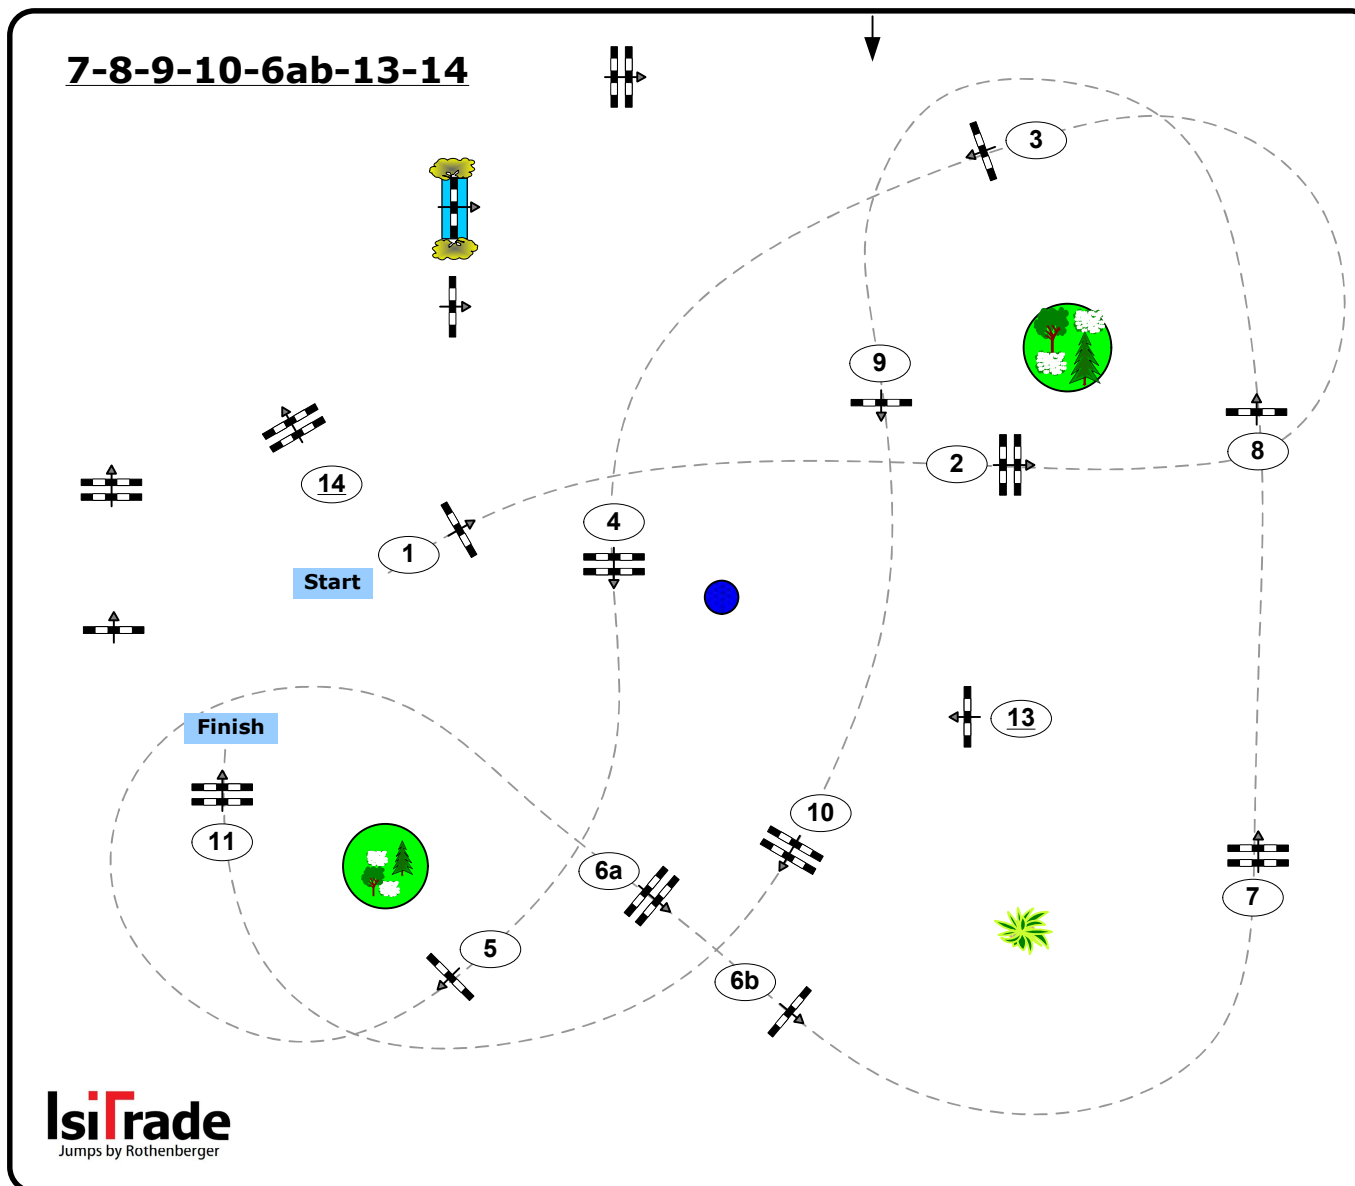

CSI2* CSI YH1* Lake Arena WR.Neustadt

The Equestrian Summer Circuit 2026 Week I

Class No.: 6

Elite small Tour

Competition with one jump-off

Table: A

National RG:

FEI RG / Art. 220.2.1.2

Height: 1.05 m

Speed: 350 m/min

Length: 460 m

Time allowed: 79 sec

Time limit: 158 sec

Obstacles: 11

Efforts: 12

1st Jump-off:

7-8-9-10-6ab-13-14

Length: 320 m

Time allowed: 55 sec

Time limit: 110 sec

Course Design:

Franz Madl (AUT)

Petra Oberwasserlechner (AUT)

Mirjam Mayer (AUT)