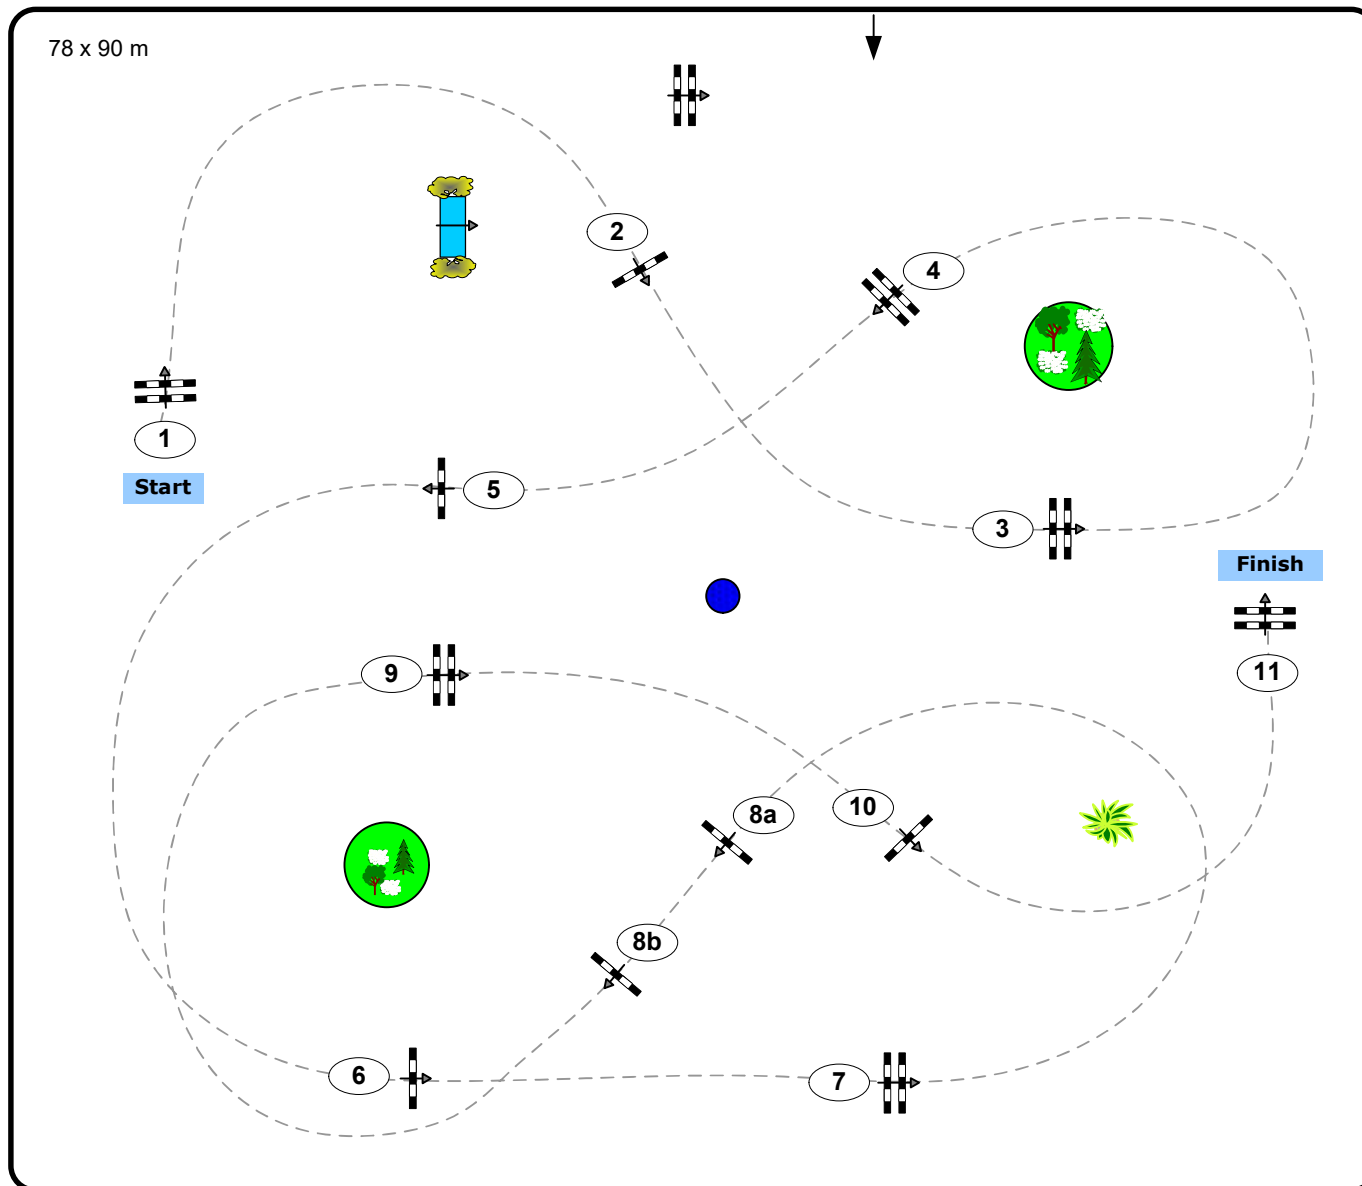

CSI2* CSI YH1* Lake Arena WR.Neustadt

The Equestrian Summer Circuit 2026 Week I

Class No.: 5

Elite medium Tour

Competition against the clock

Table: A

National RG:

FEI RG / Art. 238.2.1.1

Height: 1.15 m

Speed: 350 m/min

Length: 480 m

Time allowed: 83 sec

Time limit: 166 sec

Obstacles: 11

Efforts: 12

IsiGrade
Jumps by Rothenberger