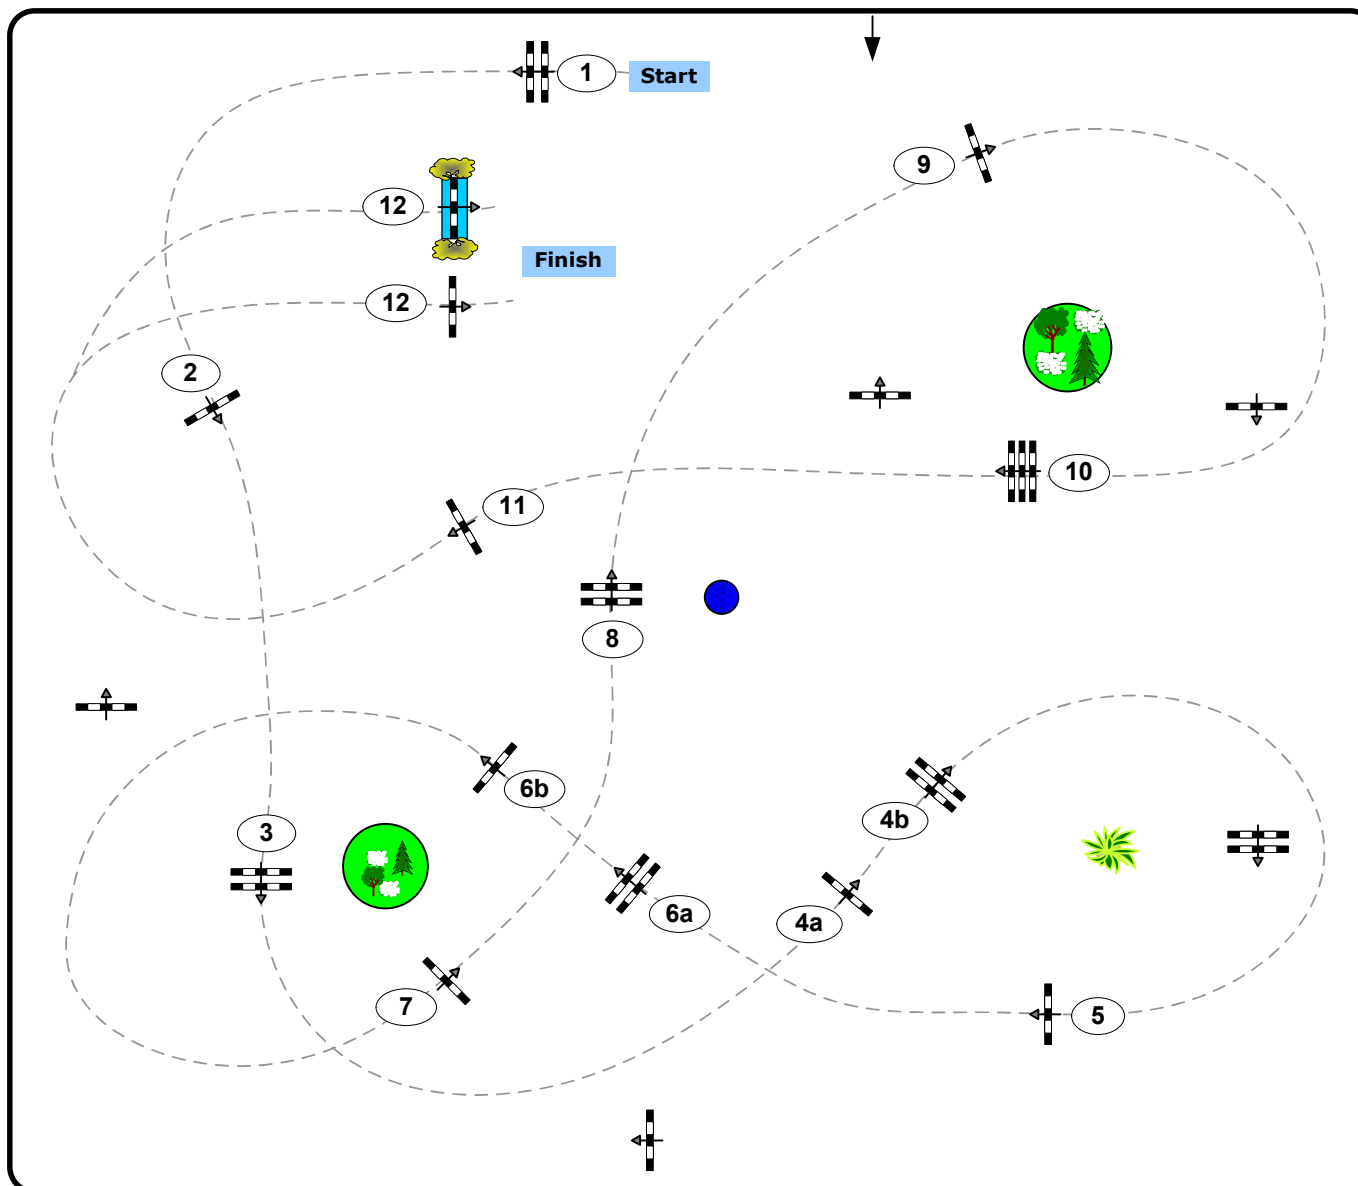

CSI2* CSI YH1* Lake Arena WR.Neustadt

The Equestrian Summer Circuit 2026 Week I

Class No.: 10

Youngster Tour 7y.

Competition not against the clock

Table: A

National RG:

FEI RG / Art. 220.1.1.1

Height: 1.30 m

Speed: 350 m/min

Length: 500 m

Time allowed: 86 sec

Time limit: 172 sec

Obstacles: 11

Efforts: 13

IsiGrade
Jumps by Rothenberger