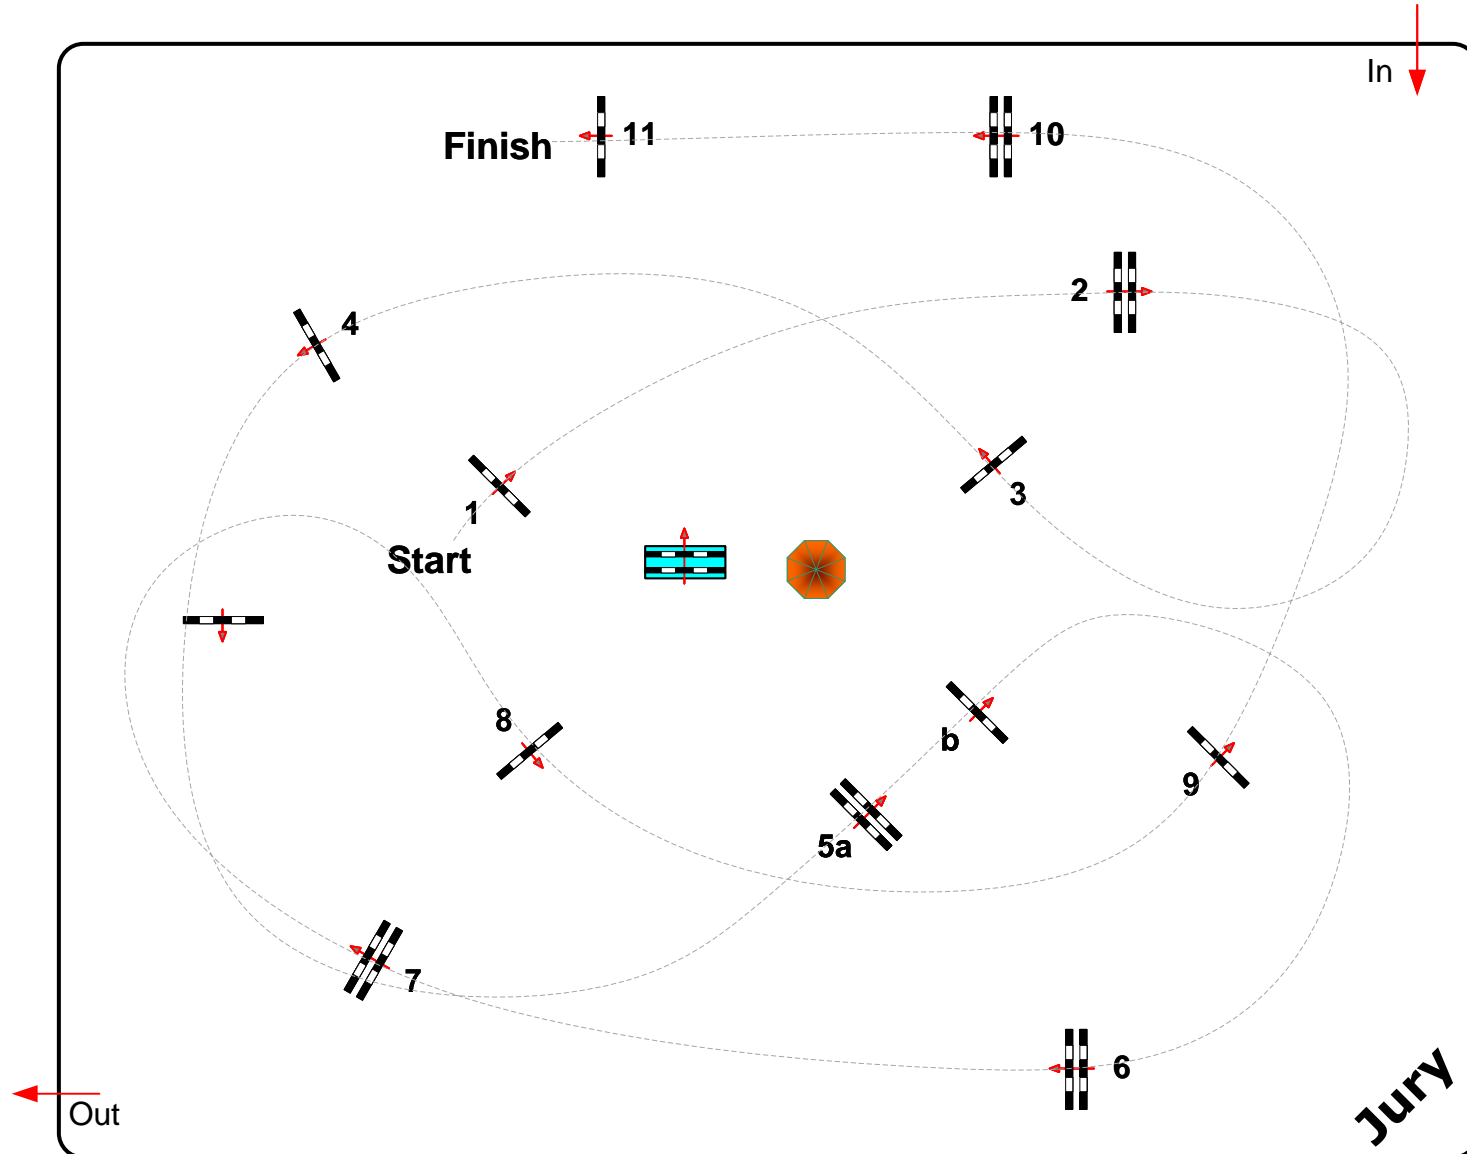

Class No.: 13

CSI J A

Competition against the clock

Samstag, 7. September 2024

Table: A
National RG:
FEI RG / Art. 238.2.1
Height: 1,25 m

Speed: 350 m/min

Length: 470 m
Time allowed: 81 sec
Time limit: 162 sec

Obstacles: 11
Efforts: 12
Penalty sec
Closed combination:

2. Phase:

Length: 0 m
Time allowed: 0 sec
Time limit: 0 sec

Course Designer

Steffen Bühling GER
Johann Sailer GER