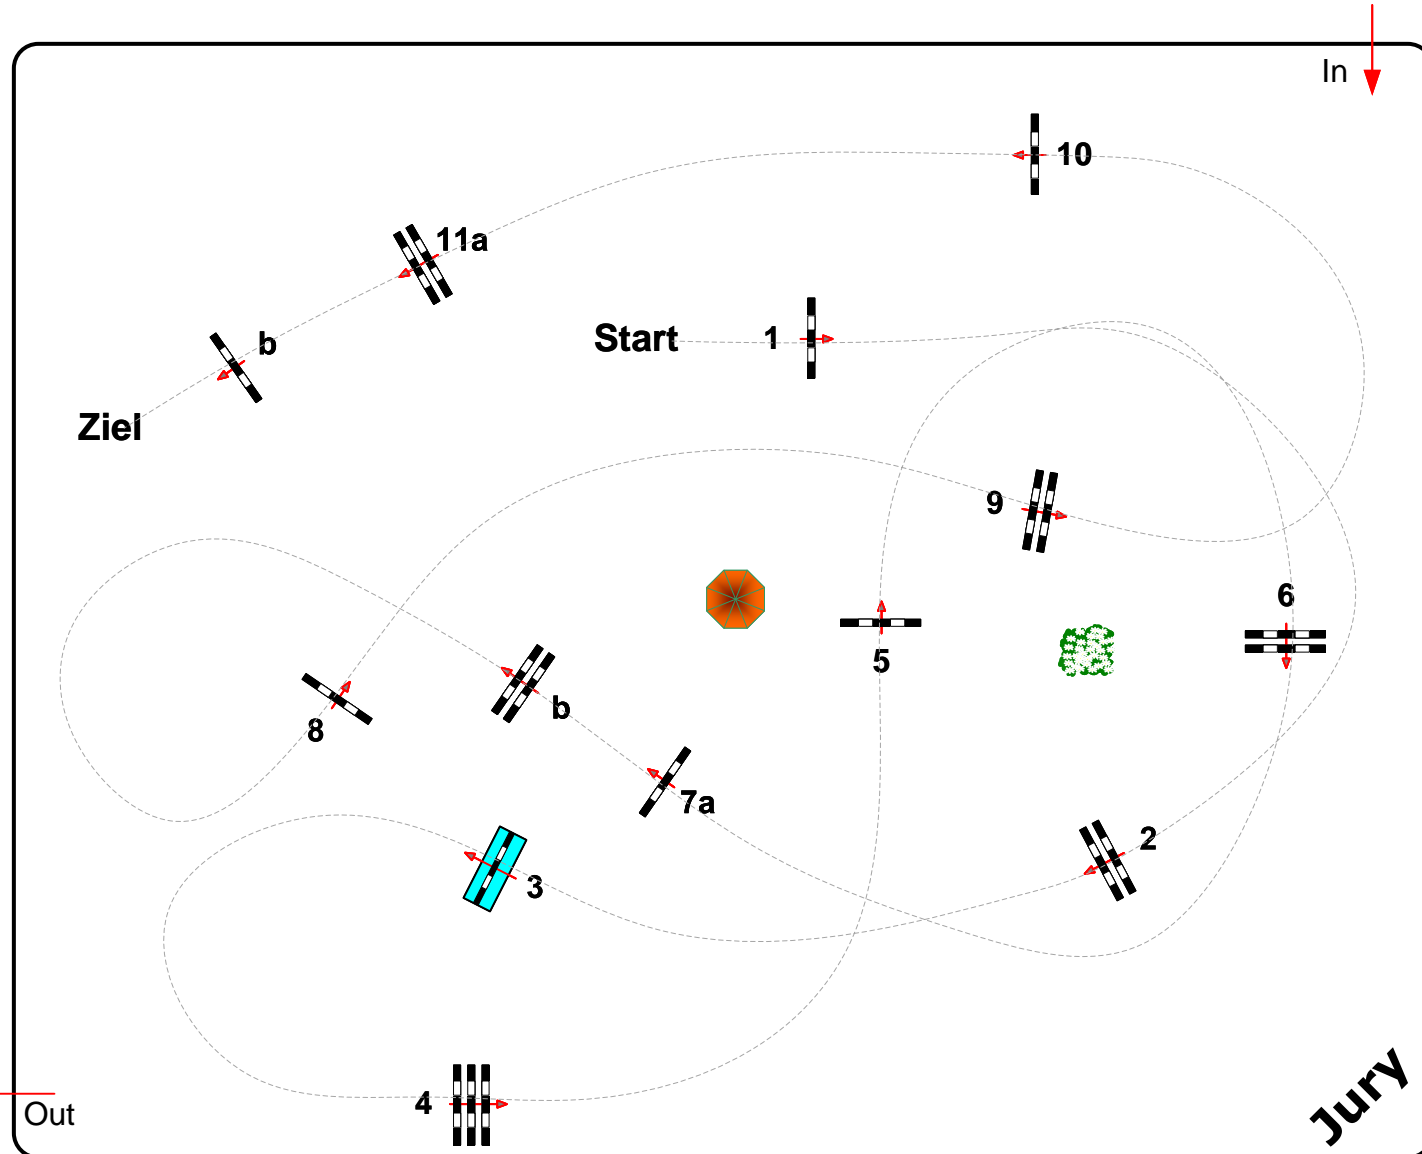

Class No.: 6

CSI **

Competition against the clock

Donnerstag, 5. September 2024

Table: A
 National RG:
 FEI RG / Art. 238.2.1
 Height: 1,40 m

Speed: 350 m/min

Length: 430 m
 Time allowed: 74 sec
 Time limit: 148 sec

Obstacles: 11
 Efforts: 13
 Penalty sec
 Closed combination:

2. Phase:

Length: 0 m
Time allowed: 0 sec
Time limit: 0 sec

Course Designer

Steffen Bühling GER
Johann Sailer GER