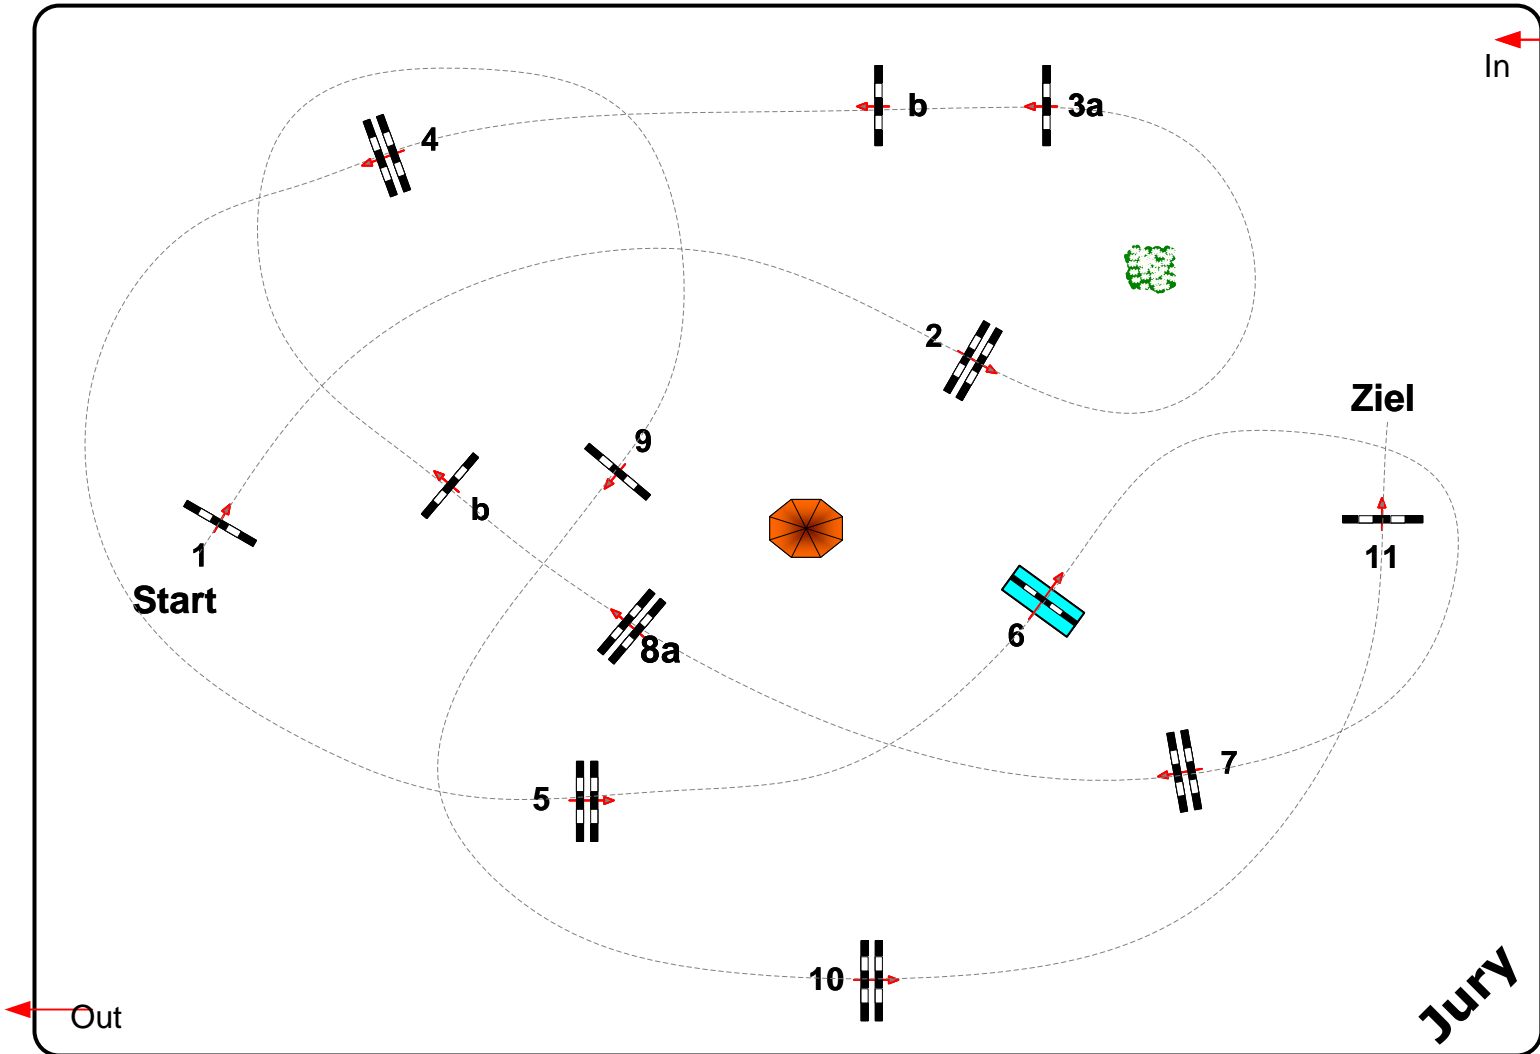

Class No.: 8

CSI YH

Competition against the clock

Donnerstag, 29. August 2024

10 15 20 25 30 35 40 45 50 55 60 65 70 75 80 85

Table: A
National RG:
FEI RG / Art. 238.2.1
Height: 1,25 + 1,30 m

Speed: 350 m/min

Length: 435 m
Time allowed: 75 sec
Time limit: 150 sec

Obstacles: 11
Efforts: 13
Penalty sec
Closed combination:

2. Phase:

Length: 0 m
Time allowed: 0 sec
Time limit: 0 sec

Course Designer

Steffen Bühling GER
Johann Sailer GER