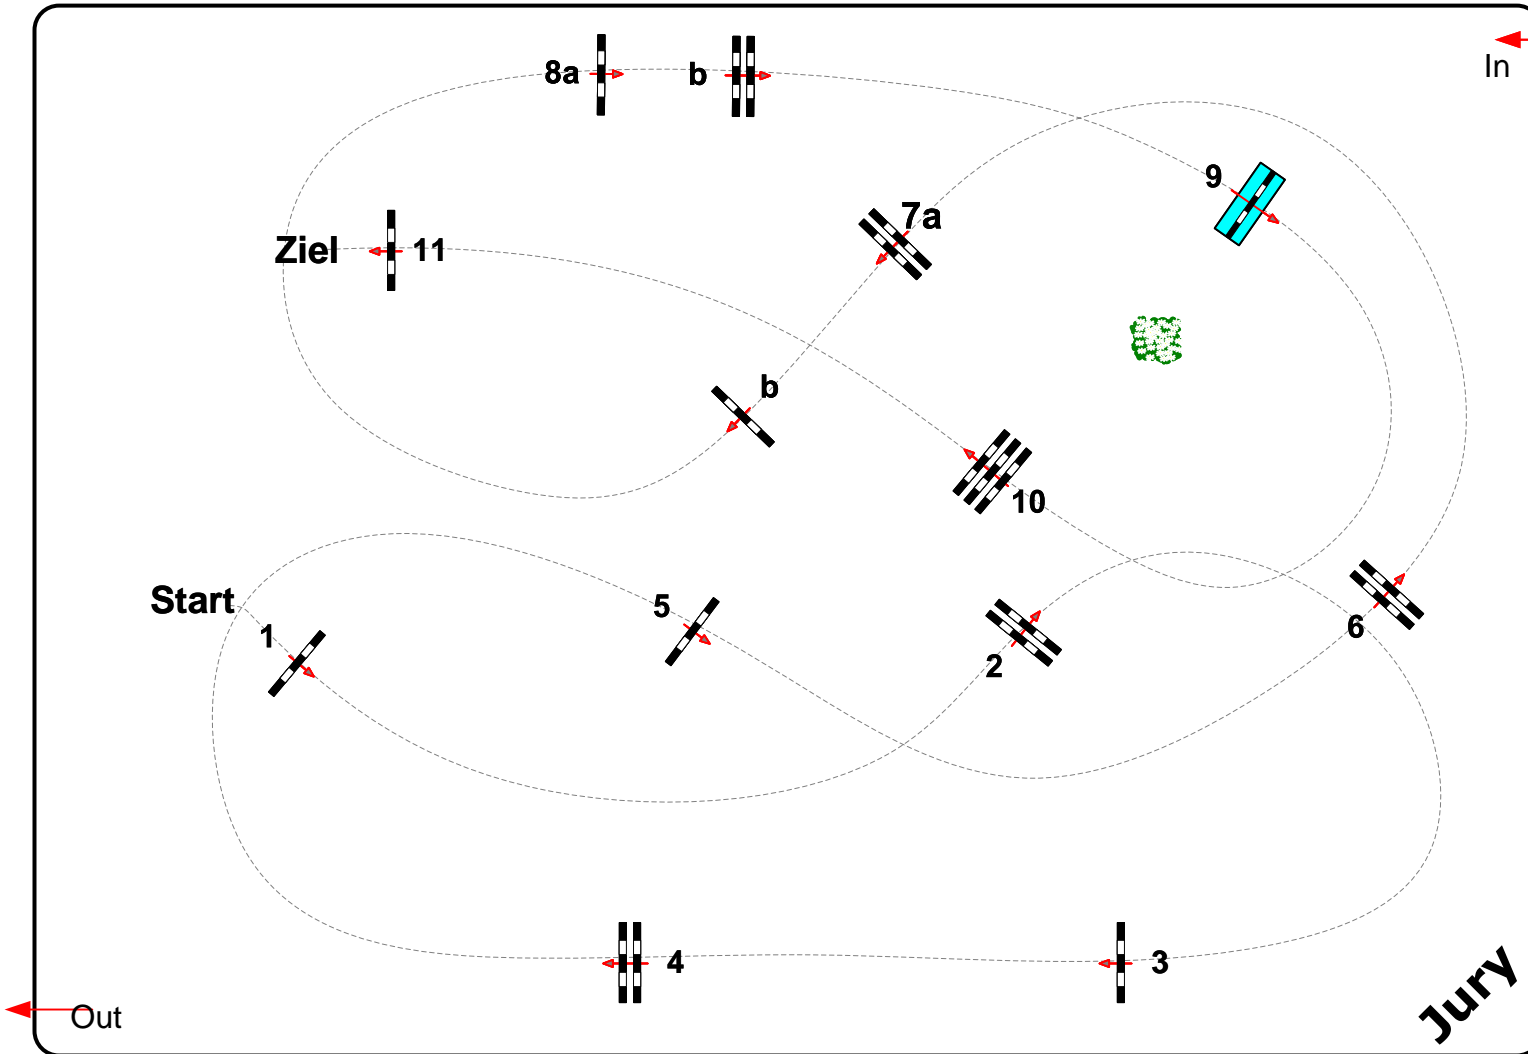

Class No.: 7

CSI **

Competition against the clock

Mittwoch, 28. August 2024

10 15 20 25 30 35 40 45 50 55 60 65 70 75 80 85

Table: A
National RG:
FEI RG / Art. 238.2.1
Height: 1,30 m

Speed: 350 m/min

Length: 430 m
Time allowed: 74 sec
Time limit: 148 sec

Obstacles: 11
Efforts: 13
Penalty sec
Closed combination:

2. Phase:

Length: 0 m
Time allowed: 0 sec
Time limit: 0 sec

Course Designer

Steffen Bühling GER
Johann Sailer GER