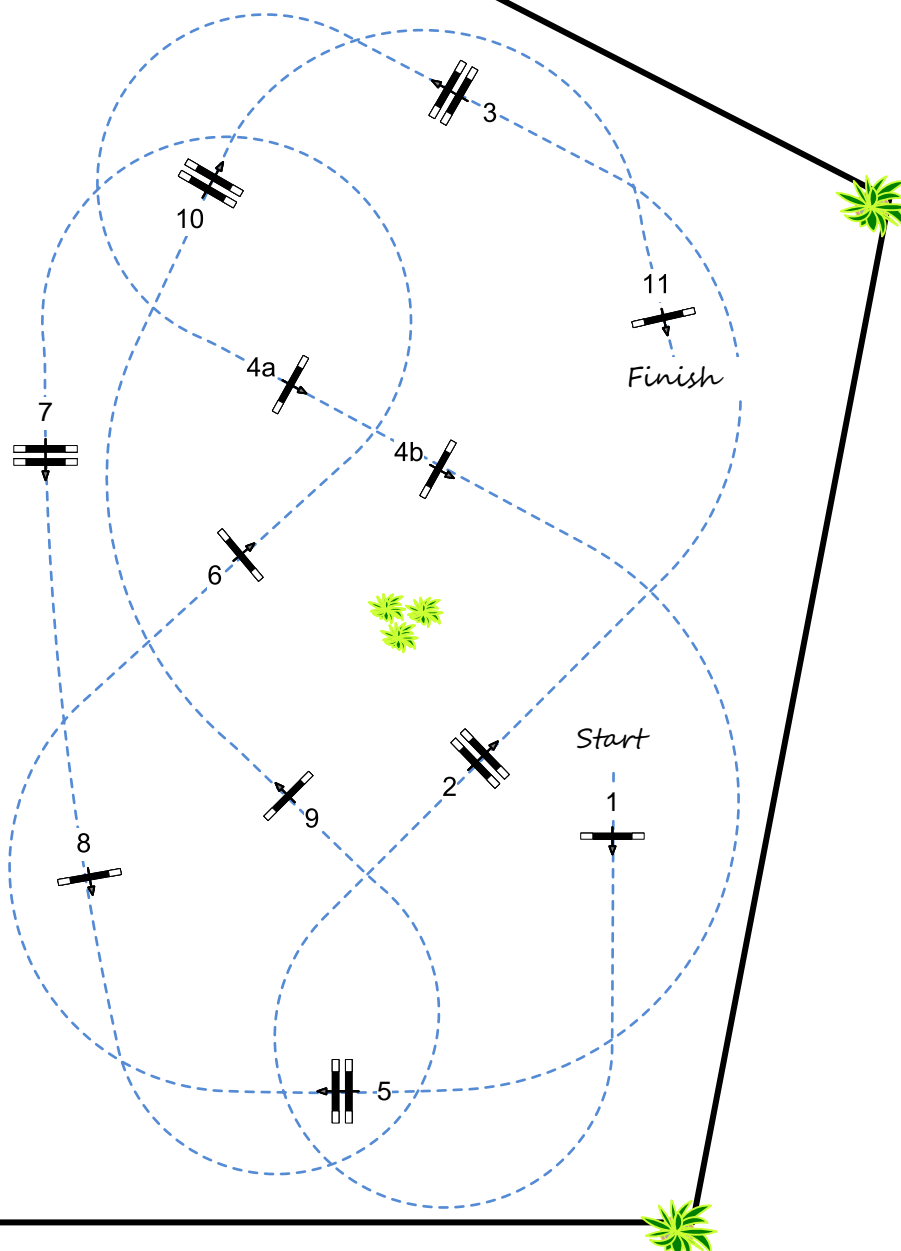

FEI RG / Art. 238.1.1a

Height: 1,15 / 1,25 / 1,40 m

Speed: 350 m/min

Length: 500 m

Time allowed: 86 sec

Time limit: 172 sec

Obstacles: 11

Efforts: 12

Penalty sec

Closed combination:

1st Jump-off:

Length: 0 m

Time allowed: 0 sec

Time limit: 0 sec

Course Designer:  
Phil Schmauder  
Philipp Schwender