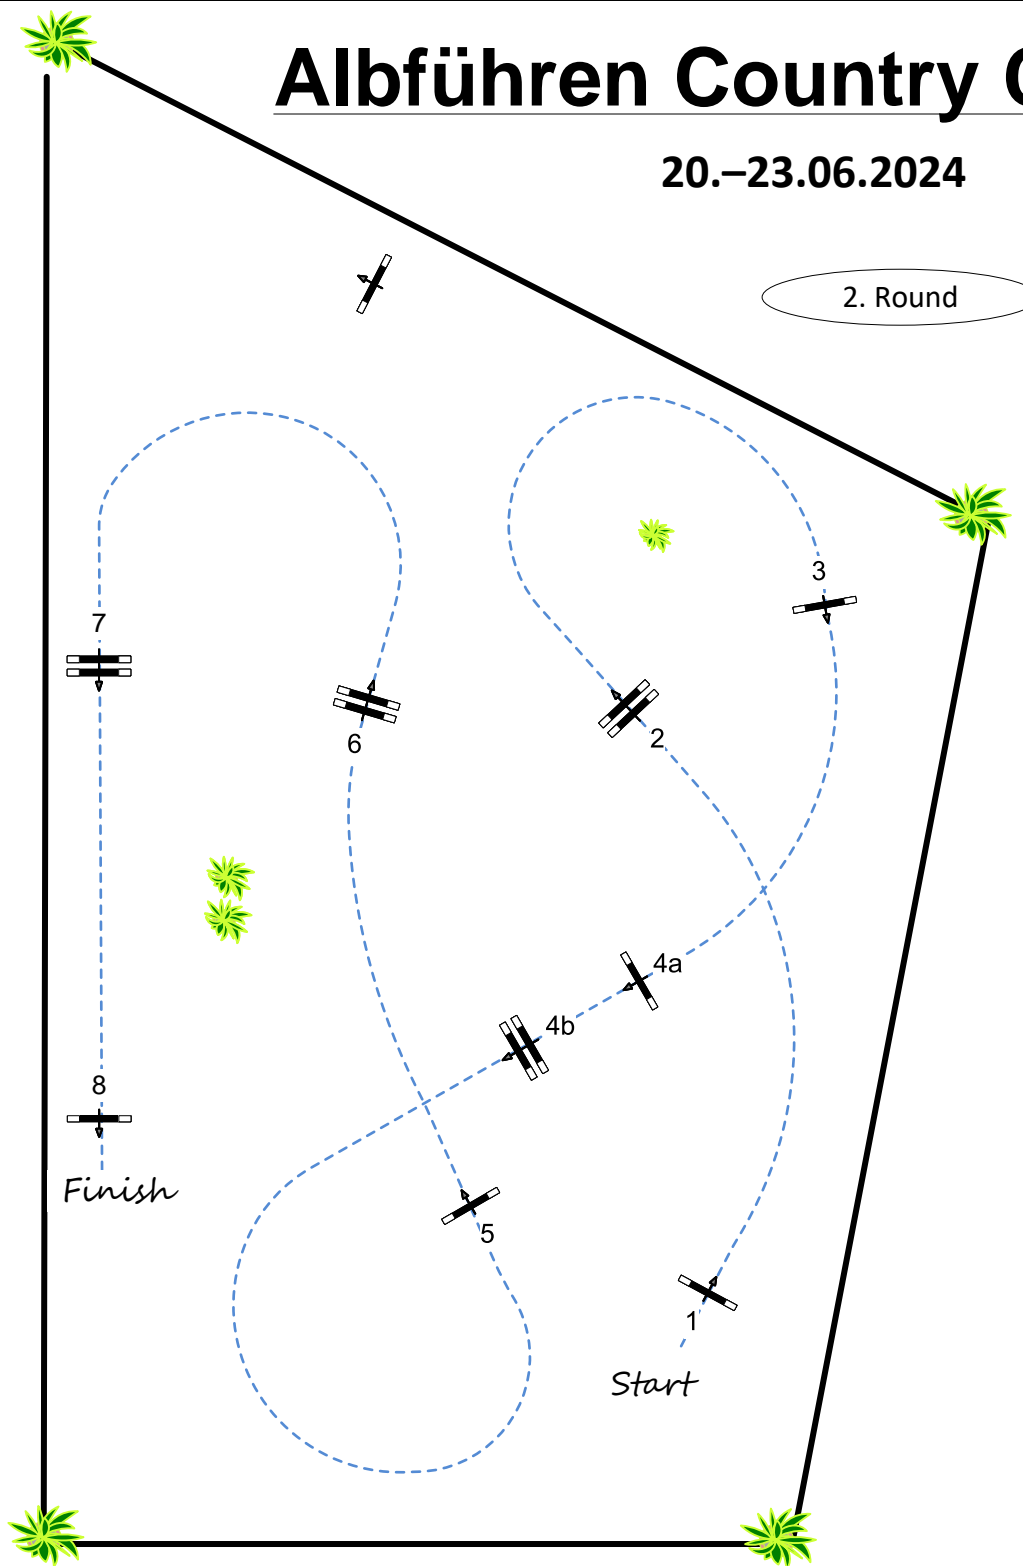

FEI RG / Art. 273.4.3b-GP

Height: 1,45 m

Speed: 375 m/min

Length: 490 m

Time allowed: 79 sec

Time limit: 158 sec

Obstacles: 13

Efforts: 16

# Albführen Country Classics 2024

20.–23.06.2024

Class No.: 06

Grand Prix of Albführen

Competition over two rounds

Sonntag, 23. Juni 2024

Table: A

National RG:

FEI RG / Art. 273.4.3b-GP

Height: 1,45 m

Speed: 375 m/min

Length: 310 m

Time allowed: 50 sec

Time limit: 100 sec

Obstacles: 8

Efforts: 9

Penalty sec

Closed combination:

1st Jump-off:

Length: 0 m

Time allowed: 0 sec

Time limit: 0 sec

Course Designer:  
Phil Schmauder  
Philipp Schwender