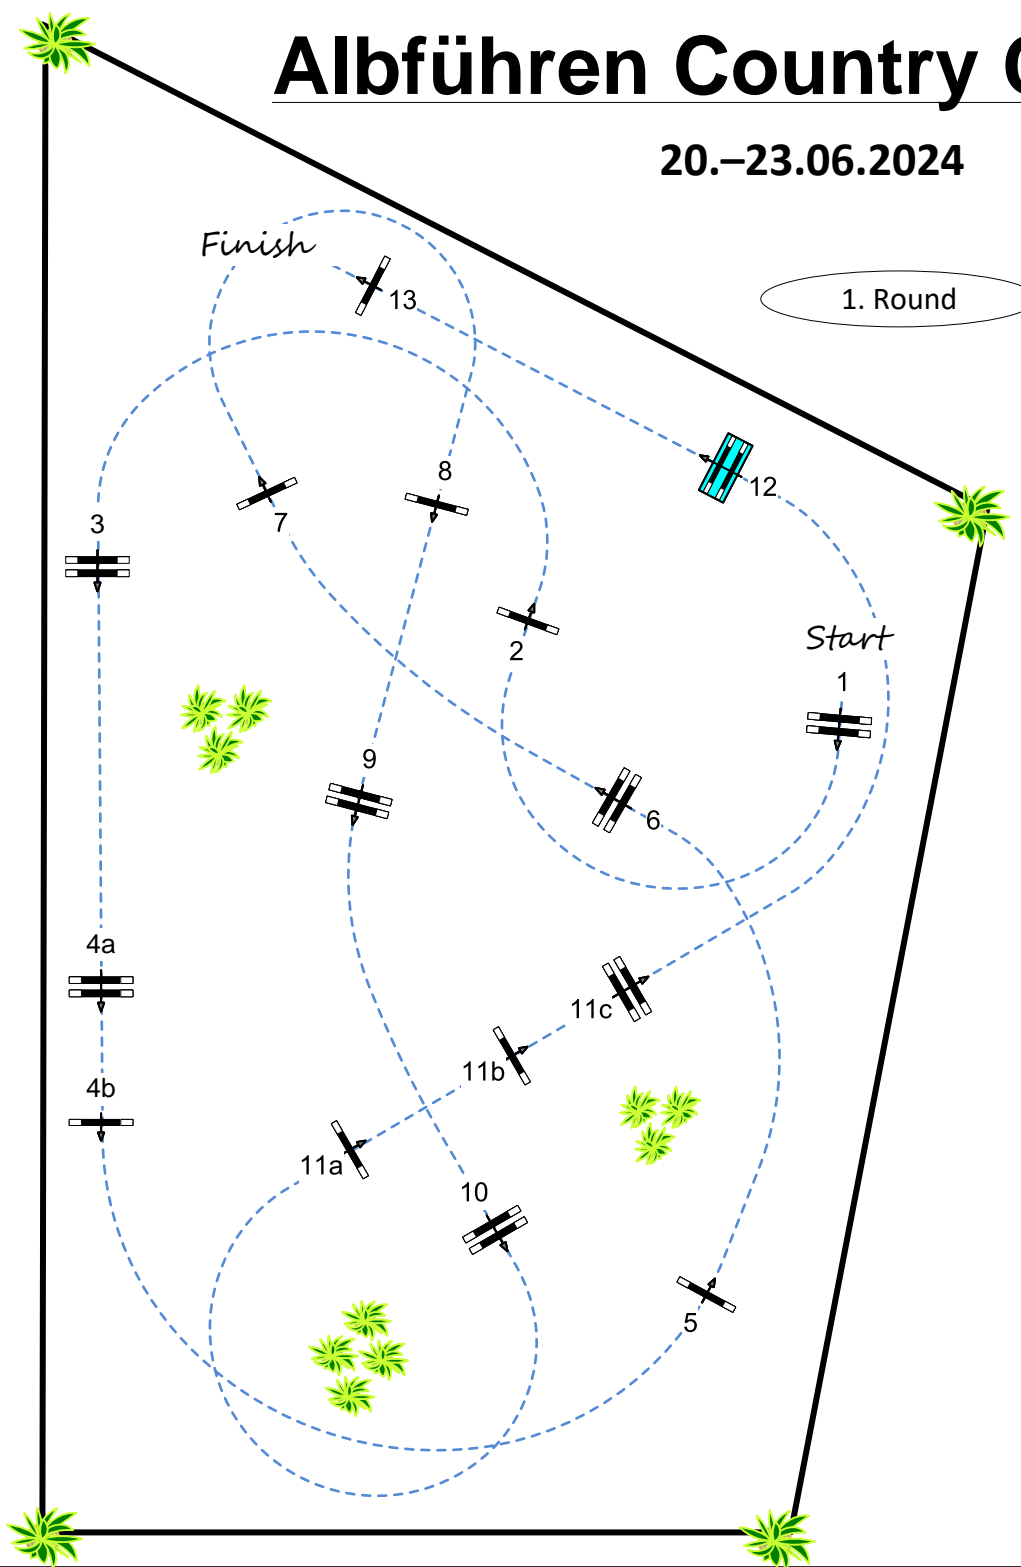

# Albführen Country Classics 2024

20.–23.06.2024

Class No.: 06

Grand Prix of Albführen

Competition over two rounds

Sonntag, 23. Juni 2024

Table: A

National RG:

FEI RG / Art. 273.4.3b-GP

Height: 1,45 m

Speed: 375 m/min

Length: 490 m

Time allowed: 79 sec

Time limit: 158 sec

Obstacles: 13

Efforts: 16

Penalty sec

Closed combination:

1st Jump-off:

Length: 0 m

Time allowed: 0 sec

Time limit: 0 sec

Course Designer:  
Phil Schmauder  
Philipp Schwender