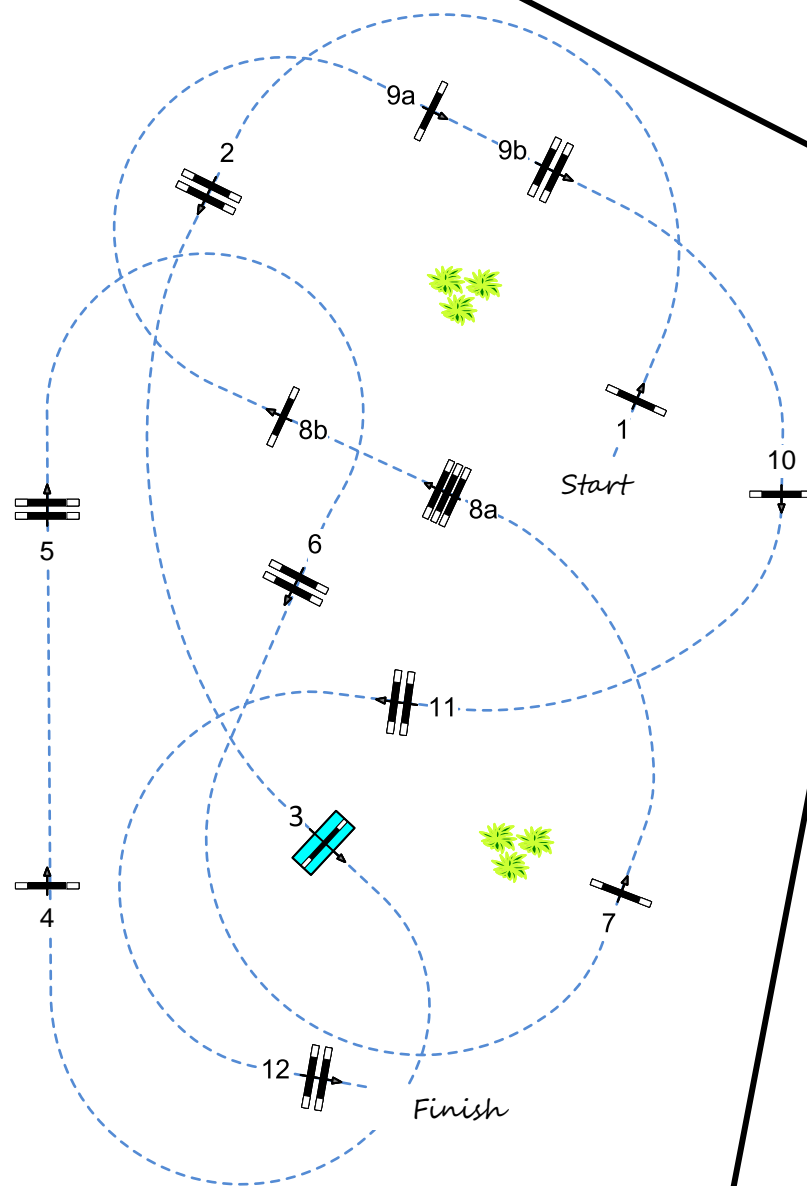

FEI RG / Art. 238.2.1a

Height: 1,45 m

Speed: 375 m/min

Length: 485 m

Time allowed: 78 sec

Time limit: 156 sec

Obstacles: 12

Efforts: 14

Penalty sec

Closed combination:

1st Jump-off:

Length: 0 m

Time allowed: 0 sec

Time limit: 0 sec

Course Designer:  
Phil Schmauder  
Philipp Schwender