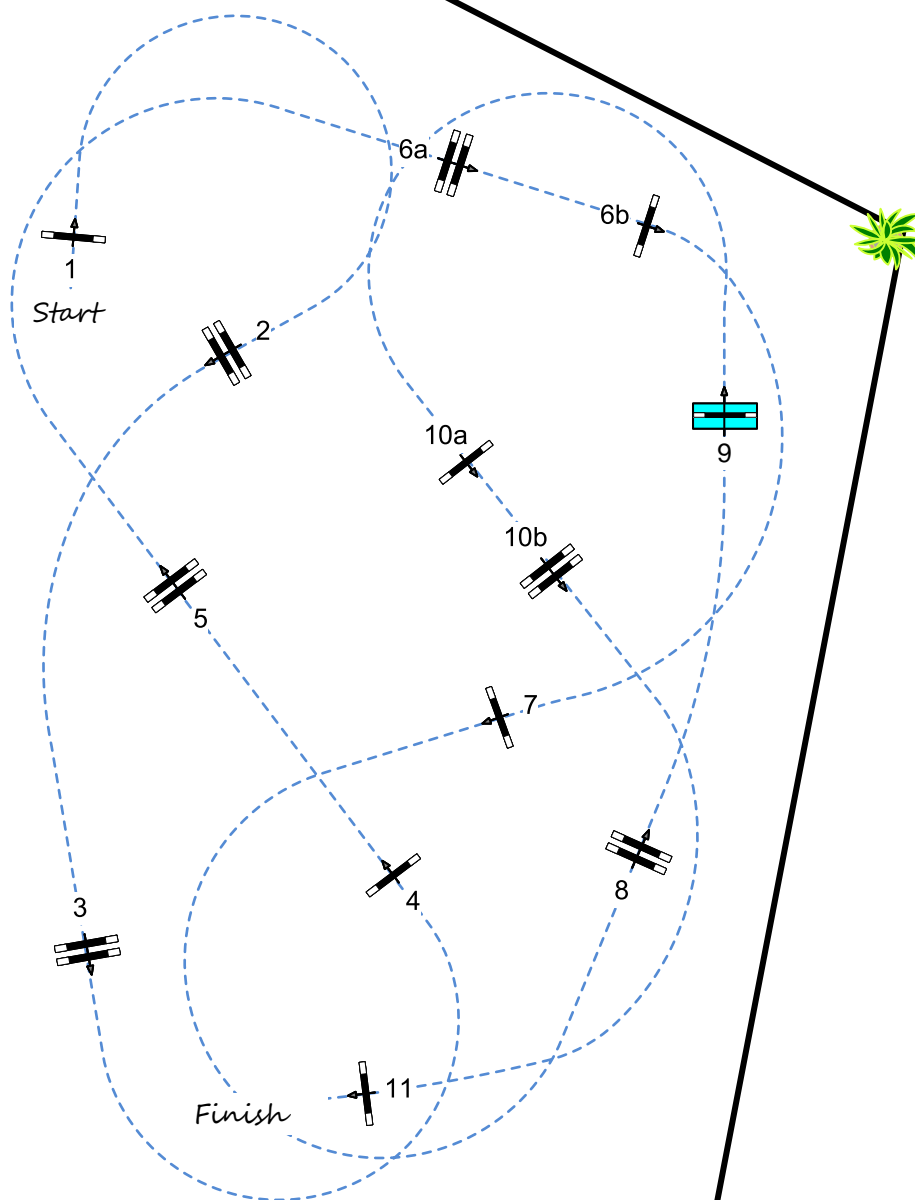

FEI RG / Art. 238.1.1a

Height: 1,35 m

Speed: 350 m/min

Length: 485 m

Time allowed: 84 sec

Time limit: 168 sec

Obstacles: 11

Efforts: 13

Penalty sec

Closed combination:

1st Jump-off:

Length: 0 m

Time allowed: 0 sec

Time limit: 0 sec

Course Designer:
Phil Schmauder
Philipp Schwender