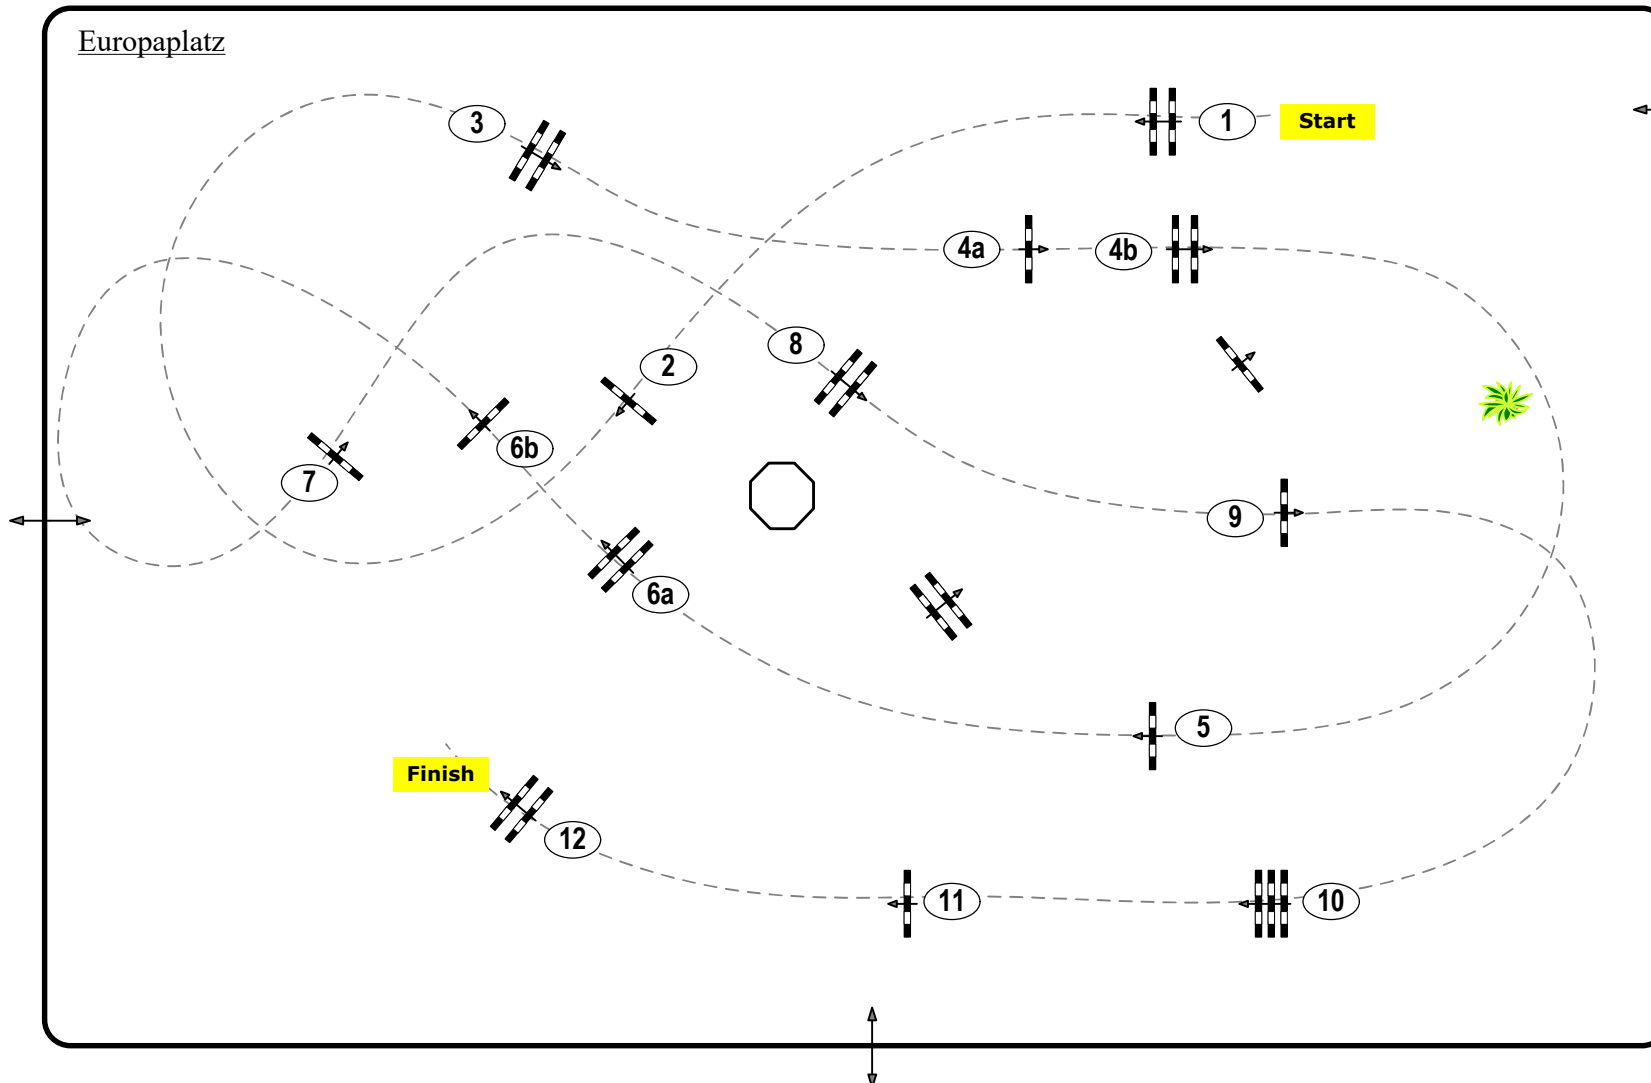

Gold Tour

Competition against the clock

Table: A

National RG:

FEI RG / Art. 238.2.1

Height: 1,40 m

Speed: 350 m/min

Length: 450 m

Time allowed: 78 sec

Time limit: 156 sec

Obstacles: 12

Efforts: 14

**IsiTrade**  
Jumps by Rothenberger

**Parcours Design**

Madl Franz ( AUT )

Fuchs Hannes ( AUT )