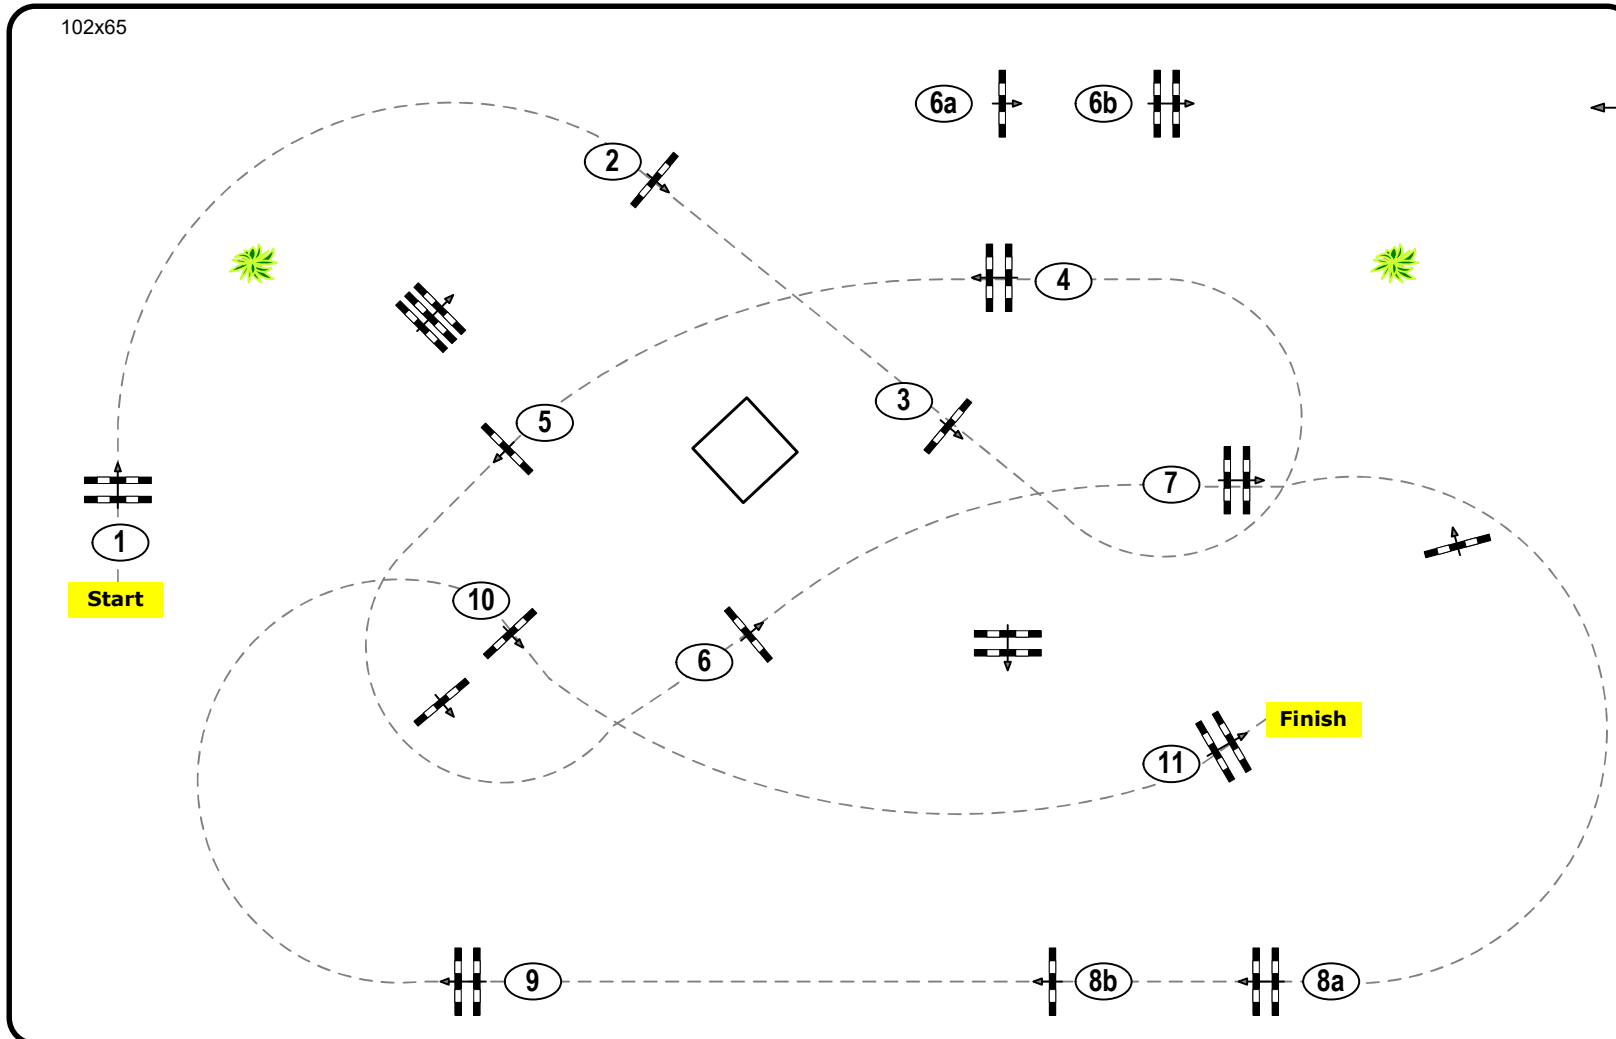

Small 1* Tour

Competition against the clock

Table: A

National RG:

FEI RG / Art. 238.2.1a

Height: 1.10 m

Speed: 350 m/min

Length: 440 m

Time allowed: 76 sec

Time limit: 152 sec

Obstacles: 11

Efforts: 12

Parcours Design

Madl Franz (AUT)

Fuchs Hannes (AUT)

Jury