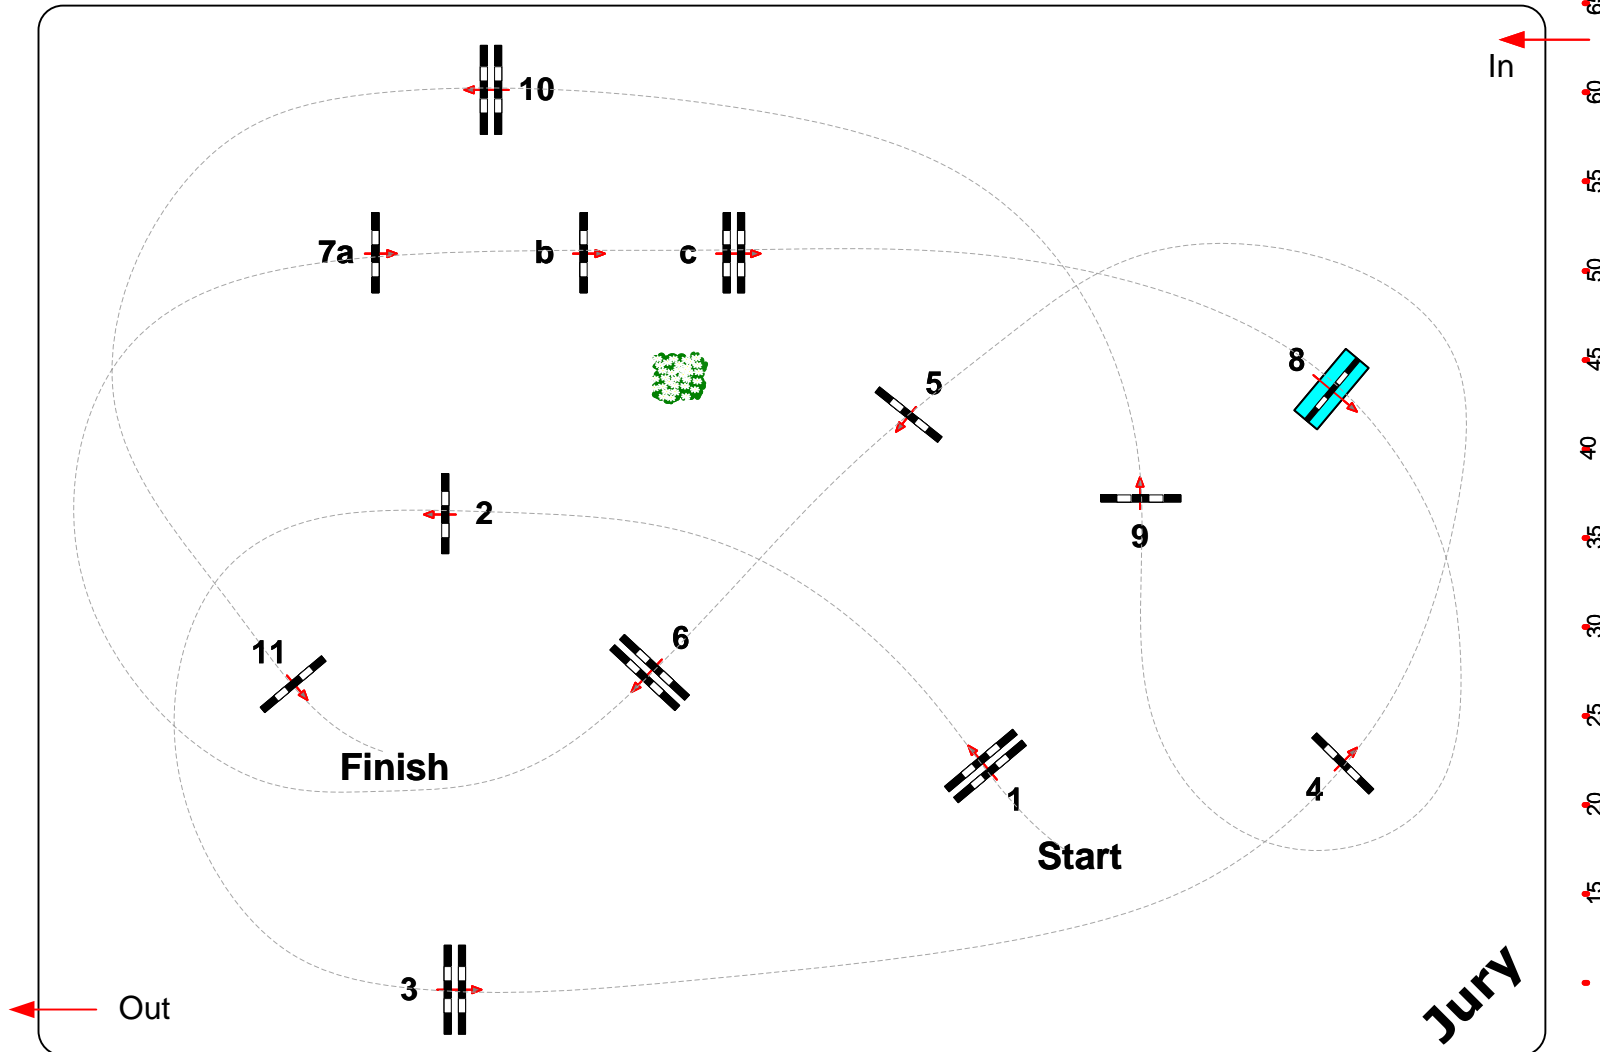

Class No.: 9

Young Horses

Competition against the clock

Freitag, 8. September 2023

10 15 20 25 30 35 40 45 50 55 60 65 70 75 80 85

Table: A
National RG:
FEI RG / Art. 238.2.1
Height: 1,25 / 1,30 m

Speed: 350 m/min

Length: 450 m
Time allowed: 78 sec
Time limit: 156 sec

Obstacles: 11
Efforts: 13
Penalty sec
Closed combination:

2. Phase:

Length: 0 m
Time allowed: 0 sec
Time limit: 0 sec

Course Designer
Steffen Bühling GER
Johann Sailer GER