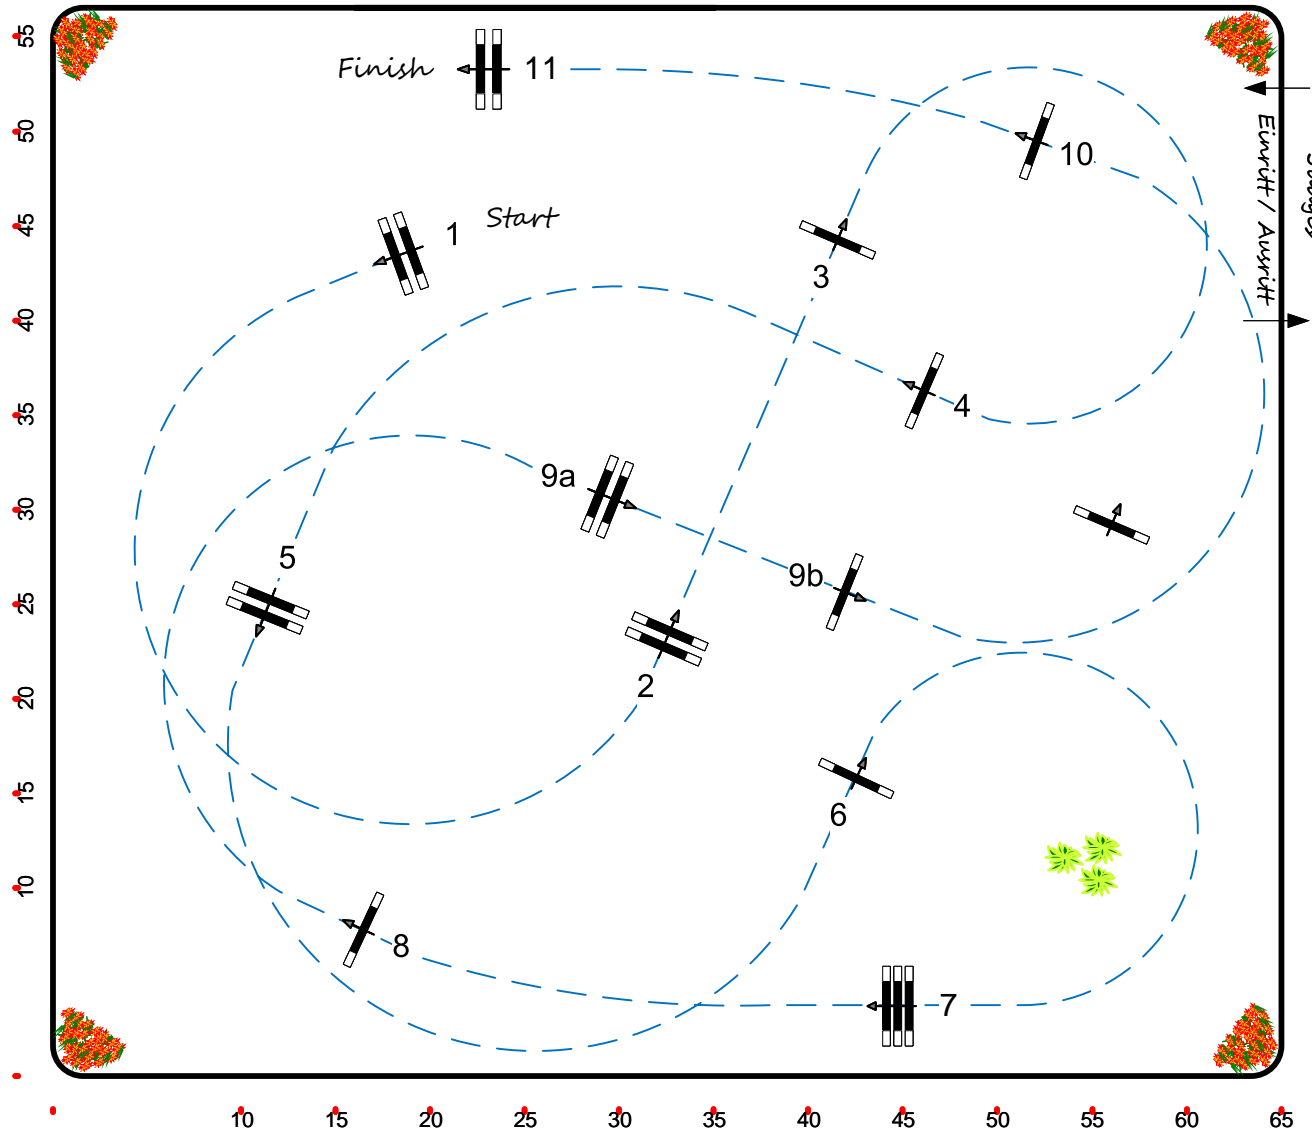

CSI2* / CSIYH1* / CSIU25 / CSI AmA

Donaueschingen Immenhöhe 2023

Course Designer:
Phil Schmauder
Sylvain Rossier
& Team

16

Class No.: 16
International Competition
Competition against the clock

Table: A
National RG:
FEI RG / Art. 238.2.1a
Height: 1,25 m

Speed: 350 m/min

Length: 470 m
Time allowed: 81 sec
Time limit: 162 sec

Obstacles: 11
Efforts: 12
Penalty sec

1st Jump-off:

Length: 0 m
Time allowed: 0 sec
Time limit: 0 sec