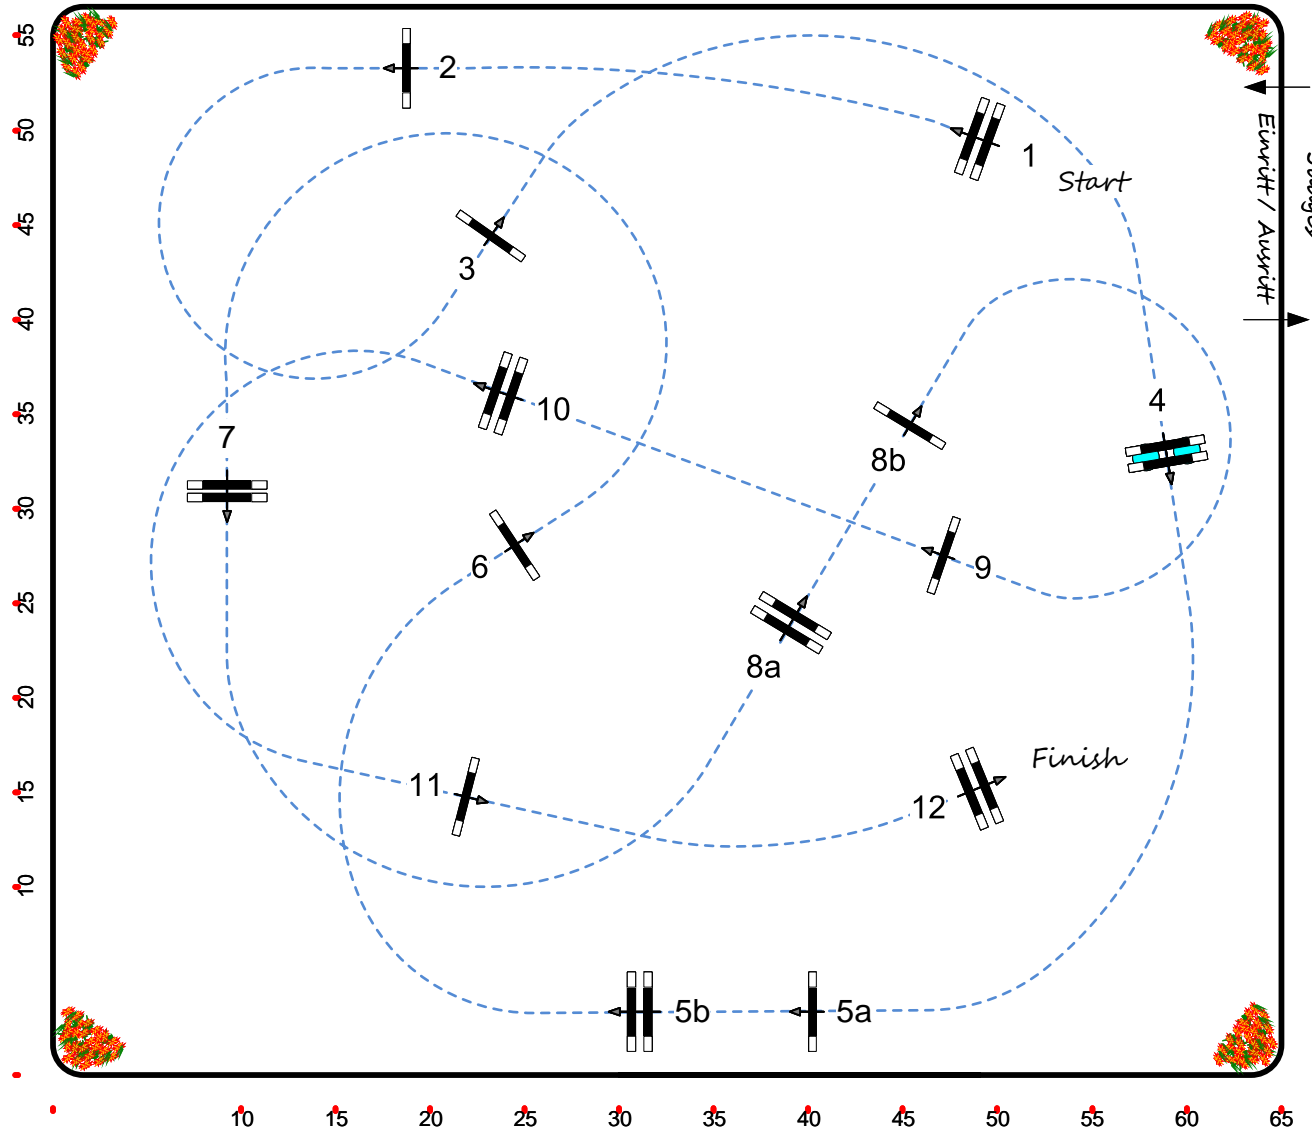

CSI2* / CSIYH1* / CSIU25 / CSI AmA

Donaueschingen Immenhöfe 2023

Course Designer:
Phil Schmauder
Sylvain Rossier
& Team

7

Class No.: 07
International Competition
Competition against the clock

Table: A
National RG:
FEI RG / Art. 238.2.1a
Height: 1,40 m

Speed: 350 m/min

Length: 460 m
Time allowed: 79 sec
Time limit: 158 sec

Obstacles: 12
Efforts: 14
Penalty sec

1st Jump-off:

Length: 0 m
Time allowed: 0 sec
Time limit: 0 sec