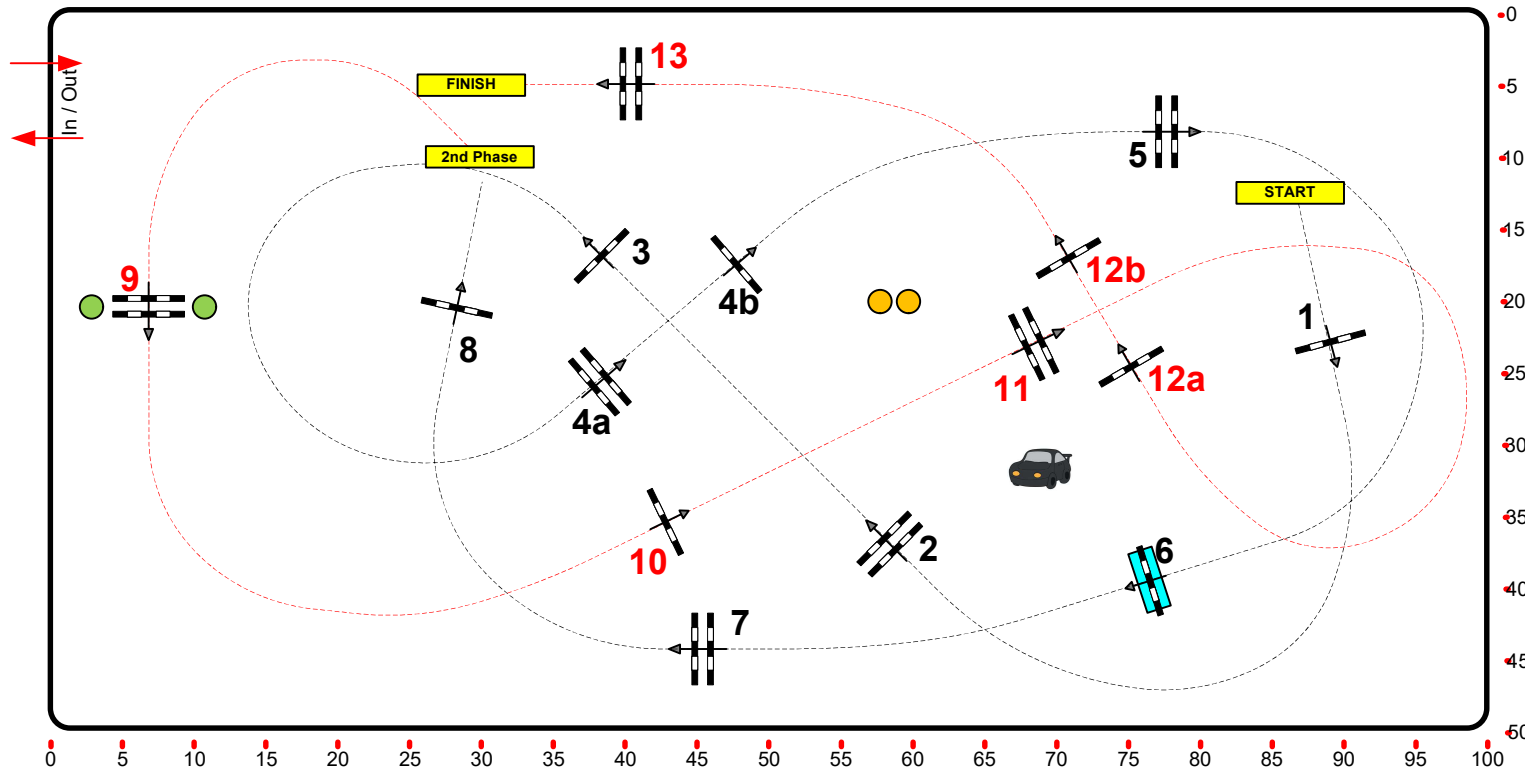

Class No.: 7

TROFEO EXTERIOR PLUS

Competition in two Phases

Table: A
National RG:
FEI RG / Art. 274.1.5.3
Height: 1,25 m

Speed: 350 m/min
Length: 310 m
Time allowed: 54 sec
Time limit: 108 sec

Obstacles: 8
Efforts: 9
Penalty sec:
Closed combination:

2nd Phase: 9,10,11,12ab,13
Length: 210 m
Time allowed: 36 sec
Time limit: 72 sec

7

09/07/2023

JURY

CD: JAVIER TRENOR
(Chape) & TEAM

Isidro Suarez
Fran Moreno
Miguel Parajón