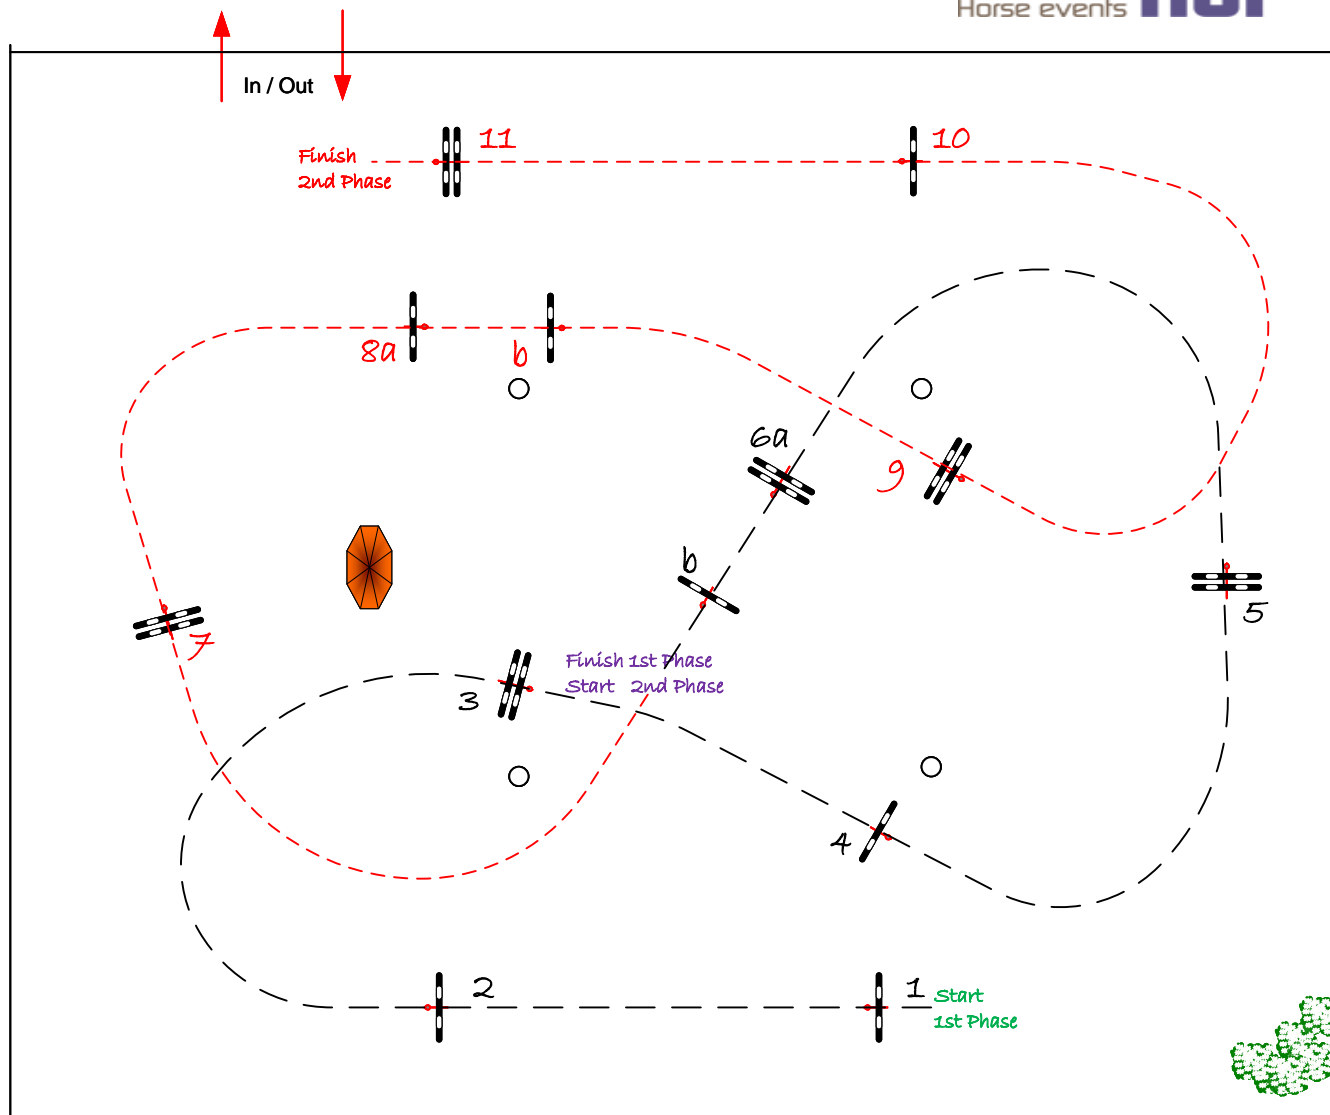

Height: 1.00 m

Speed: 350 m/min

Length: 270 m

Time allowed: 47 sec

Time limit: 94 sec

Obstacles: 1 - 6

Efforts: 7

Penalty sec

Closed combination:

2nd Phase:

~~7~~ -- 11

Length: 260 m

Time allowed: 45 sec

Time limit: 90 sec

jury

Assistent  
Raf Willemse