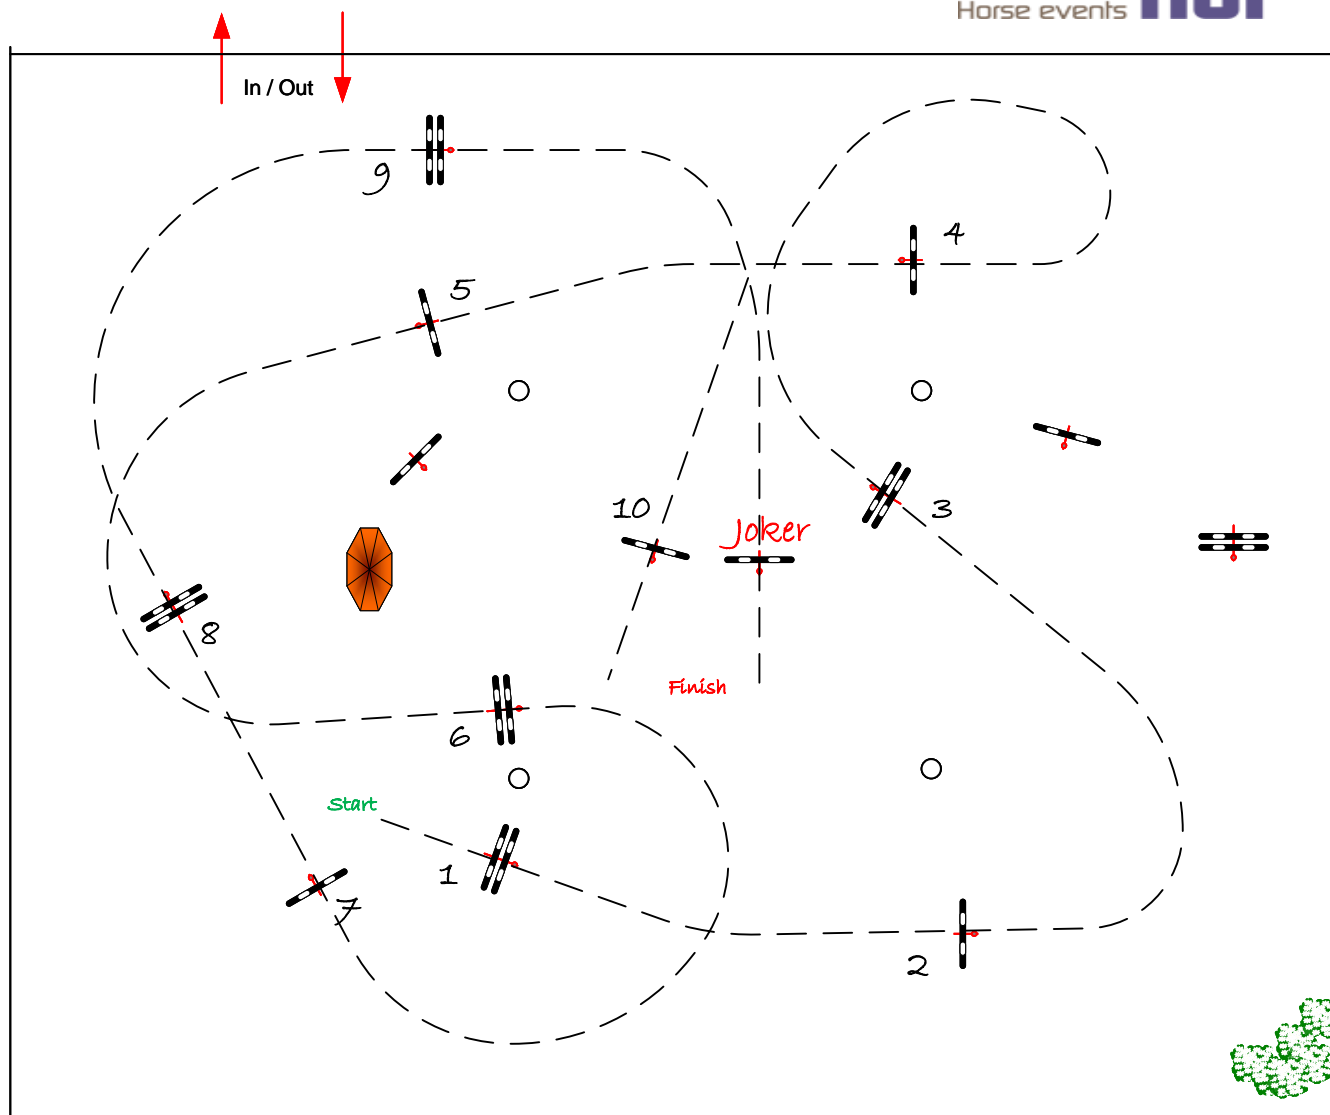

Lente Euroregio

Class No.: 20

paarden 1.20

Progressief Joker

zondag 30 april 2023

Table: A
National RG:
FEI RG / Art. 269
Height: 1.20 m

Speed: 350 m/min

Length: 450 m
Time allowed: 78 sec
Time limit: 156 sec

Obstacles: 10
Efforts: 10
Penalty sec
Closed combination:

jury

Assistent
Olivier verhaeghe

COURSE DESIGNER
VERBOVEN LUC
fei level 2
+32 476 46 40 70