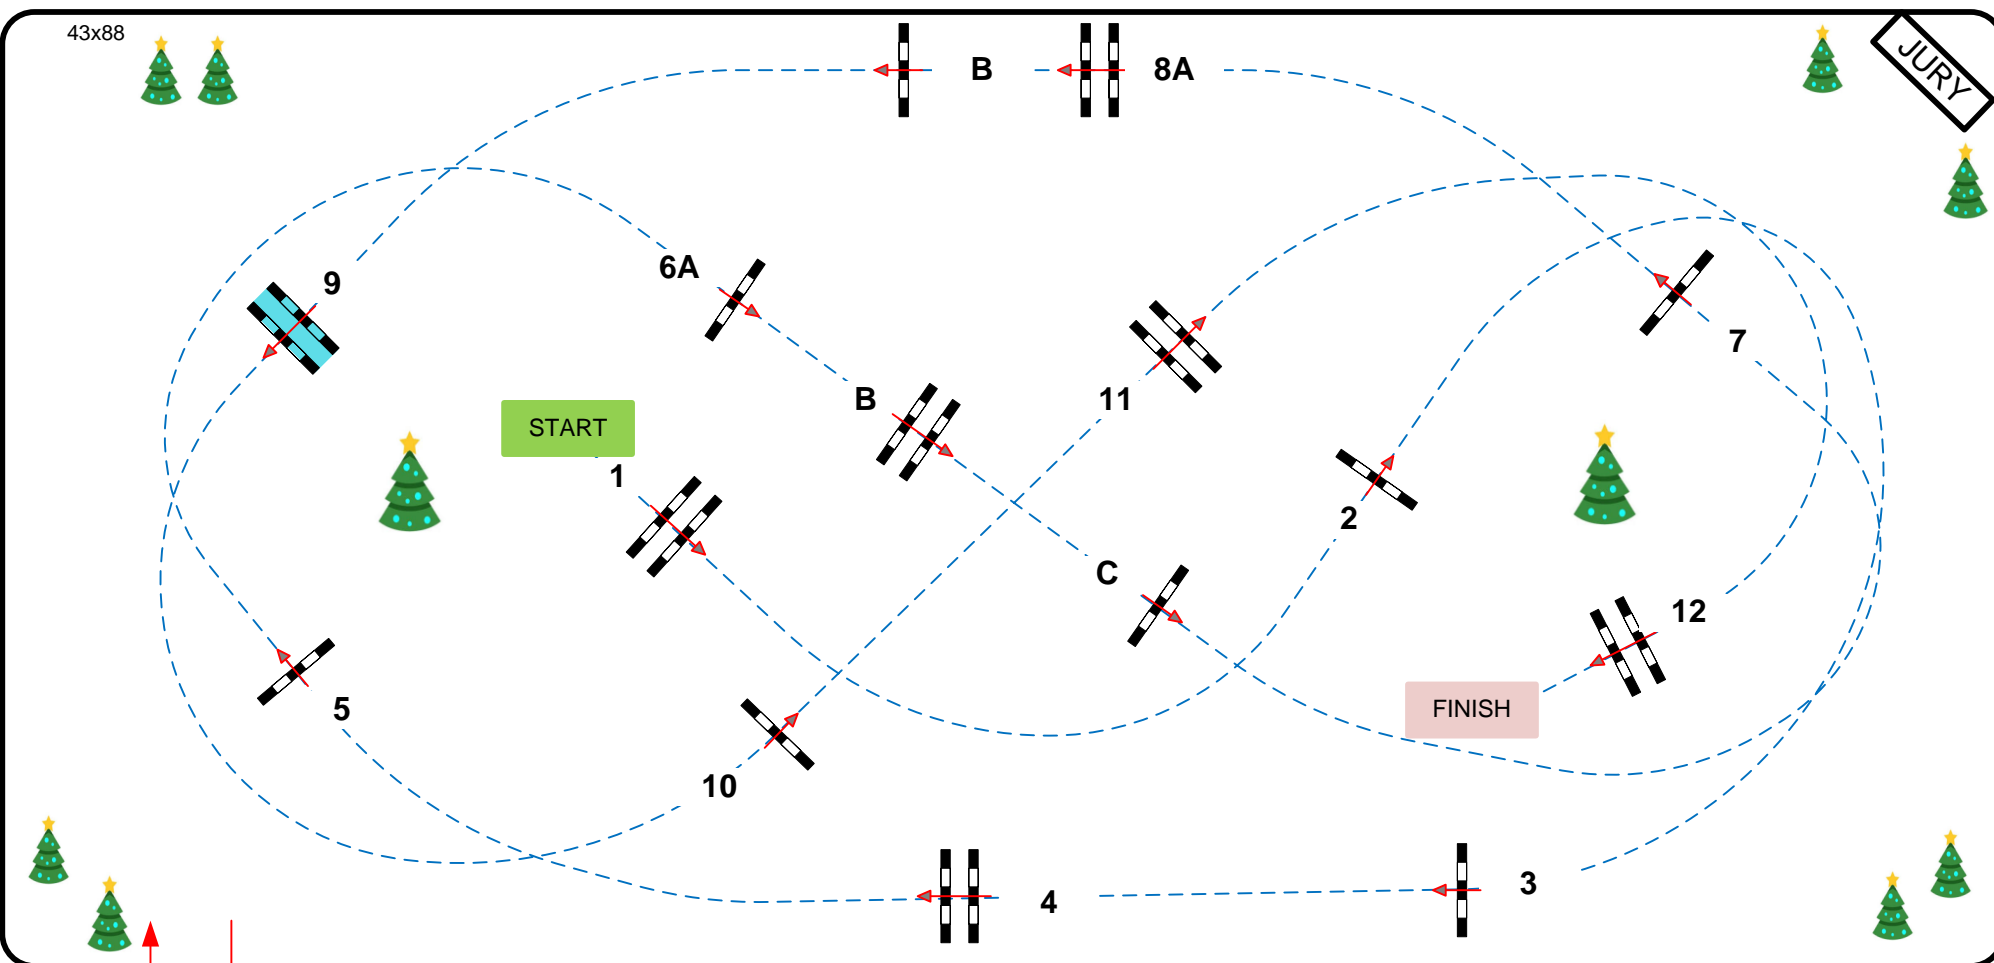

Table: A
National RG:
FEI RG / Art. 238.2.2
Height: 1,30 m

Speed: 350 m/min
Length: 460 m
Time allowed: 79 sec
Time limit: 158 sec

Obstacles: 12
Efforts: 15

Jump off: **4 - 5 - 6AB - 8B - 9 - 11**
Length: 260 m
Time allowed: 45 sec
Time limit: 90 sec

43x88

JURY

In / Out