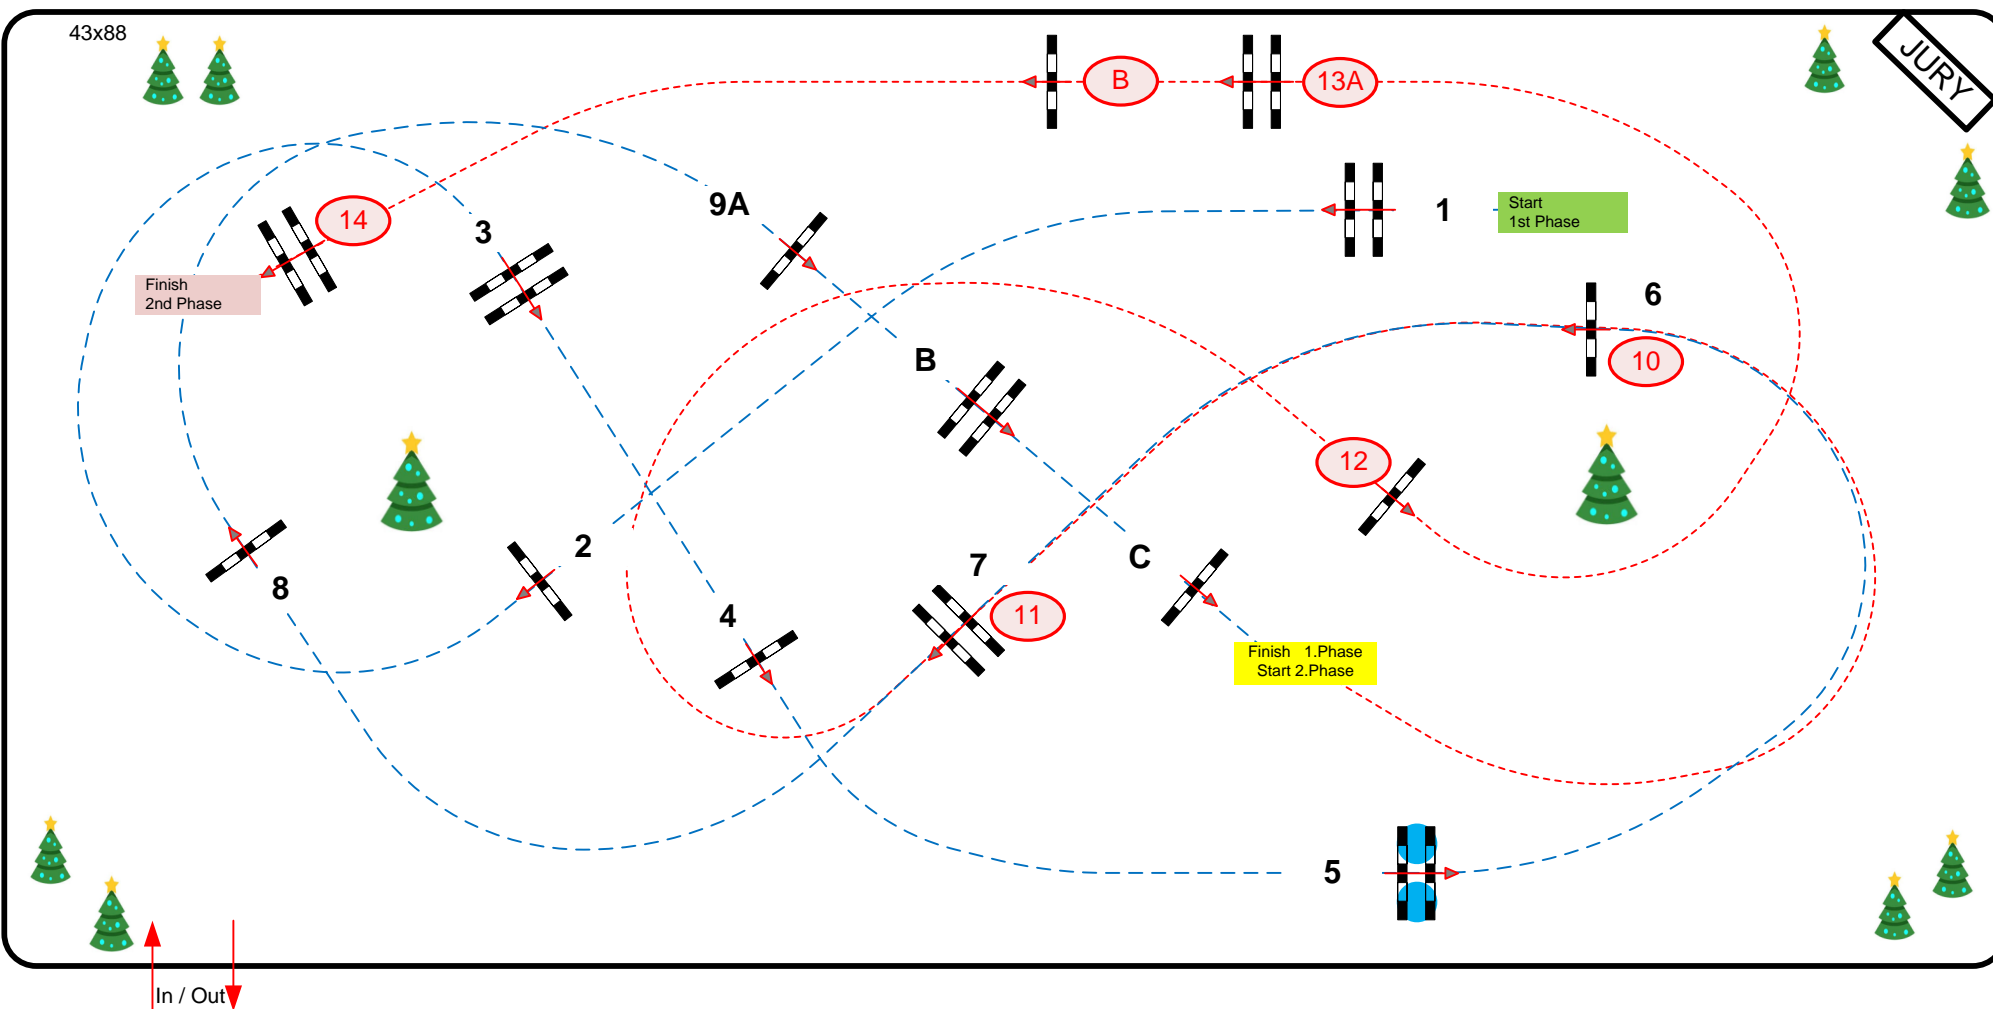

# CSI\*\* / \* / YH LIER

AZELHOF  
Horse events

Class  
**E**

CSI YH 5-6 yrs old

Competition in two Phases

zaterdag 17 december 2022

Table: A  
National RG:  
FEI RG / Art. 274.1.5.3  
Height: 1,15-1,25 m

Speed: 350 m/min  
Length: 360 m  
Time allowed: 62 sec  
Time limit: 124 sec

1st Phase: 1 - 9  
Efforts: 11

2nd Phase: **10 - 14**  
Length: 250 m  
Time allowed: 43 sec  
Time limit: 86 sec

Henk Linders  
FEI Level 3 course designer

43x88

In / Out