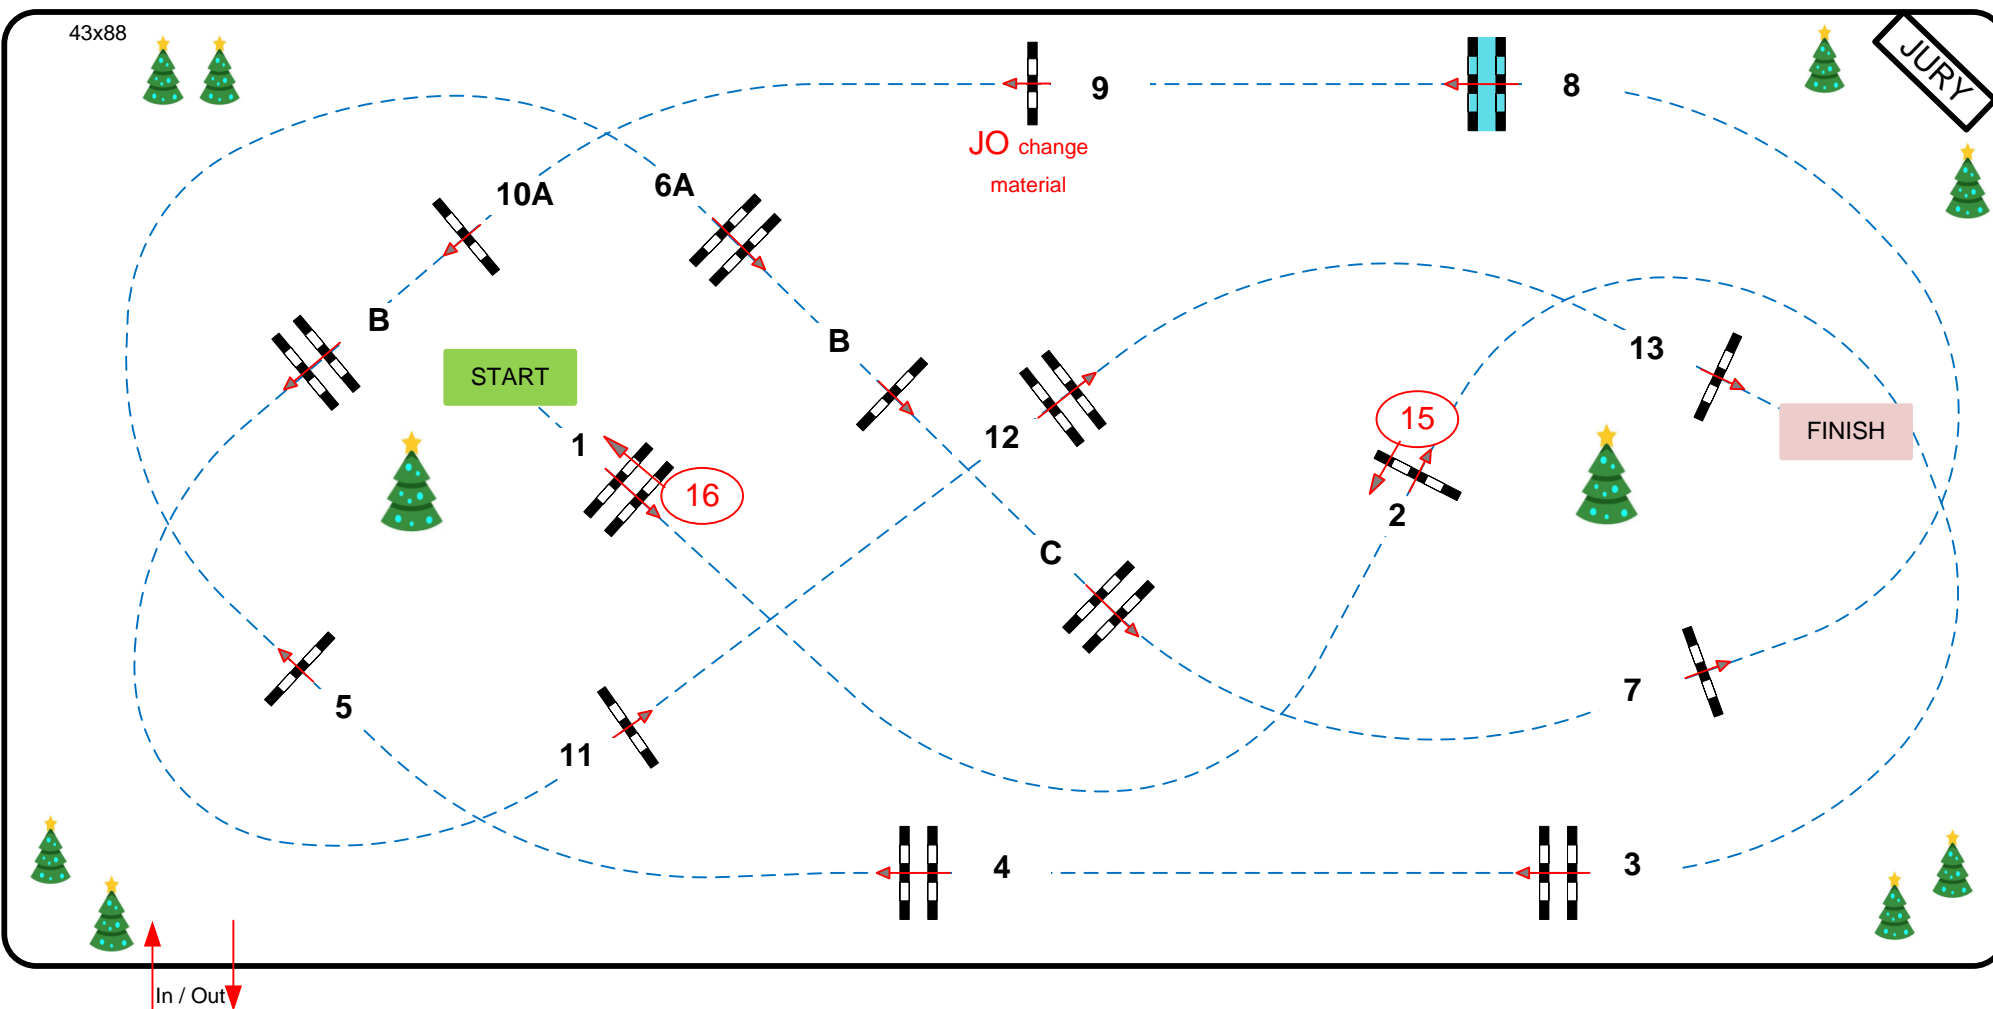

AZELHOF

Horse events

Table: A
National RG:
FEI RG / Art. 238.2.2
Height: 1,45 m

Speed: 375 m/min
Length: 0 m
Time allowed: 0 sec
Time limit: 0 sec

Obstacles: 13
Efforts: 16

Jump off: **9 - 10B - 11 - 5 - 6AB - 15 - 16**
Length: 320 m
Time allowed: 52 sec
Time limit: 104 sec

In / Out