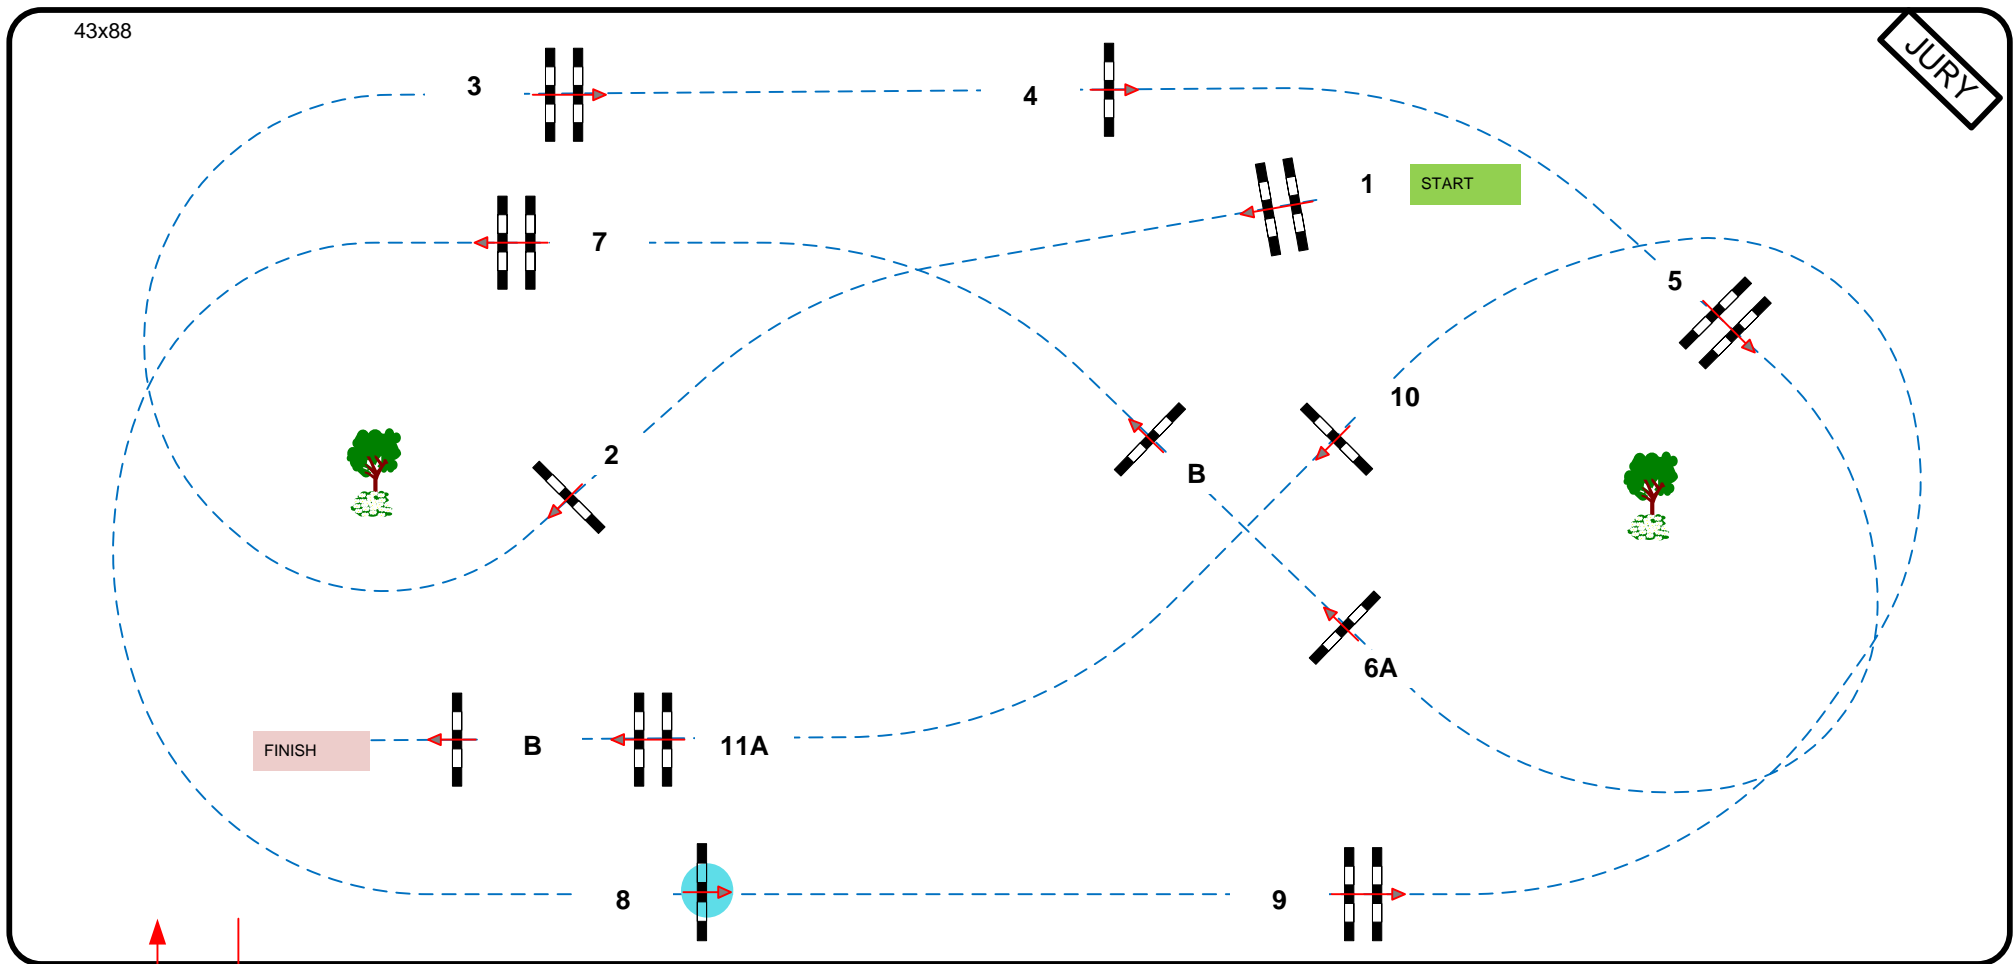

Class
C

CSI YH 5-6 yrs old

Competition against the clock

vrijdag 11 november 2022

Table: A
National RG:
FEI RG / Art. 238.2.1
Height: 1,10 - 1,20 m

Speed: 350 m/min
Length: 440 m
Time allowed: 76 sec
Time limit: 152 sec

Obstacles: 11
Efforts: 13

In / Out