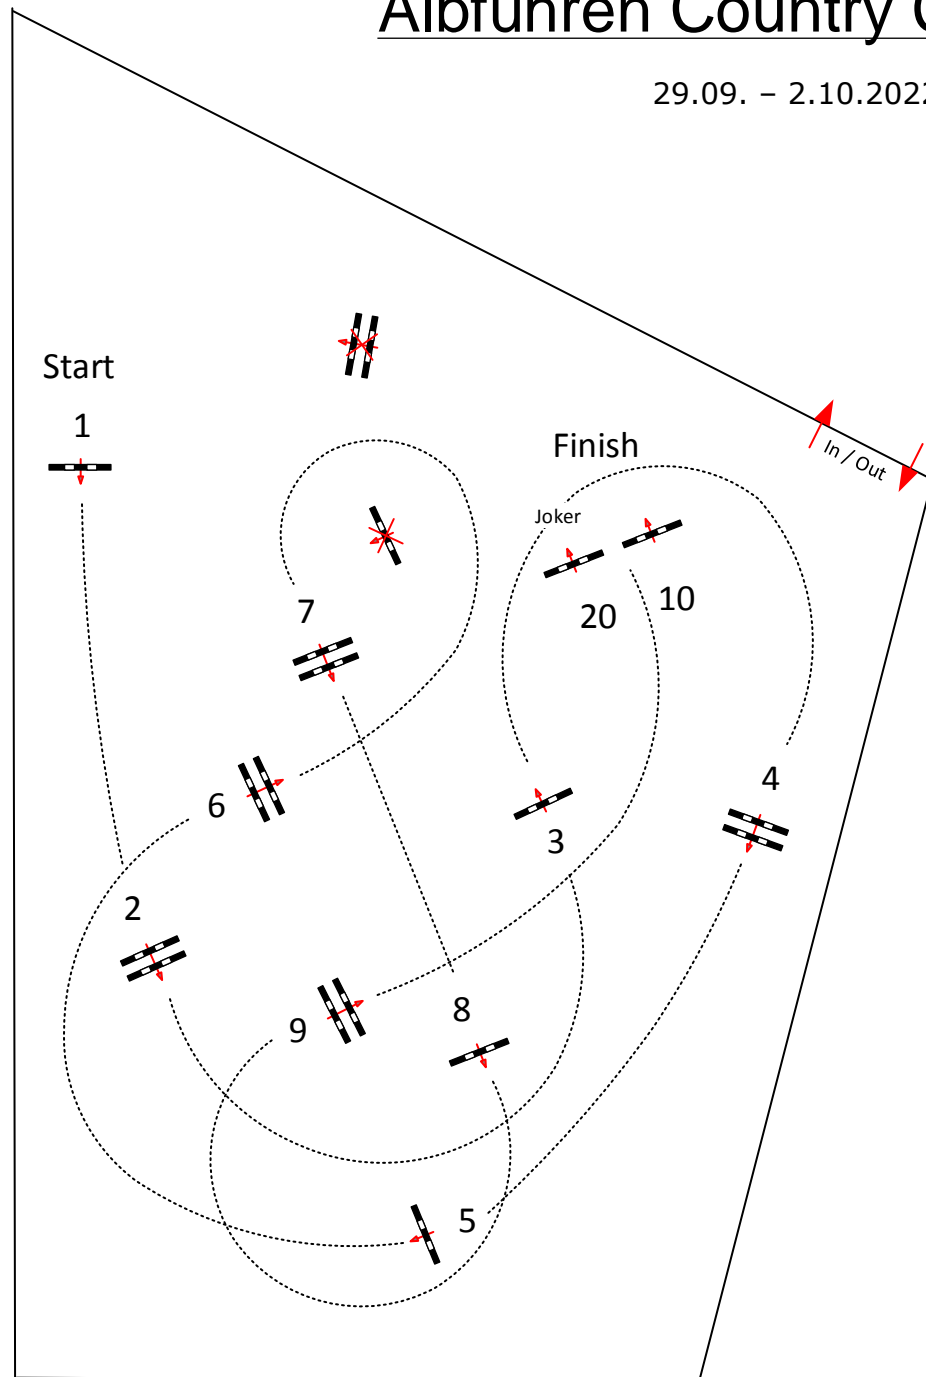

11

# Albführen Country Classics 2022

29.09. – 2.10.2022

**Class No.: 11**  
**CSICH**  
**Accumulator Competition**

**02.10.2022**  
**Start: 8.00**

Table: A  
National RG:  
FEI RG / Art. 269.1,2,3,5 / 215.3  
Height: 1,25 m

Speed: 350 m/min

Length: 450 m  
Time allowed: 78 sec  
Time limit: 156 sec

Obstacles: 10  
Efforts: 10  
Penalty sec  
Closed combination:

Judges

*Course Designer*  
Peter Schumacher (GER)

Markus Roll (GER)  
Phil Schmauder (GER)  
Volker Trefzger (GER)