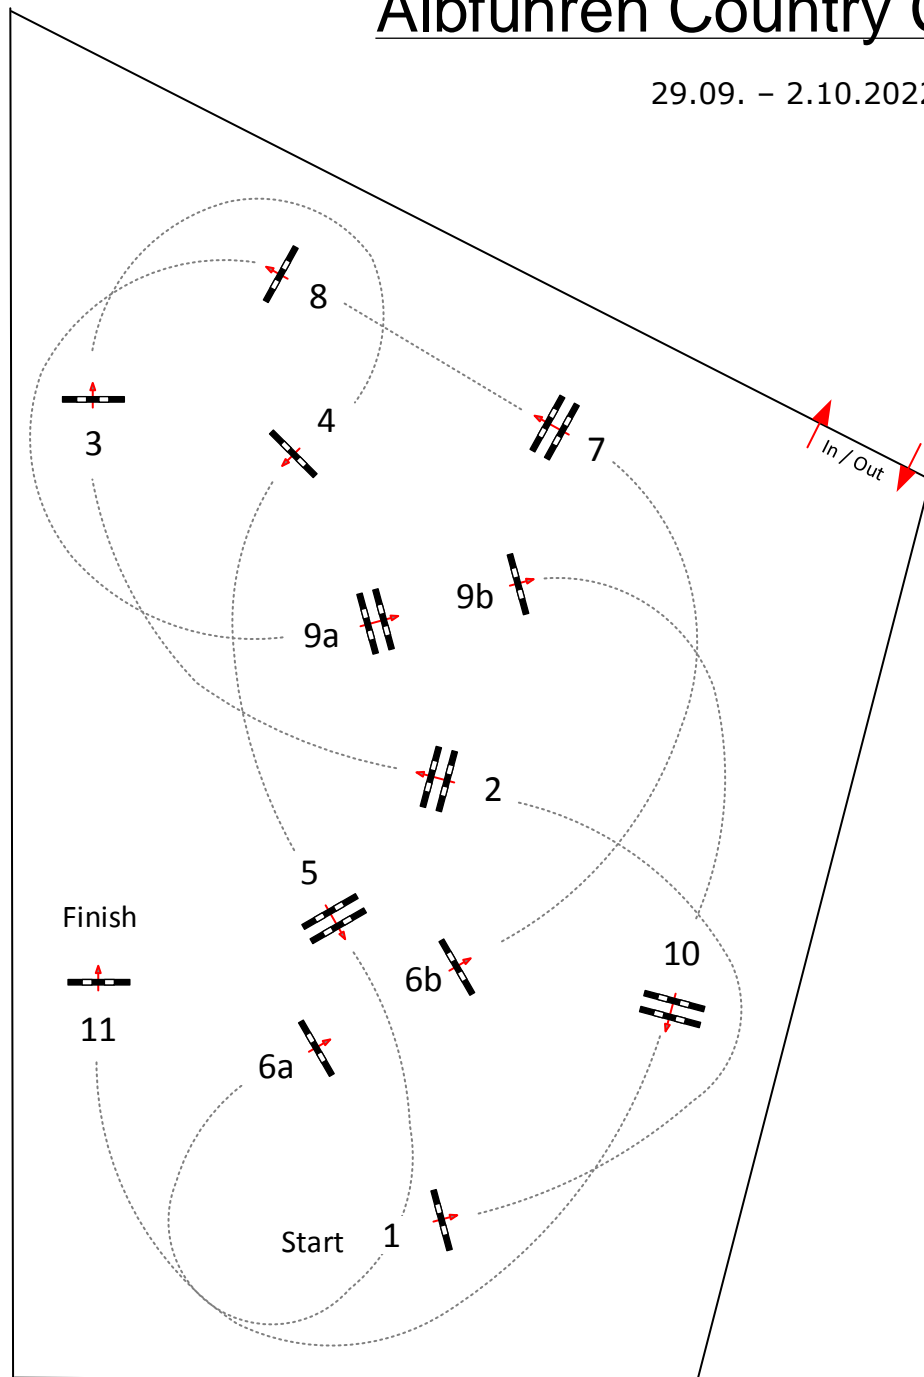

7

Albführen Country Classics 2022

29.09. – 2.10.2022

Class No.: 7

CSIYH

Competition against the clock

30.09.2022

Start: 10.00

Table: A

National RG:

FEI RG / Art. 238.1.1

Height: 1,35 / 1,40 m

Speed: 350 m/min

Length: 0 m

Time allowed: 0 sec

Time limit: 0 sec

Obstacles: 11

Efforts: 13

Penalty sec

Closed combination:

Judges

Course Designer
Peter Schumacher (GER)

Markus Roll (GER)
Phil Schmauder (GER)
Volker Trefzger