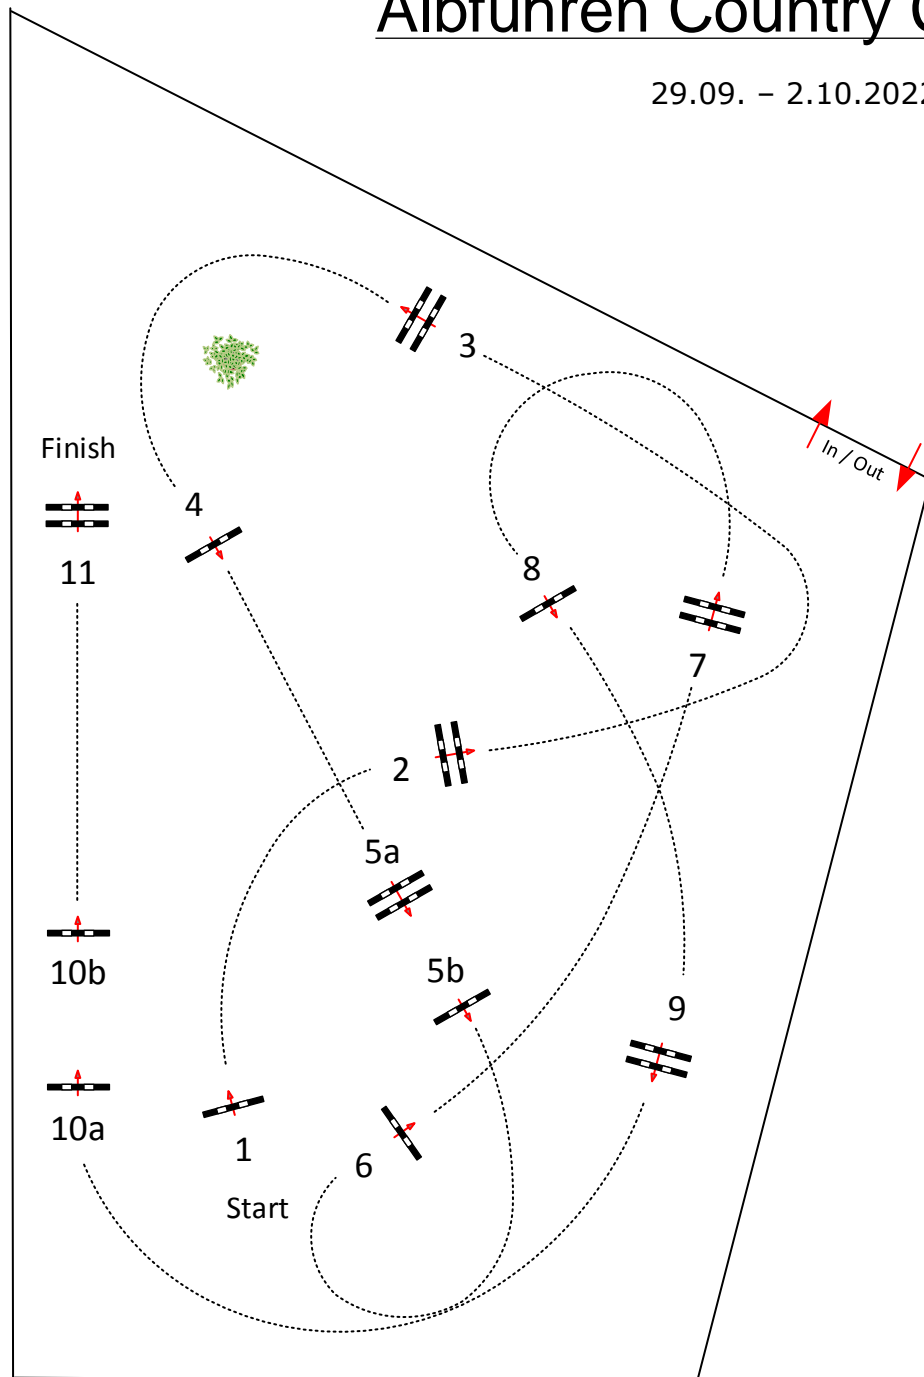

3

Albführen Country Classics 2022

29.09. – 2.10.2022

Class No.: 3

CSI2*

Competition against the clock

01.10.2022

Start: 10.00

Table: A

National RG:

FEI RG / Art. 238.2.1

Height: 1,40 m

Speed: 350 m/min

Length: 430 m

Time allowed: 74 sec

Time limit: 148 sec

Obstacles: 11

Efforts: 13

Penalty sec

Closed combination:

Judges

Course Designer
Peter Schumacher (GER)

Markus Roll (GER)
Phil Schmauder (GER)
Volker Trefzger