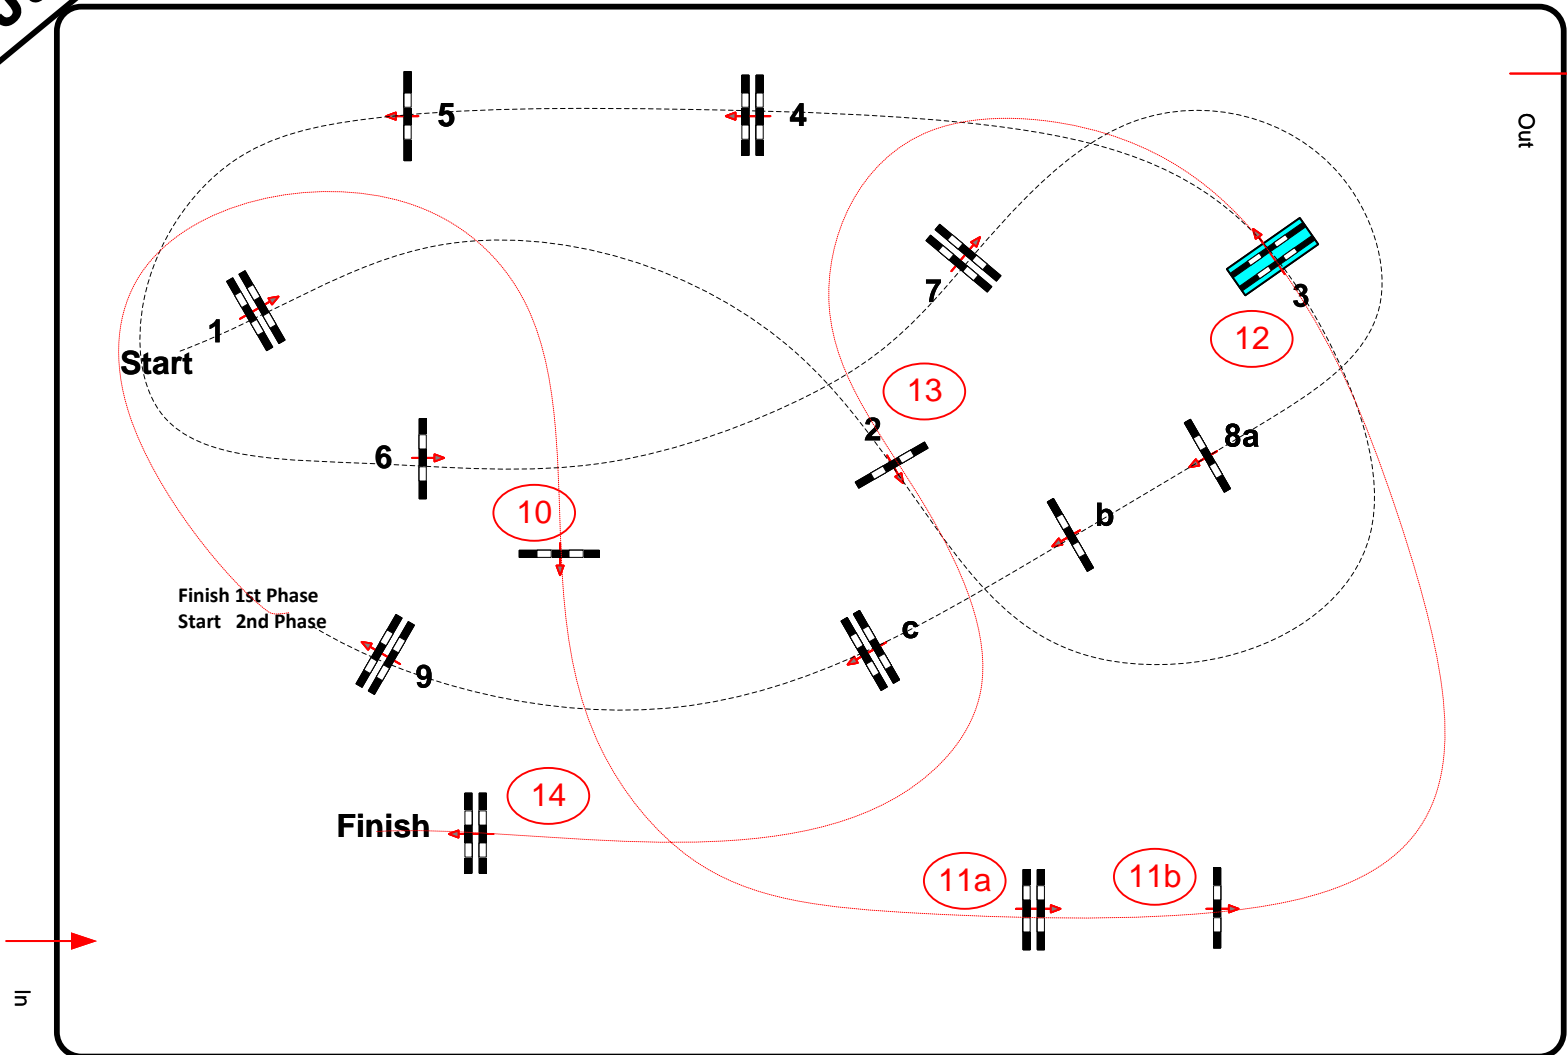

Jury

10 15 20 25 30 35 40 45 50 55 60 65 70 75 80 85

Table: A
National RG:
FEI RG / Art. 274.1.5.3
Height: 1,45 m

Speed: 375 m/min

Length: 325 m
Time allowed: 52 sec
Time limit: 104 sec

Obstacles: 9
Efforts: 11
Penalty sec
Closed combination:

2. Phase :
10-14
Length: 240 m
Time allowed: 39 sec
Time limit: 78 sec

Course Designer

Steffen Bühling GER
Johann Sailer GER
Josef Beilmaier GER

5