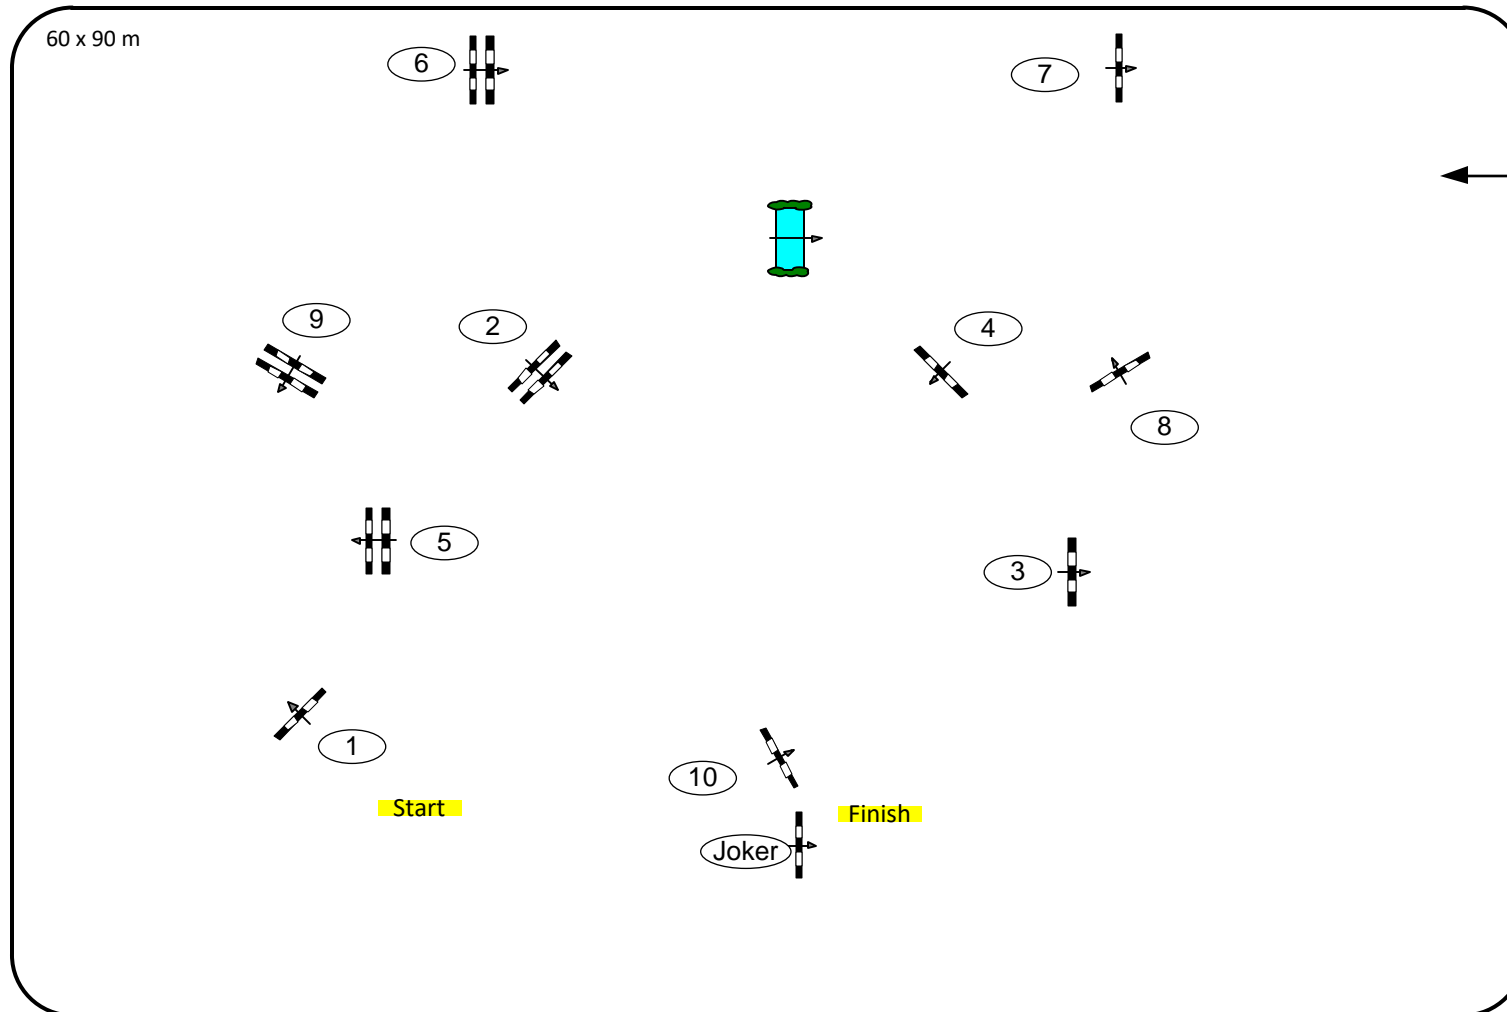

CSI Hof Waterkant (GER)

03.08.- 07.08.2022

Class No.: 17/20/23

Accumulator with Joker

Table: A
National RG:
FEI RG / Art. 269
Height: 1,15/1,25/1,40 m

Speed: 350 m/min
Length: 410 m
Time allowed: 71 sec
Time limit: 142 sec

Obstacles: 10
Efforts: 10

IsiGrade
Jumps by Rothenberger

Course Design Team: Christian Wiegand, Klaus Holle und team

9