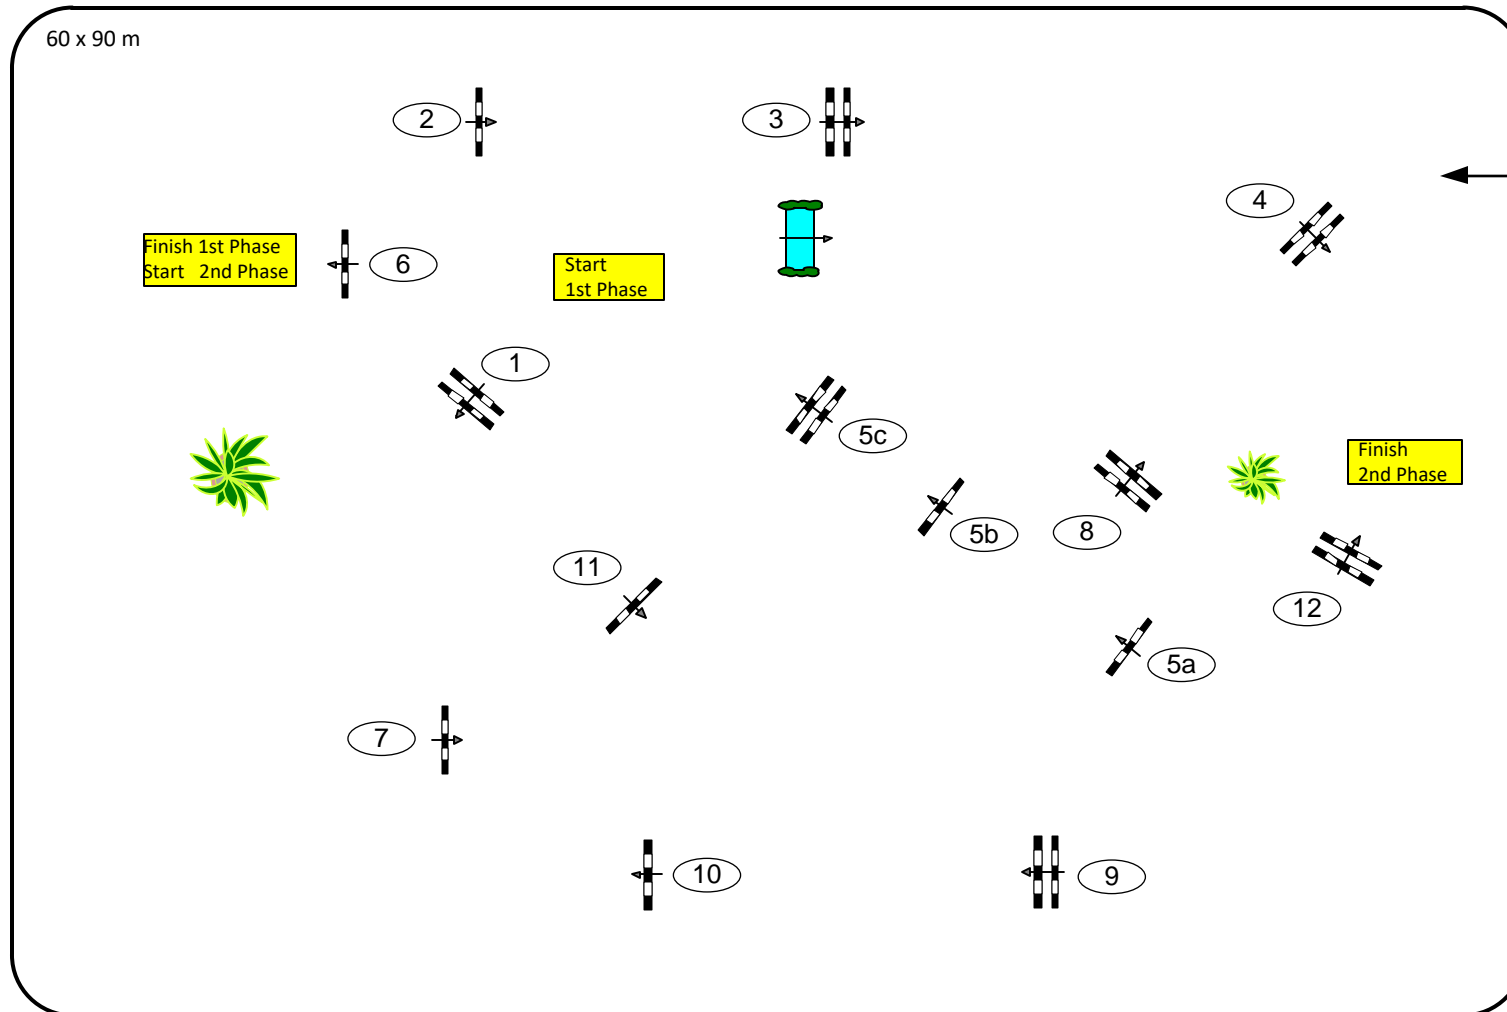

CSI Hof Waterkant (GER)

03.08.- 07.08.2022

Class No.: 13

Competition in two Phases Special

Table: A
 National RG:
 FEI RG / Art. 274.2.5
 Height: 1,35 / 1,40 m

Speed: 350 m/min
 Length: 260 m
 Time allowed: 45 sec
 Time limit: 90 sec

Obstacles: 6
 Efforts: 8

2nd Phase:

7 - 12

Length: 250 m
 Time allowed: 43 sec
 Time limit: 86 sec

IsiGrade
 Jumps by Rothenberger