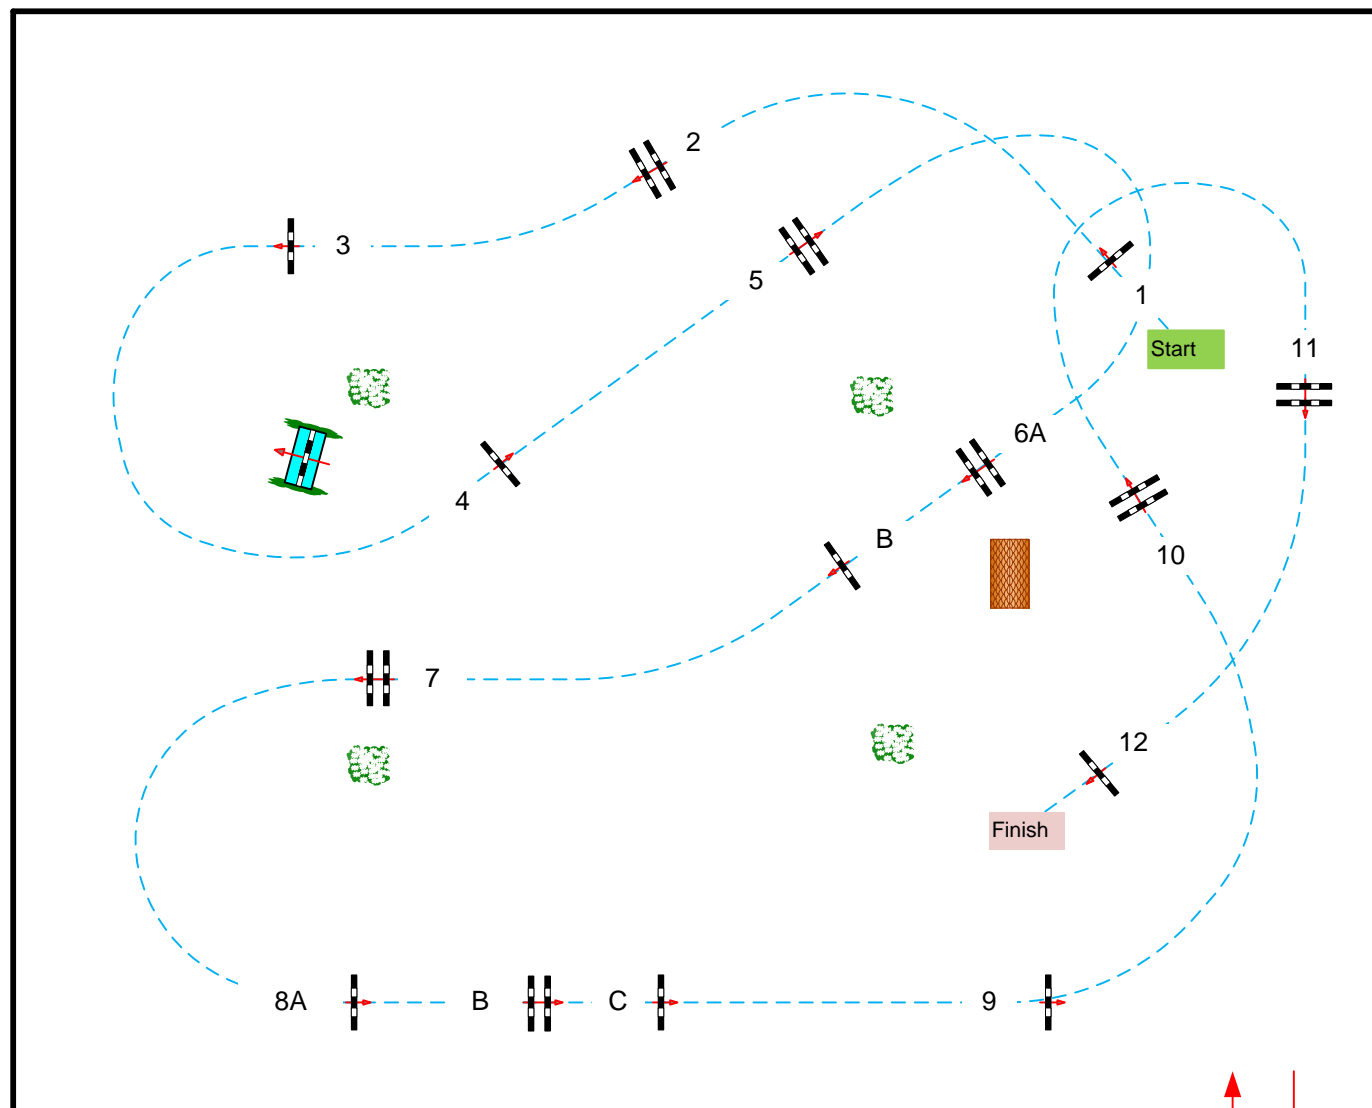

JURY

FLANDRIA ARENA

Class No.: **06**

CSI** 1,40

Competition with jump-off

zaterdag 30 juli 2022

Table: A
National RG:
FEI RG / Art. 238.2.2
Height: 1,40 m

Speed: 350 m/min

Length: 0 m
Time allowed: 0 sec
Time limit: 0 sec

Obstacles: 12
Efforts: 15

Jump off:

2 - 3 - 5 - 6AB - 10 - 11 - 12

Length: 330 m
Time allowed: 57 sec
Time limit: 114 sec

Course Designer;
Marco de jong
Henk Linders
Luc Verboven

80x100