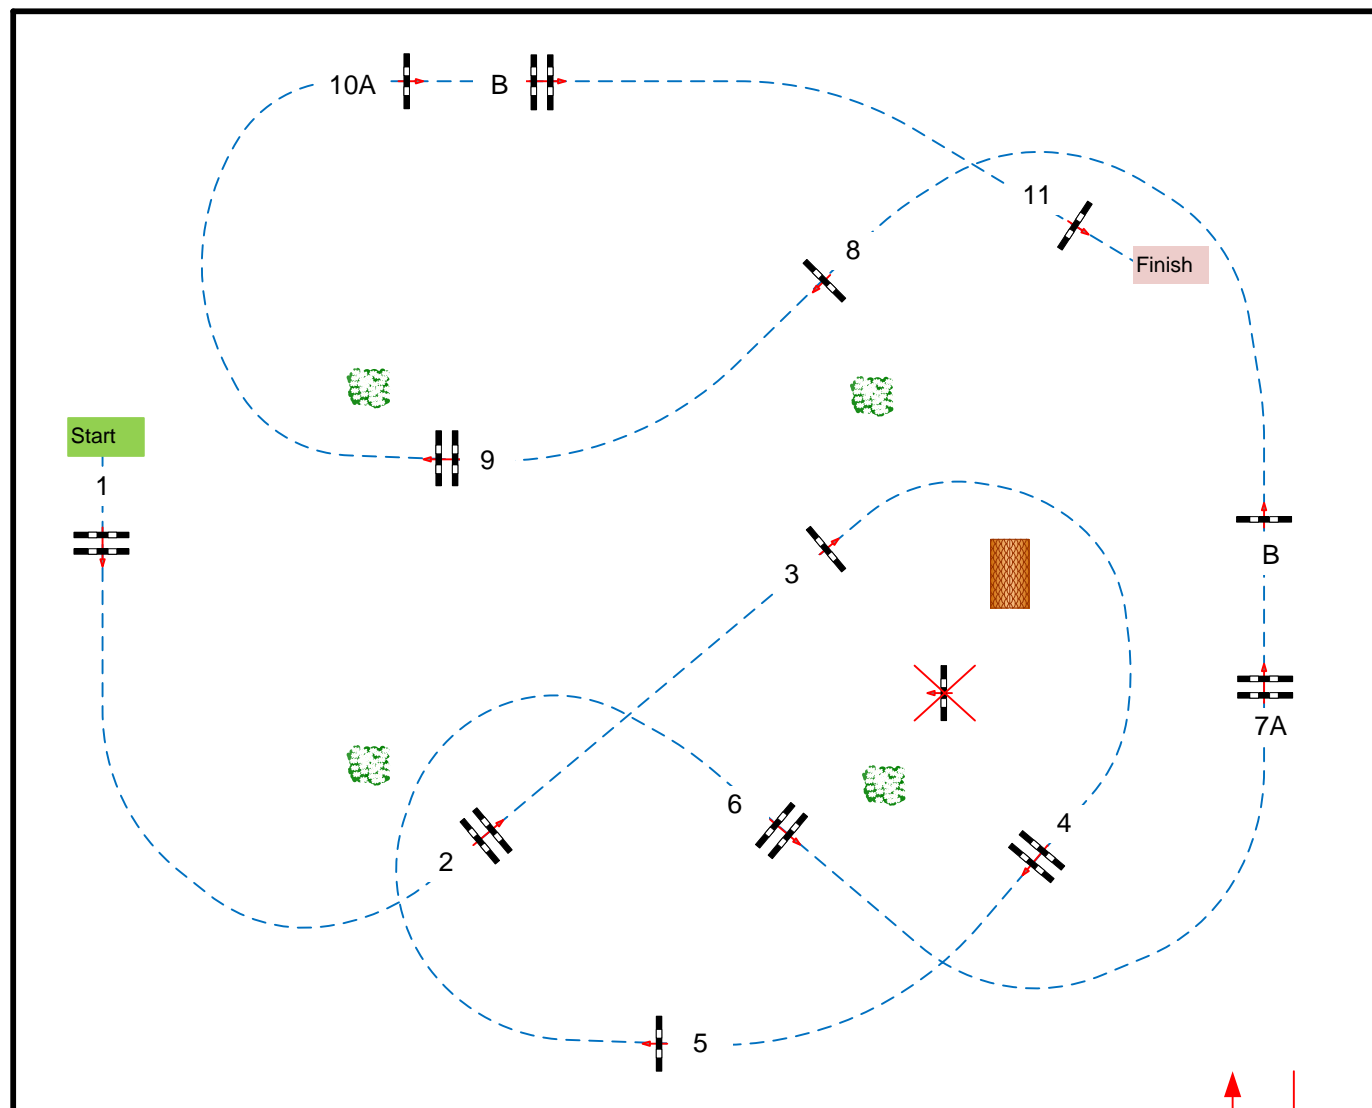

JURY

FLANDRIA ARENA

Class No.: **3**

CSI** 1,35

Competition against the clock

donderdag 28 juli 2022

Table: A
National RG:
FEI RG / Art. 238.2.1
Height: 1,35 m

Speed: 350 m/min
Length: 480 m
Time allowed: 83 sec
Time limit: 166 sec

Obstacles: 11
Efforts: 13

Course Designer;
Marco de jong
Henk Linders
Luc Verboven

80x100