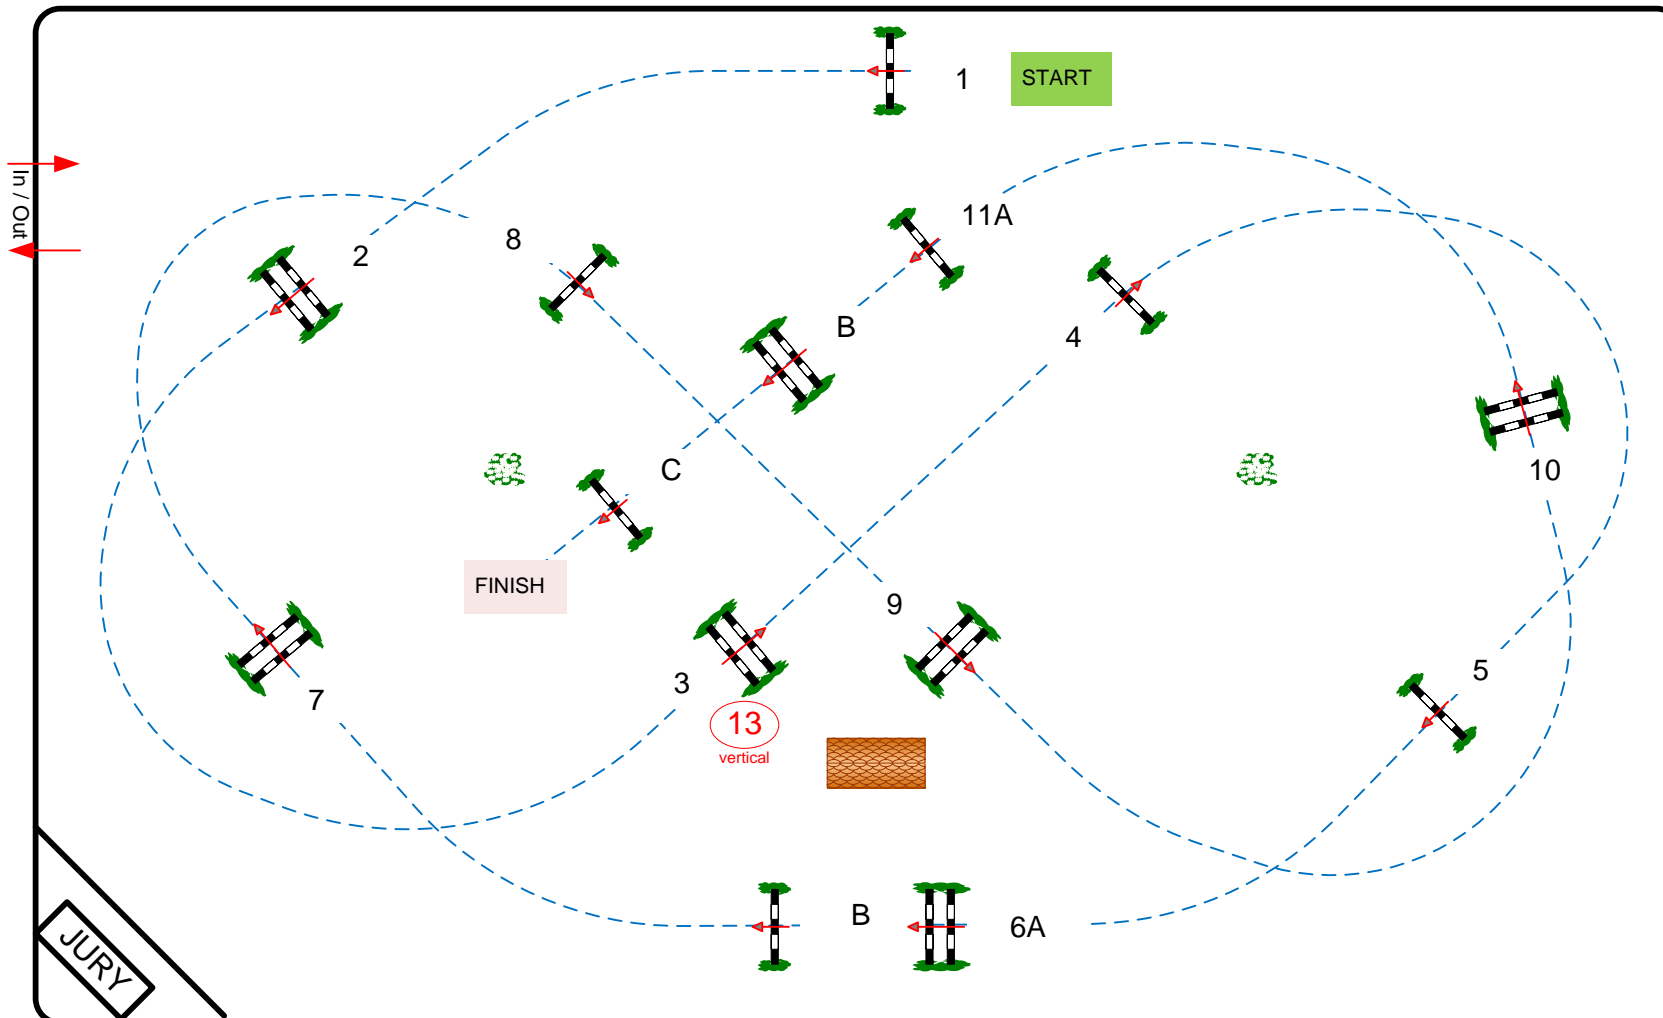

CSIP - CSICH - CSIJ - CSIU25 Lier

Table: A
 National RG:
 FEI RG / Art. 238.2.2
 Height: 1,20 m

Speed: 350 m/min
 Length: 480 m
 Time allowed: 83 sec
 Time limit: 166 sec

Obstacles: 11
 Efforts: 14

Jump-off: **2 - 13 - 6AB - 9 - 10 - 1**
 Length: 280 m
 Time allowed: 48 sec
 Time limit: 96 sec

STEPHEX ARENA

Class No.: 10

CSI Juniors U25 1,20

Competition with jump-off

zaterdag 16 april 2022

Course Designer;
 Henk Linders
 Marco de Jong
 Luc Verboven