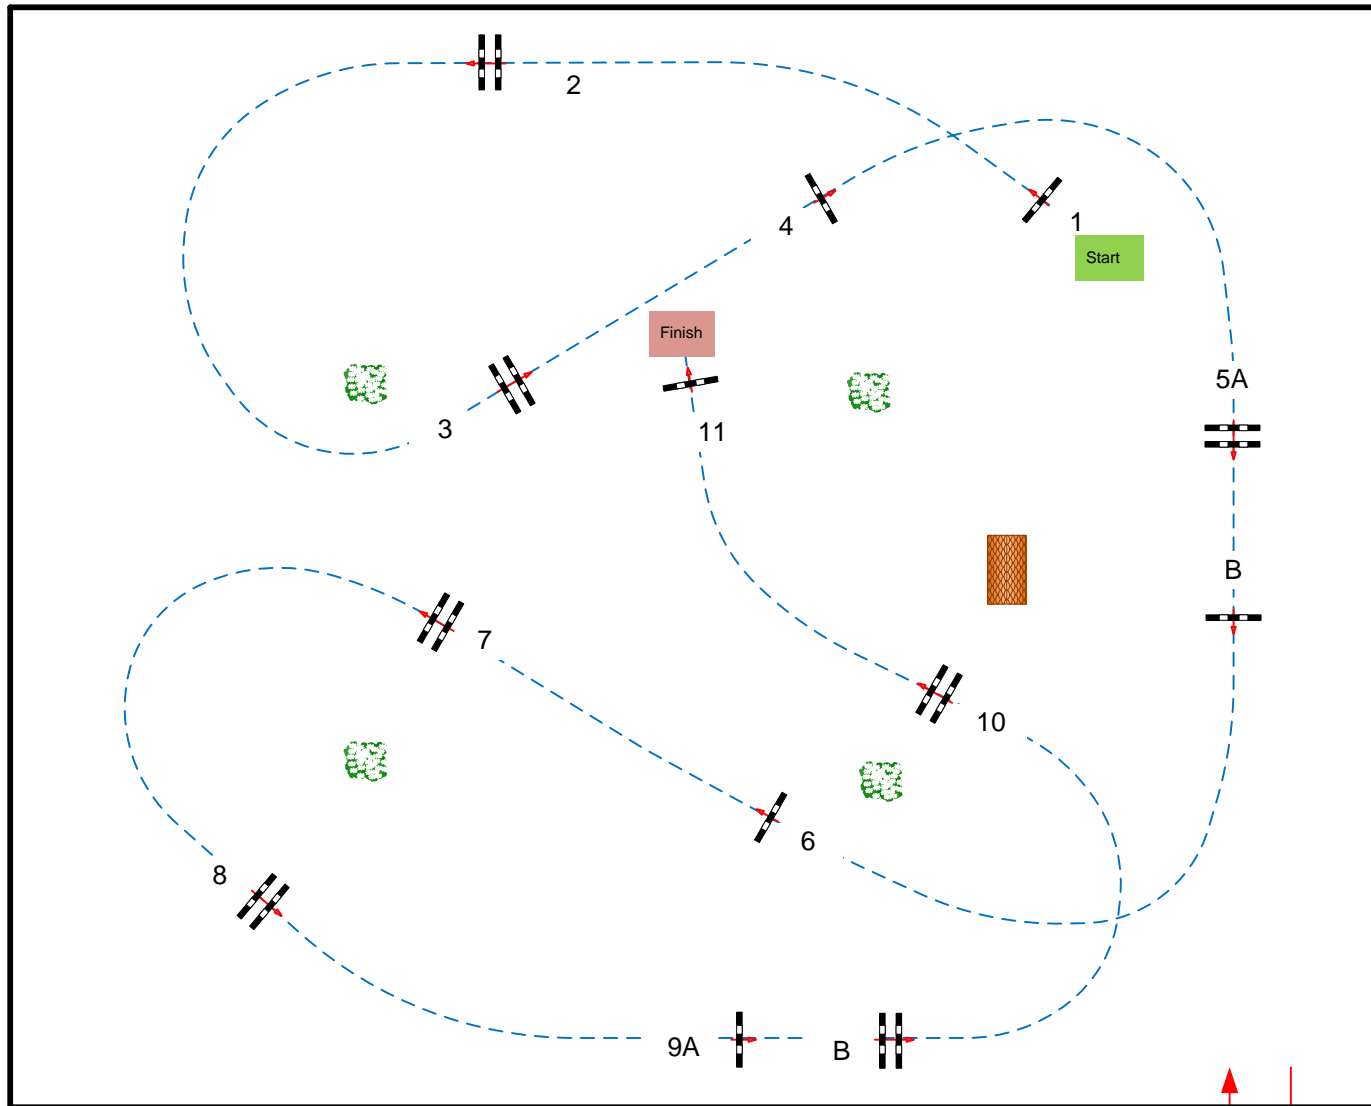

JURY

FLANDRIA ARENA

80x100

Class No.: **E**

CSI YH 5/6 yrs old

Competition with one jump-off

zaterdag 26 maart 2022

Table: A  
National RG:  
FEI RG / Art. 238.2.2  
Height: 1,05/1,15 m

Speed: 350 m/min  
Length: 460 m  
Time allowed: 79 sec  
Time limit: 158 sec

Obstacles: 11  
Efforts: 13

Jump off: 1 -2 -3 - 5AB - 6 - 9B  
Length: 330 m  
Time allowed: 57 sec  
Time limit: 114 sec

Course Designer;  
Marco de jong  
Henk Linders  
Luc Verboven