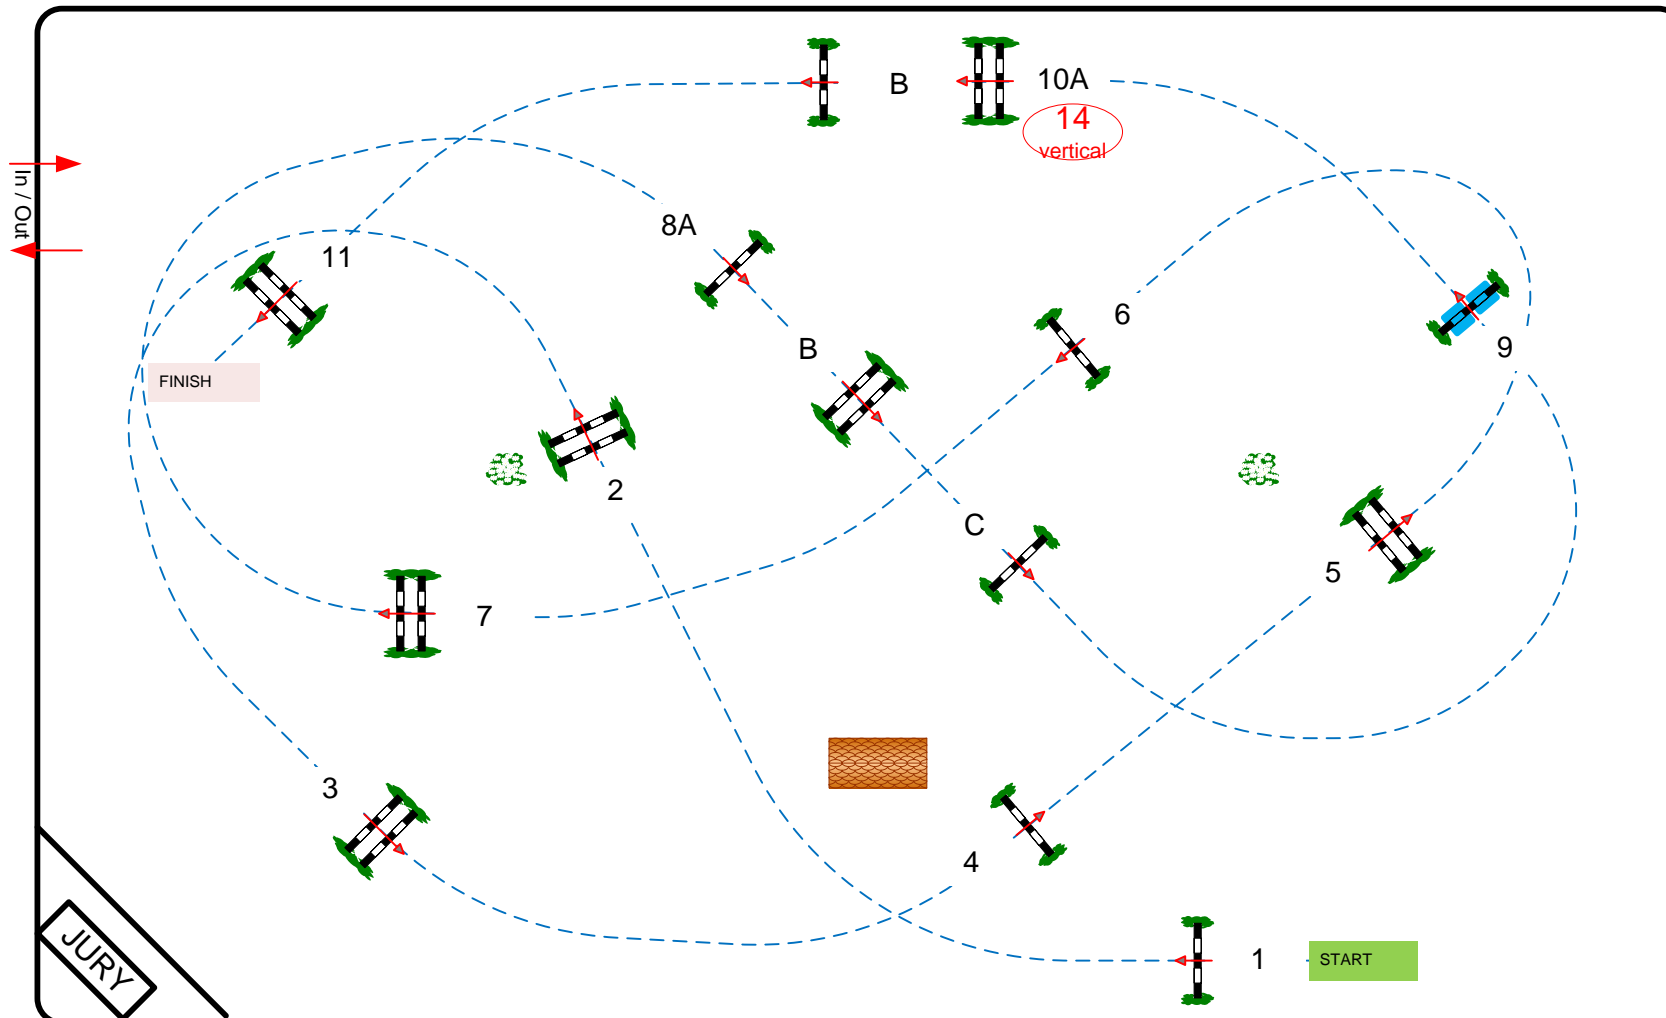

CSI*** / * / YH LIER

Table: A
 National RG:
 FEI RG / Art. 238.2.2
 Height: 1,30 / 1,35 m

Speed: 350 m/min
 Length: 470 m
 Time allowed: 81 sec
 Time limit: 162 sec

Obstacles: 11
 Efforts: 14

Jump Off: **5 - 6 - 7 - 8AB - 14 - 11**
 Length: 280 m
 Time allowed: 48 sec
 Time limit: 96 sec

STEPHEX ARENA

Class No.: **F**

CSI YH 7 & 8 yrs old

Competition with jump-off

zaterdag 26 maart 2022

Course Designer;
 Henk Linders
 Marco de Jong
 Luc Verboven