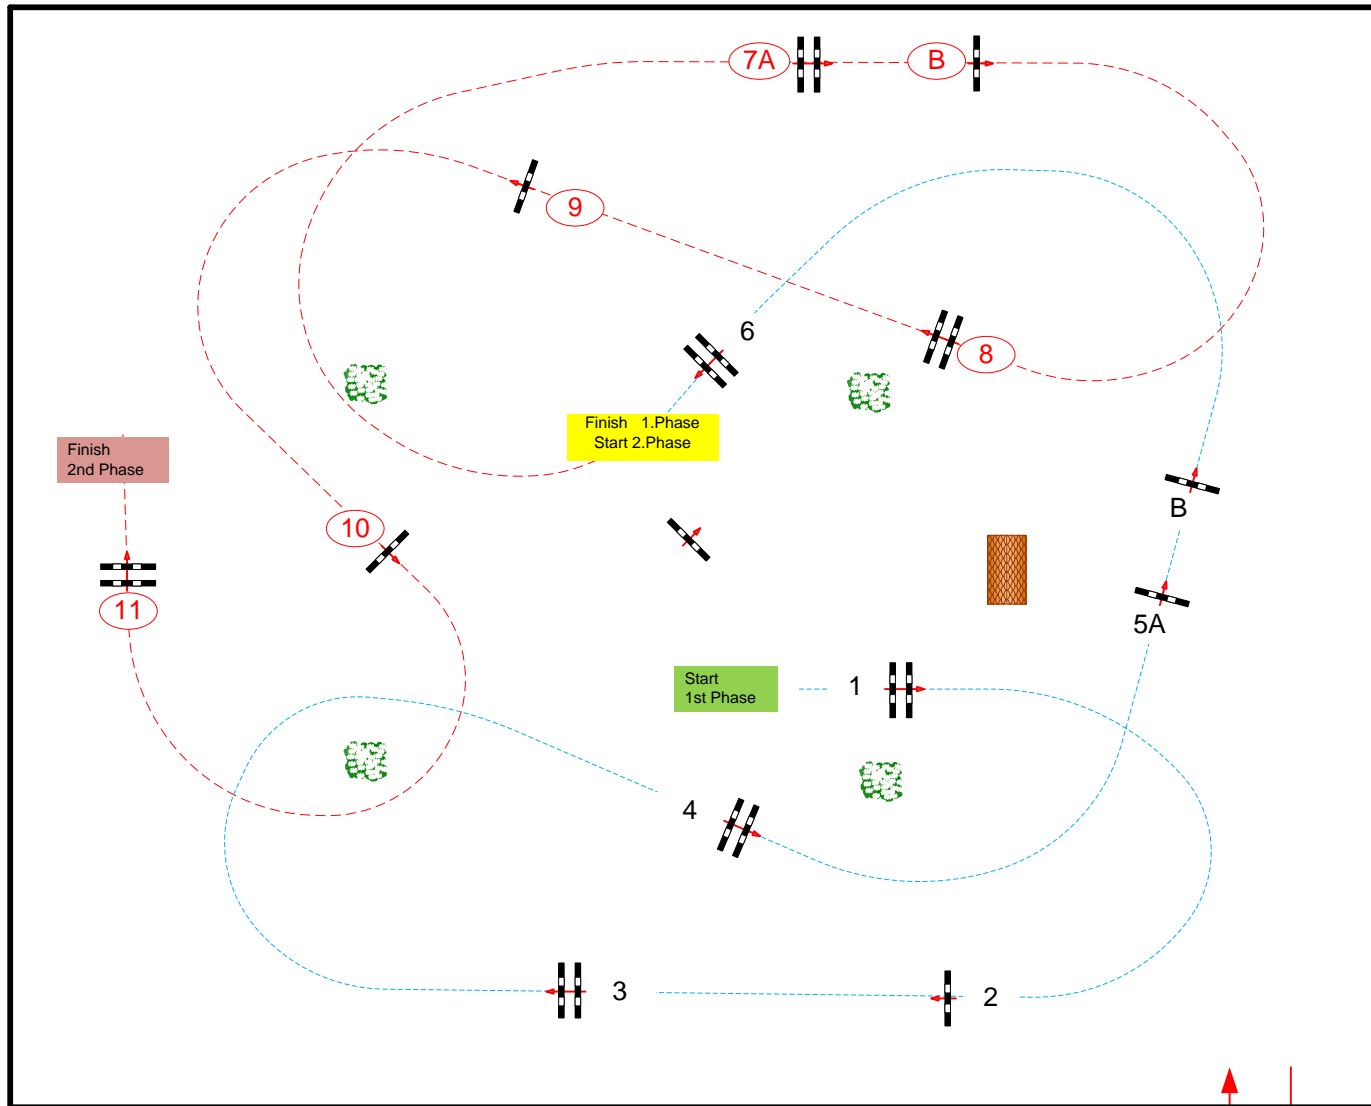

JURY

FLANDRIA ARENA

Class No.: **B**

CSI YH 7/8 yrs old

Competition in two Phases special

donderdag 24 maart 2022

Table: A  
National RG:  
FEI RG / Art. 274.2.5  
Height: 1,30/1,35 m

Speed: 350 m/min  
Length: 270 m  
Time allowed: 47 sec  
Time limit: 94 sec

Obstacles: 1 - 6  
Efforts: 7

2nd Phase: 7 - 11  
Length: 280 m  
Time allowed: 48 sec  
Time limit: 96 sec

Course Designer;  
Marco de jong  
Henk Linders  
Luc Verboven

80x100