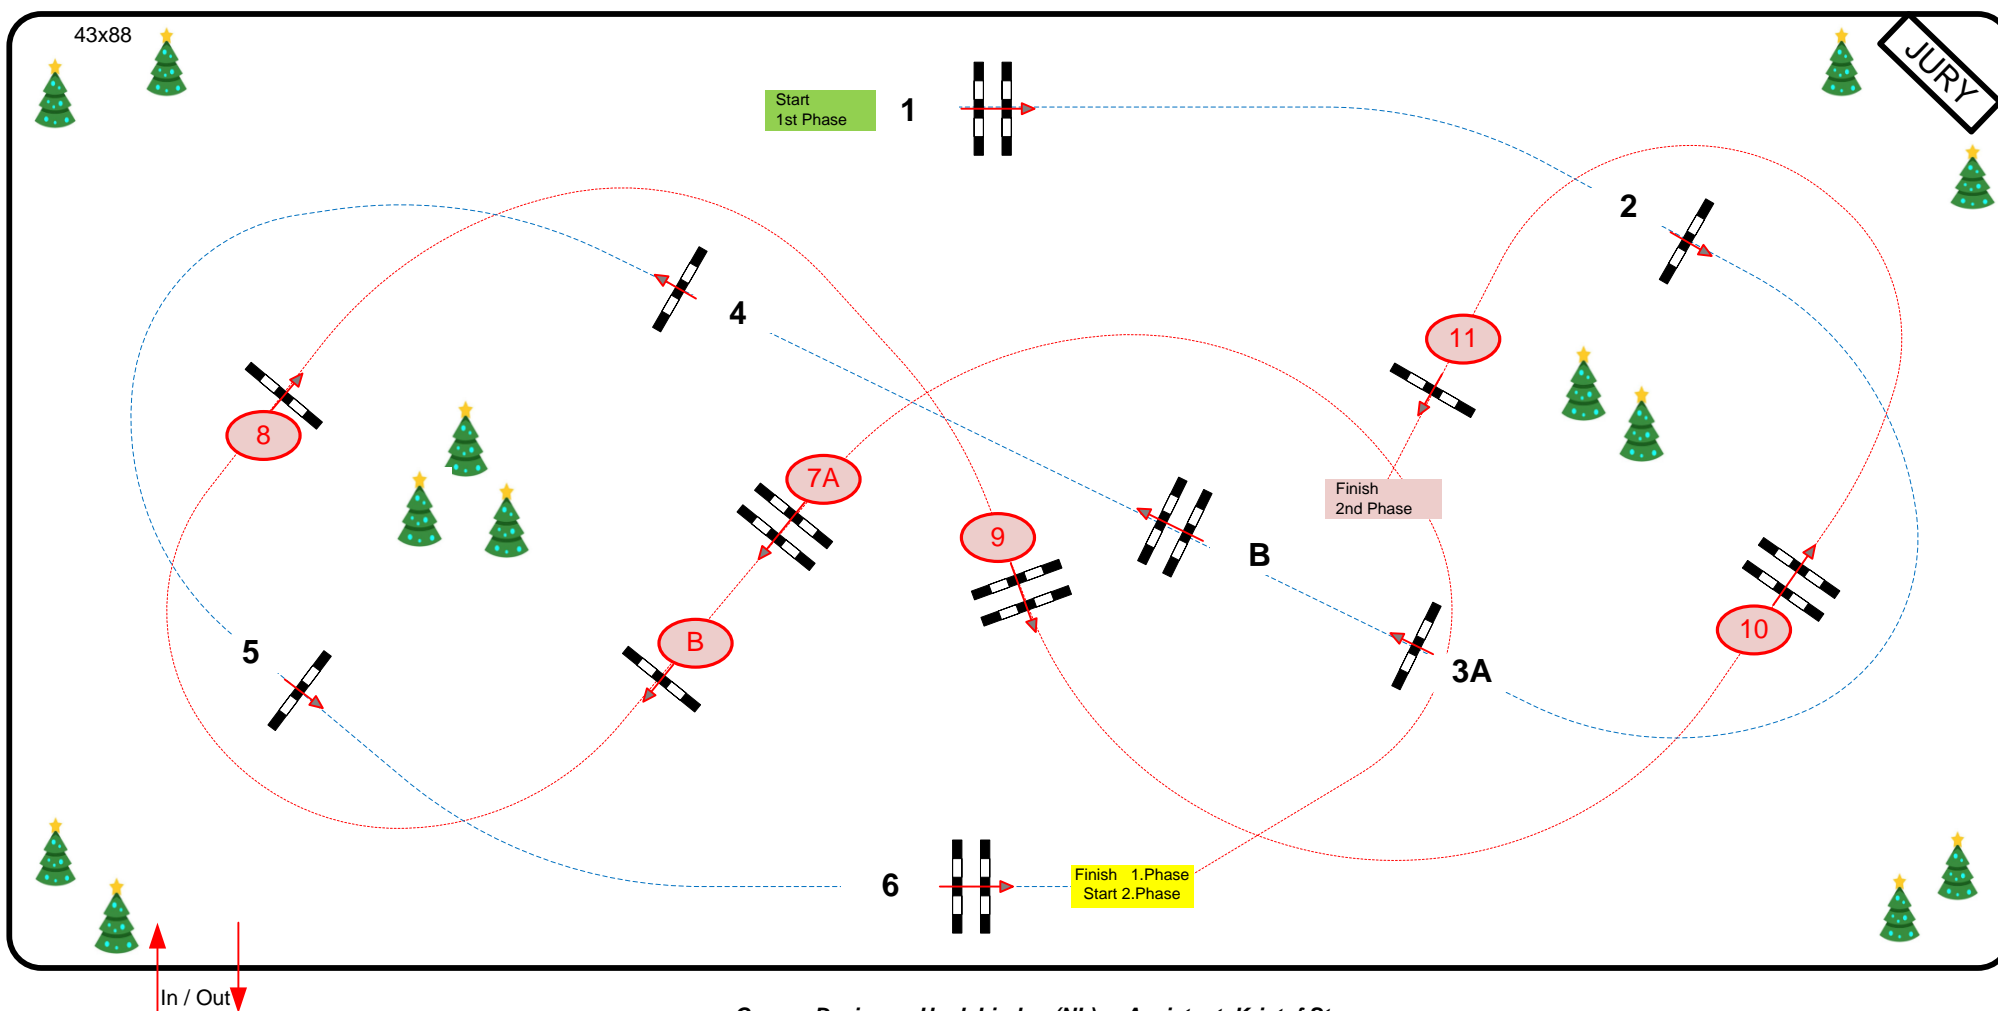

X-MAS Tour

CSI** / * / YH LIER

Class

A

CSI YH 5 - 6 yrs old

Competition in two Phases Special

woensdag 15 december 2021

Table: A
National RG:
FEI RG / Art. 274.2.5
Height: 1,10 / 1,20 m

Speed: 350 m/min
Length: 220 m
Time allowed: 38 sec
Time limit: 76 sec

1st Phase: 1 - 6
Efforts: 7

2nd Phase: 7 - 11
Length: 240 m
Time allowed: 42 sec
Time limit: 84 sec

Course Designer; Henk Linders(NL) Assistant Kristof Stevens