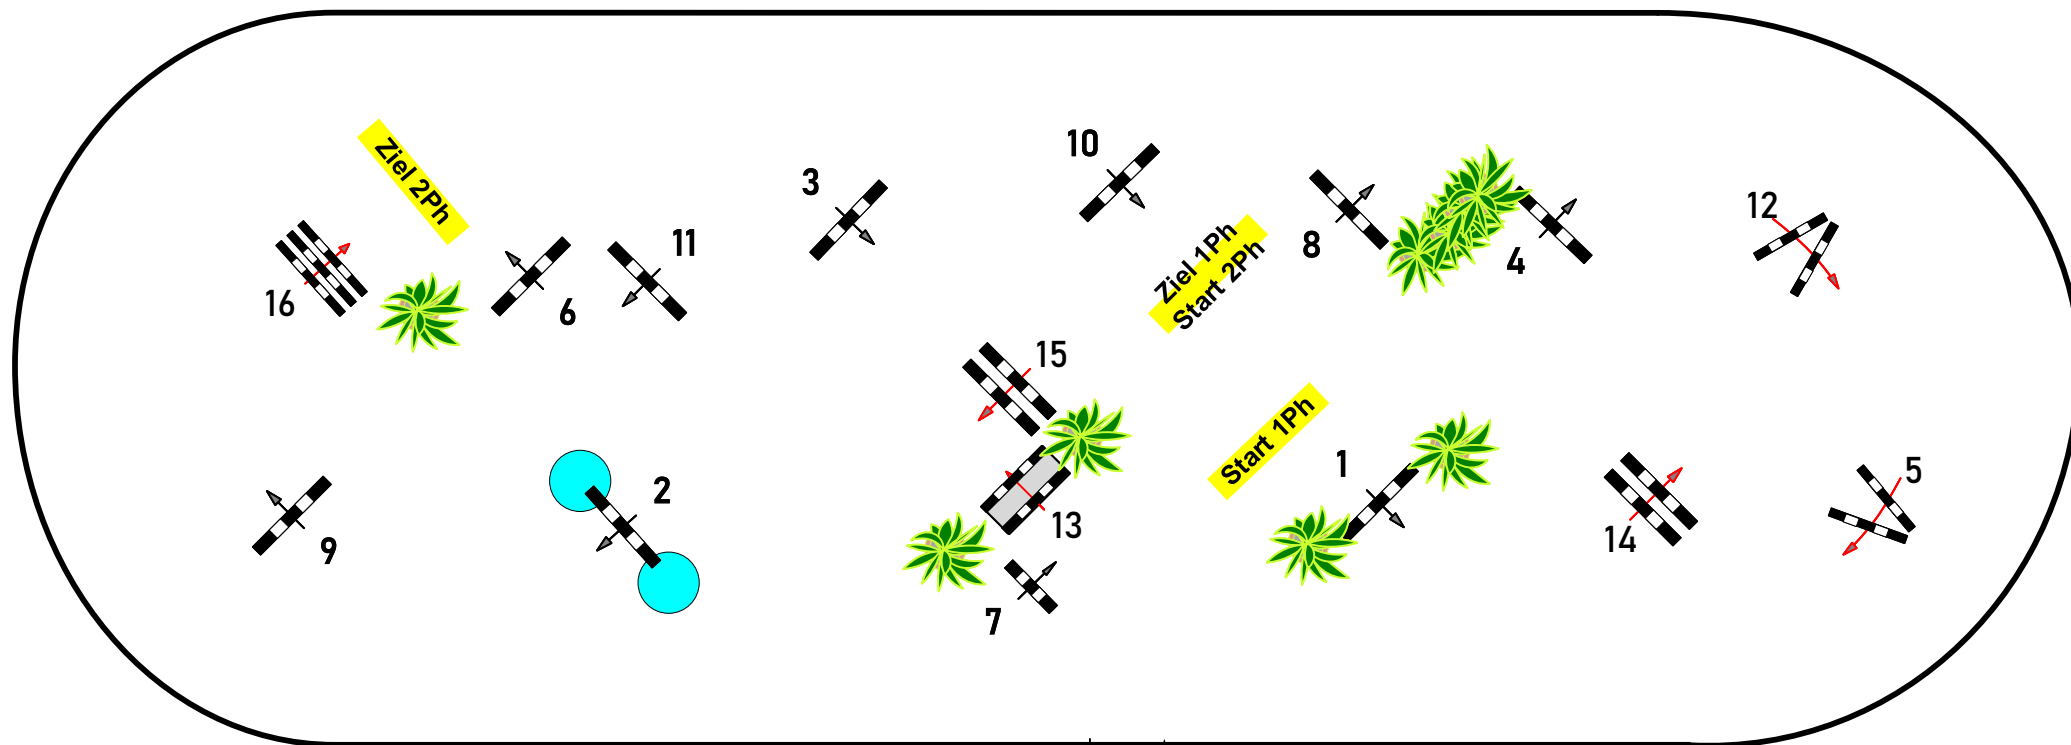

Neumünster CSI*

02

Vielseitigkeit Indoor Competition in two Phases

Donnerstag, 21. Oktober 20:

National RG:
FEI RG / Art. 525.3
Height: 1,25 m

Speed: 350 m/min
Length: 490 m
Time allowed: 84 sec
Time limit: 168 sec

Obstacles: 10
Efforts: 10
Penalty sec: 3
Closed combination:

2nd Phase: 11 - 16
Length:
Time allowed: 120 sec.
Time limit:

15 20 25 30 35 40 45 50 55

15 20 25 30 35 45 50 55

Jury

Parcourschef
Rüdiger Rau 
Sven Lux 