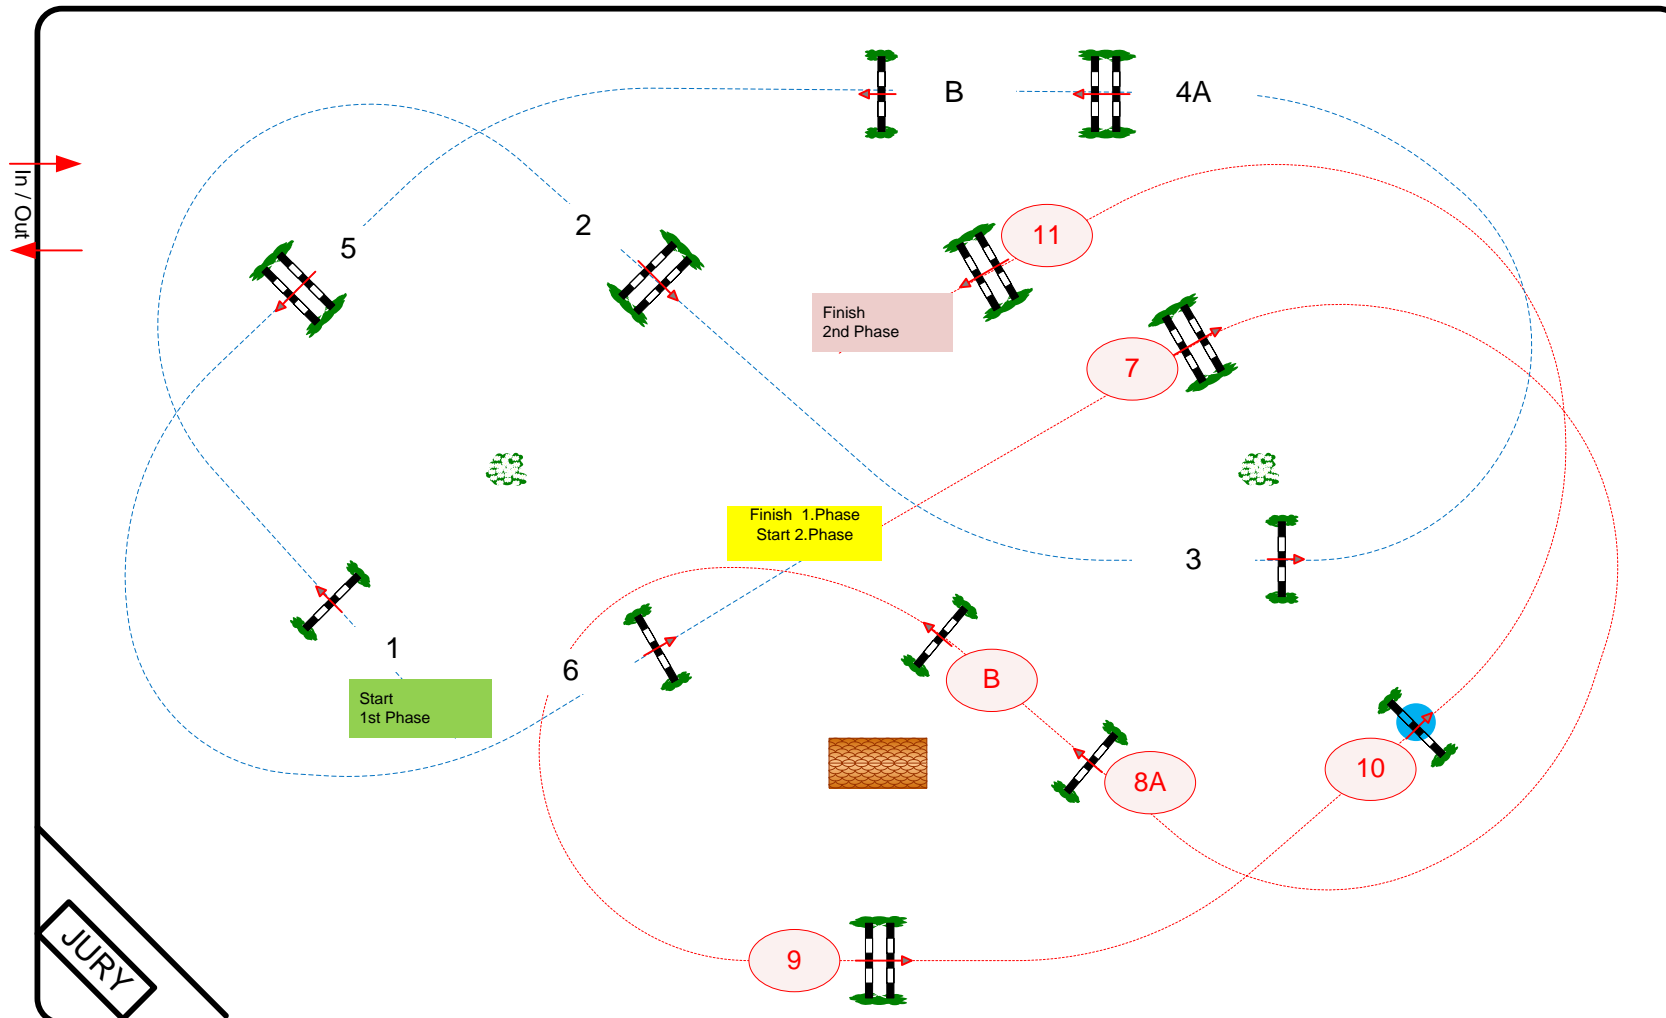

CSI*** / * / YH LIER

Table: A
National RG:
FEI RG / Art. 274.2.5
Height: 1,10 m

Speed: 350 m/min
Length: 280 m
Time allowed: 48 sec
Time limit: 96 sec

Obstacles: 1 - 6
Efforts: 7

Jump-off: 7 - 11
Length: 270 m
Time allowed: 47 sec
Time limit: 94 sec

STEPHEX ARENA

Class No.:

A

CSI YH 5yrs old

competition two phases special

vrijdag 23 juli 2021

Course Designer;
Henk Linders
Martin Jansman