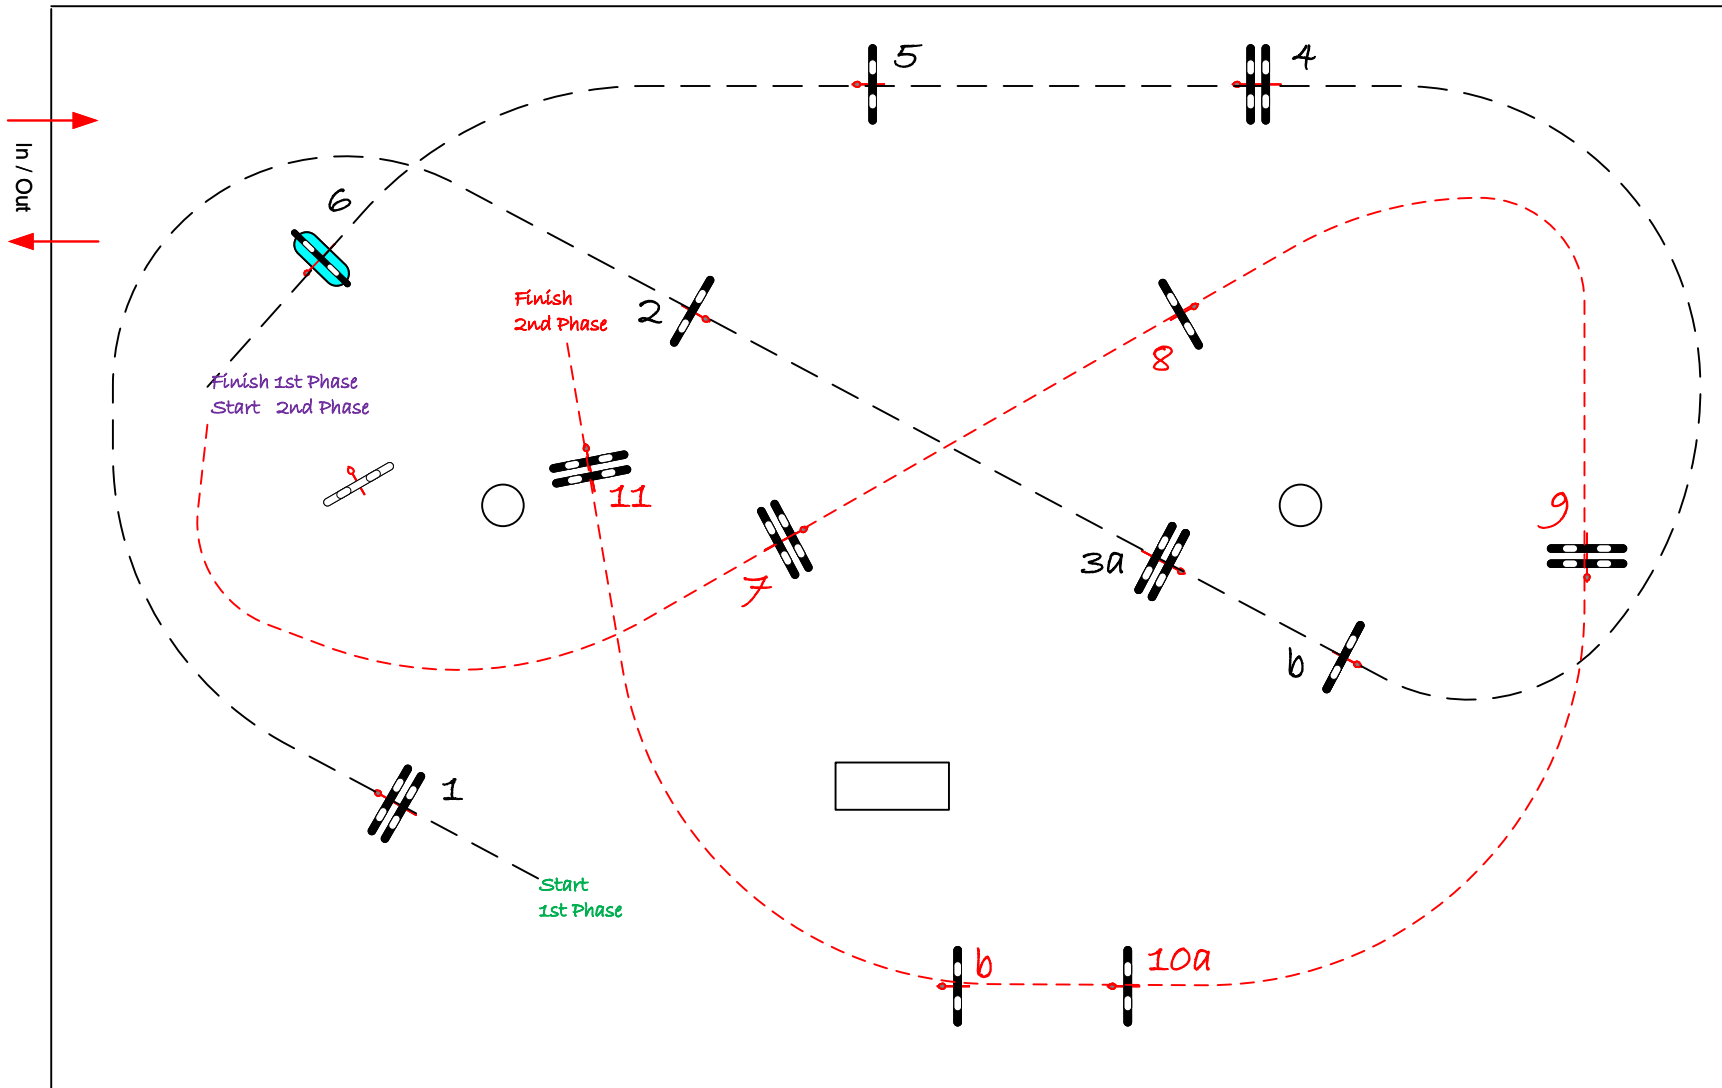

# STEPHEX ARENA

Competition in two Phases SPECIAL

vrijdag 6 augustus 2021

Table: A  
National RG:  
FEI RG / Art. 274.2.5  
Height: 1,20 m

Speed: 350 m/min  
Length: 250 m  
Time allowed: 43 sec  
Time limit: 86 sec

1st Phase: 1-- 6  
Efforts: 7  
Penalty sec:  
Closed combination:  
2nd Phase: 7-- 11  
Length: 200 m  
Time allowed: 35 sec  
Time limit: 70 sec

JURY

COURSE DESIGNER  
VERBOVEN LUC

0476.46.40.70