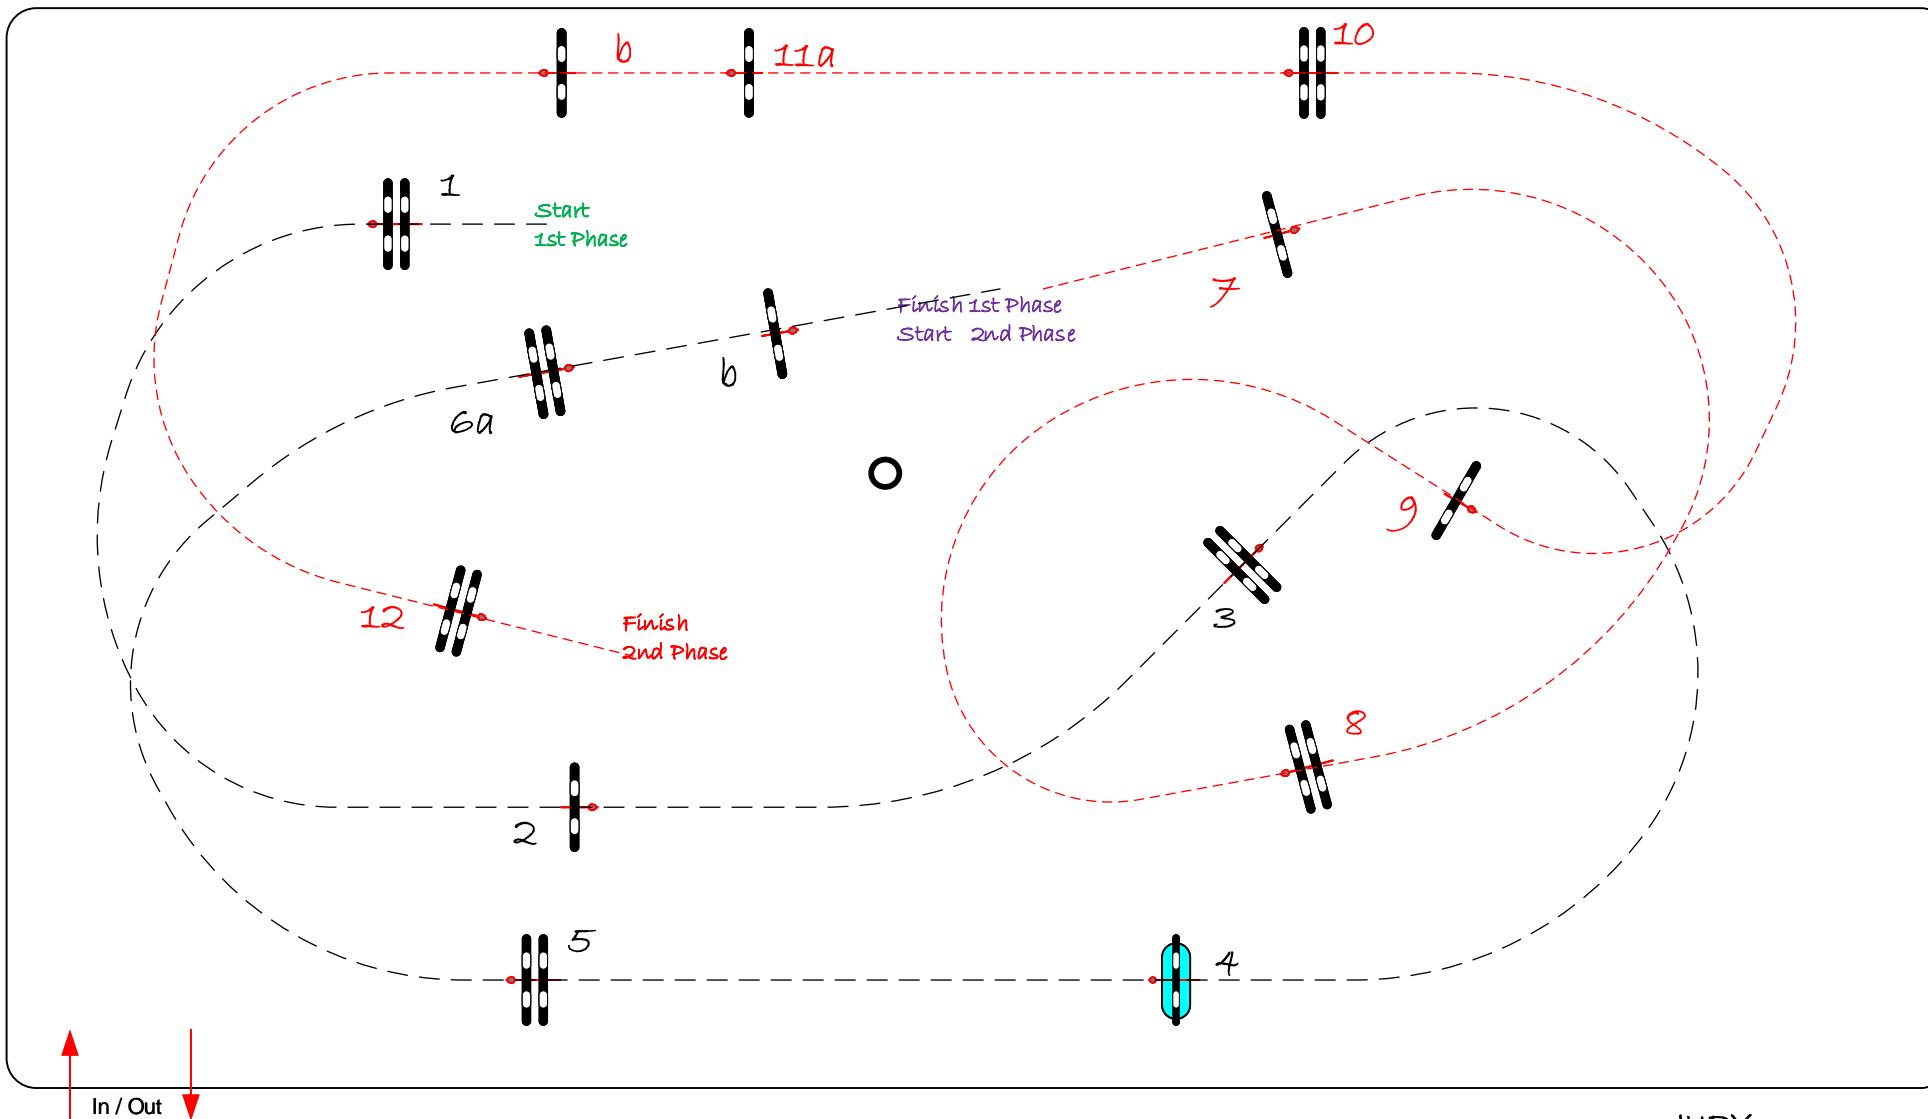

Obstacles: 1 - 6

Jump off: 7 - 12

National RG:

Length: 270 m

Efforts: 7

Length: 270 m

FEI RG / Art. 274.2.5

Time allowed: 44 sec

Penalty sec:

Time allowed: 44 sec

Height: 1,25 m

Time limit: 88 sec

Closed combination:

Time limit: 88 sec

JURY