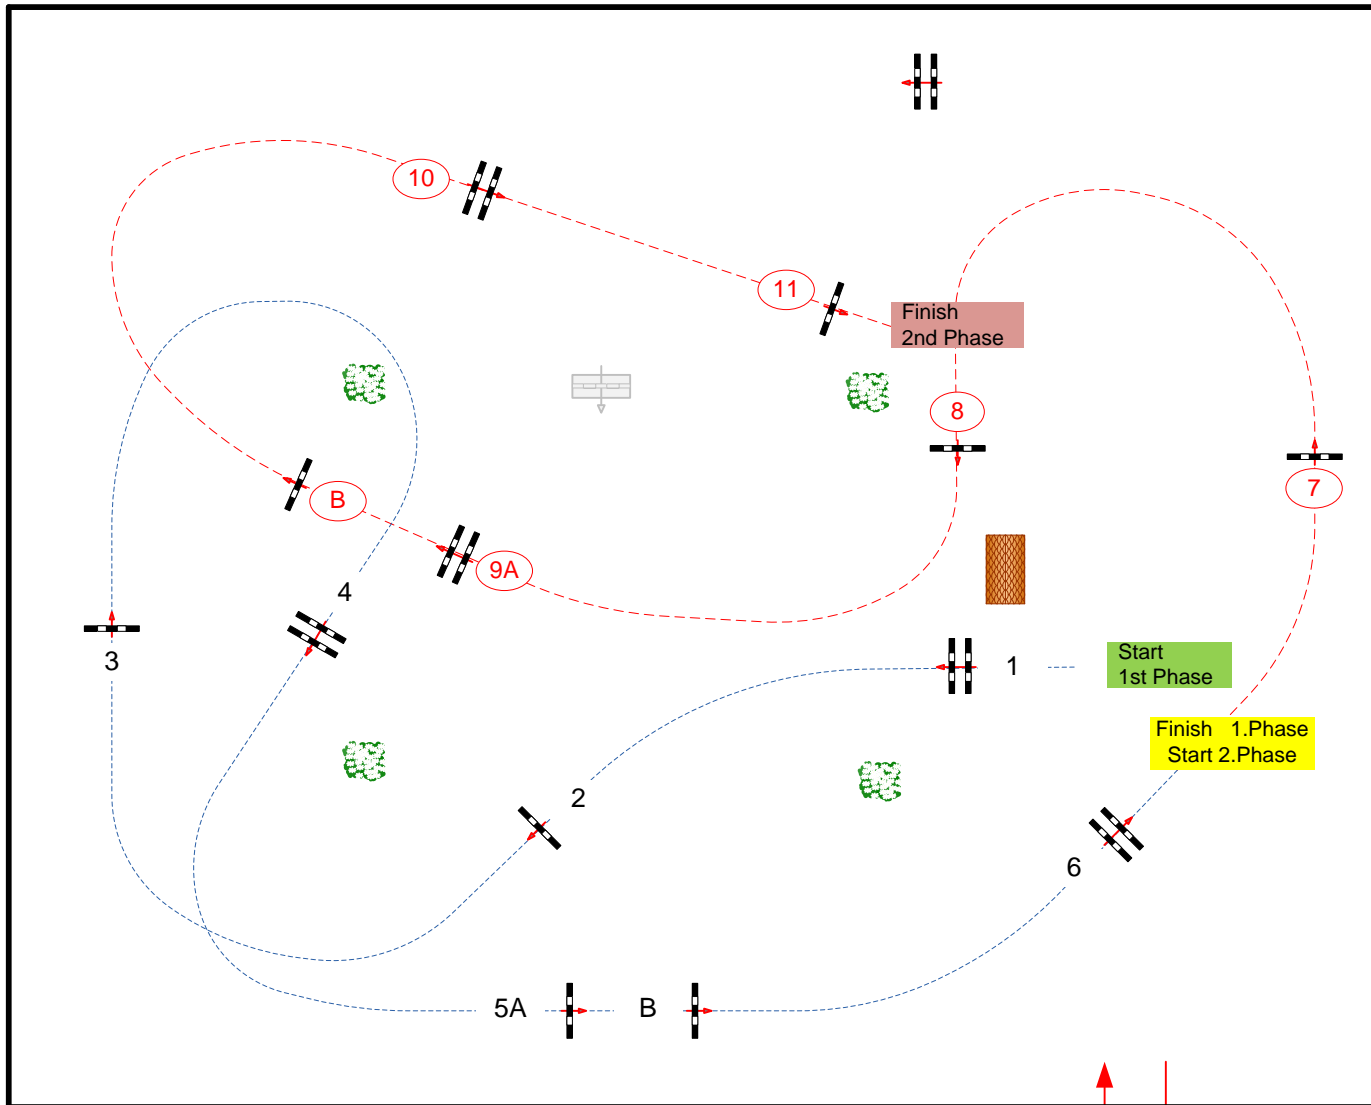

JURY

FLANDRIA ARENA

Class No.: **6**

CSIJ/CSIU25

Competition in two Phases special

vrijdag 23 april 2021

Start: 13:00

Table: A

National RG:

FEI RG / Art. 274.2.5

Height: 1,15 m

Speed: 350 m/min

Length: 270 m

Time allowed: 47 sec

Time limit: 94 sec

Obstacles: 1-6

Efforts: 7

2nd phase: 7-11

Length: 230 m

Time penalty: 40 sec

Time limit: 80 sec

Course Designer;

Marco de jong

Henk Linders

Luc Verboven

In / Out