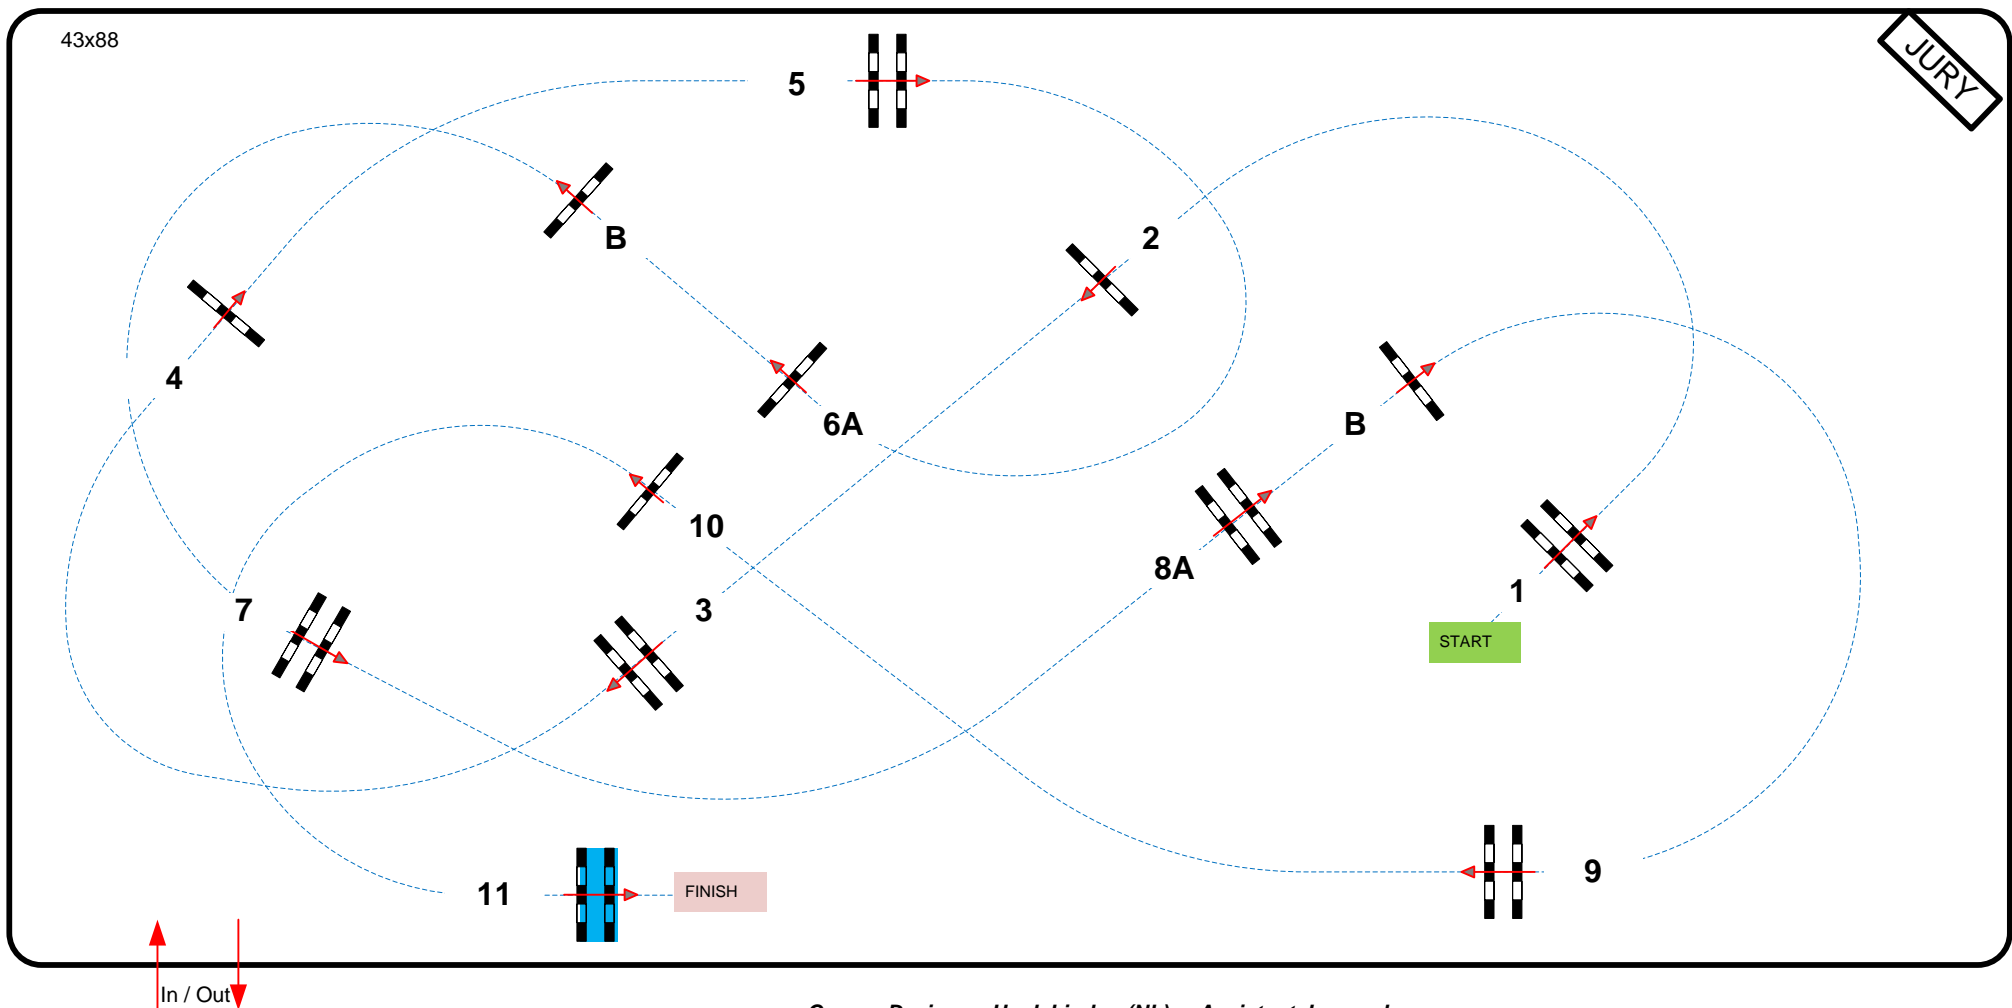

CSI** / * / YH LIER

Class
D

CSI YH 7 yrs old L & M sporthorses prijs

Competition against the clock

vrijdag 22 januari 2021

Table: A
National RG:
FEI RG / Art. 238.2.1
Height: 1,25 m

Speed: 350 m/min
Length: 450 m
Time allowed: 78 sec
Time limit: 156 sec

Obstacles: 11
Efforts: 13

Course Designer; Henk Linders(NL) Assistant Luc verboven