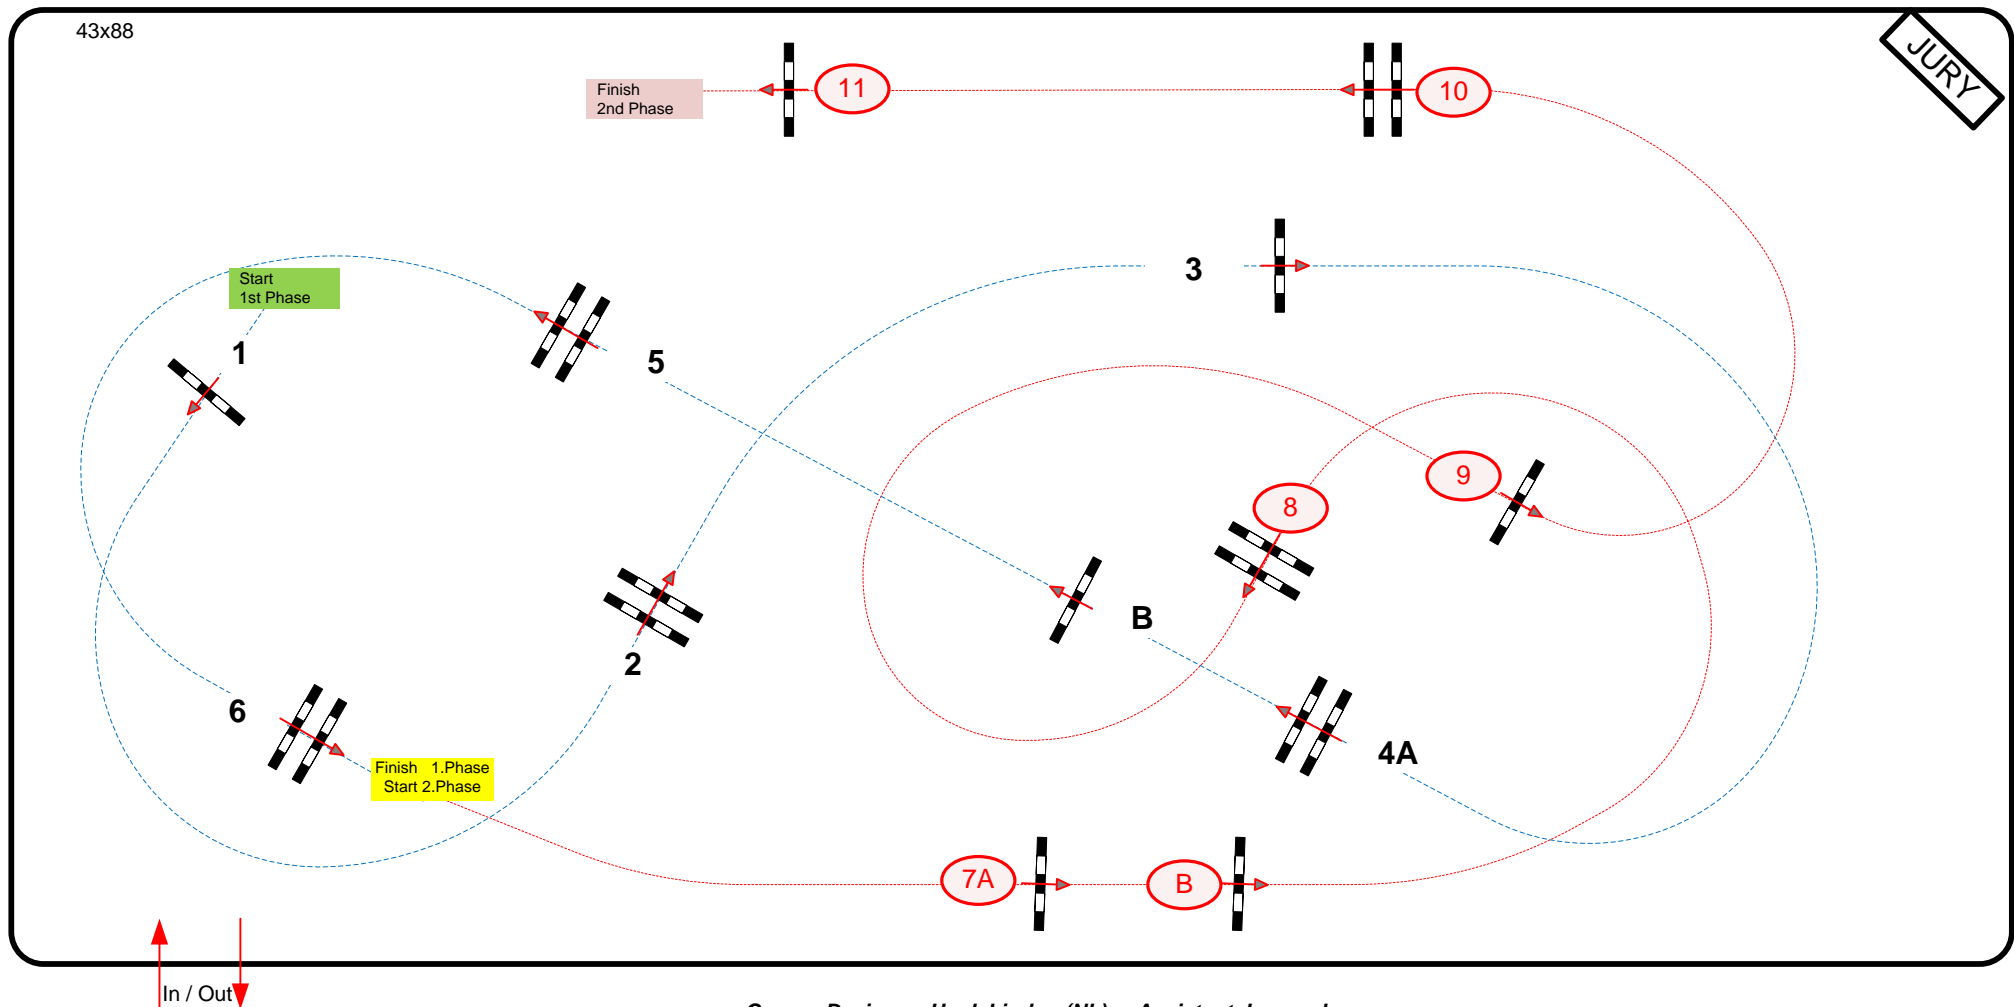

CSI** / * / YH LIER

Class
A

CSI YH 5 and 6 yrs old

Competition in two Phases Special

donderdag 21 januari 2021

Table: A
National RG:
FEI RG / Art. 274.2.5
Height: 1,05 - 1,15 m

Speed: 350 m/min
Length: 240 m
Time allowed: 42 sec
Time limit: 84 sec

1st Phase: 1 - 6
Efforts: 7

2nd Phase: 7 - 12
Length: 230 m
Time allowed: 40 sec
Time limit: 80 sec

Course Designer; Henk Linders(NL) Assistant Luc verboven