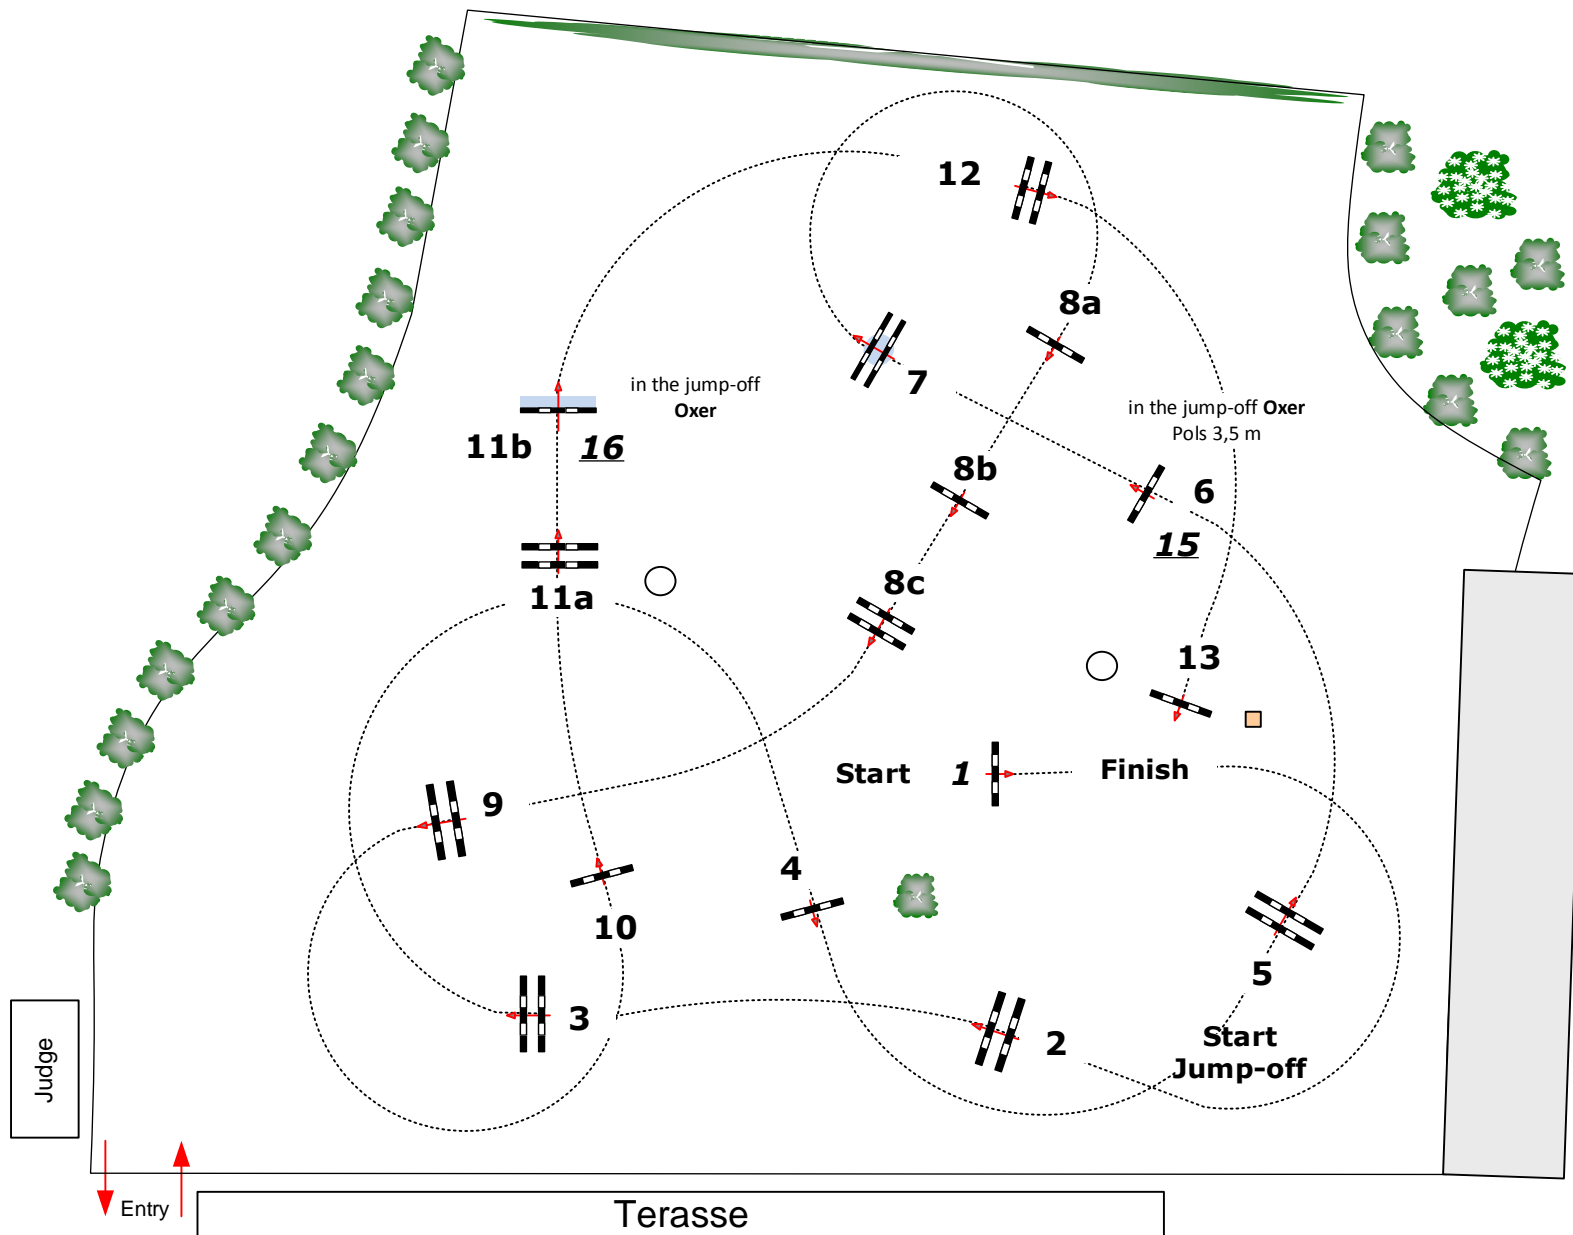

# ESCHWEILER (GER) 5.-8. 08. 2020

CSI2\* - CSIL1\* - CSIYH1\* - CSICH-A - CSIAm-A

9

## Jump off 5-15-8a-8b-9-10-16-13

COMPETITION NO. 9

Large Tour - GP

Competition with jump off

Saturday, 08.08.2020

Table:

National RG:

FEI RG / Art. 238.2.2

Height: 1,45 m

Speed: 375 m/min

Length: 0 m

Time allowed: 0 sec

Time limit: 0 sec

1st Jump-off:

5-15-8a-8b-9-10-16-13

Length: 0 m

Time allowed: 0 sec

Time limit: 0 sec