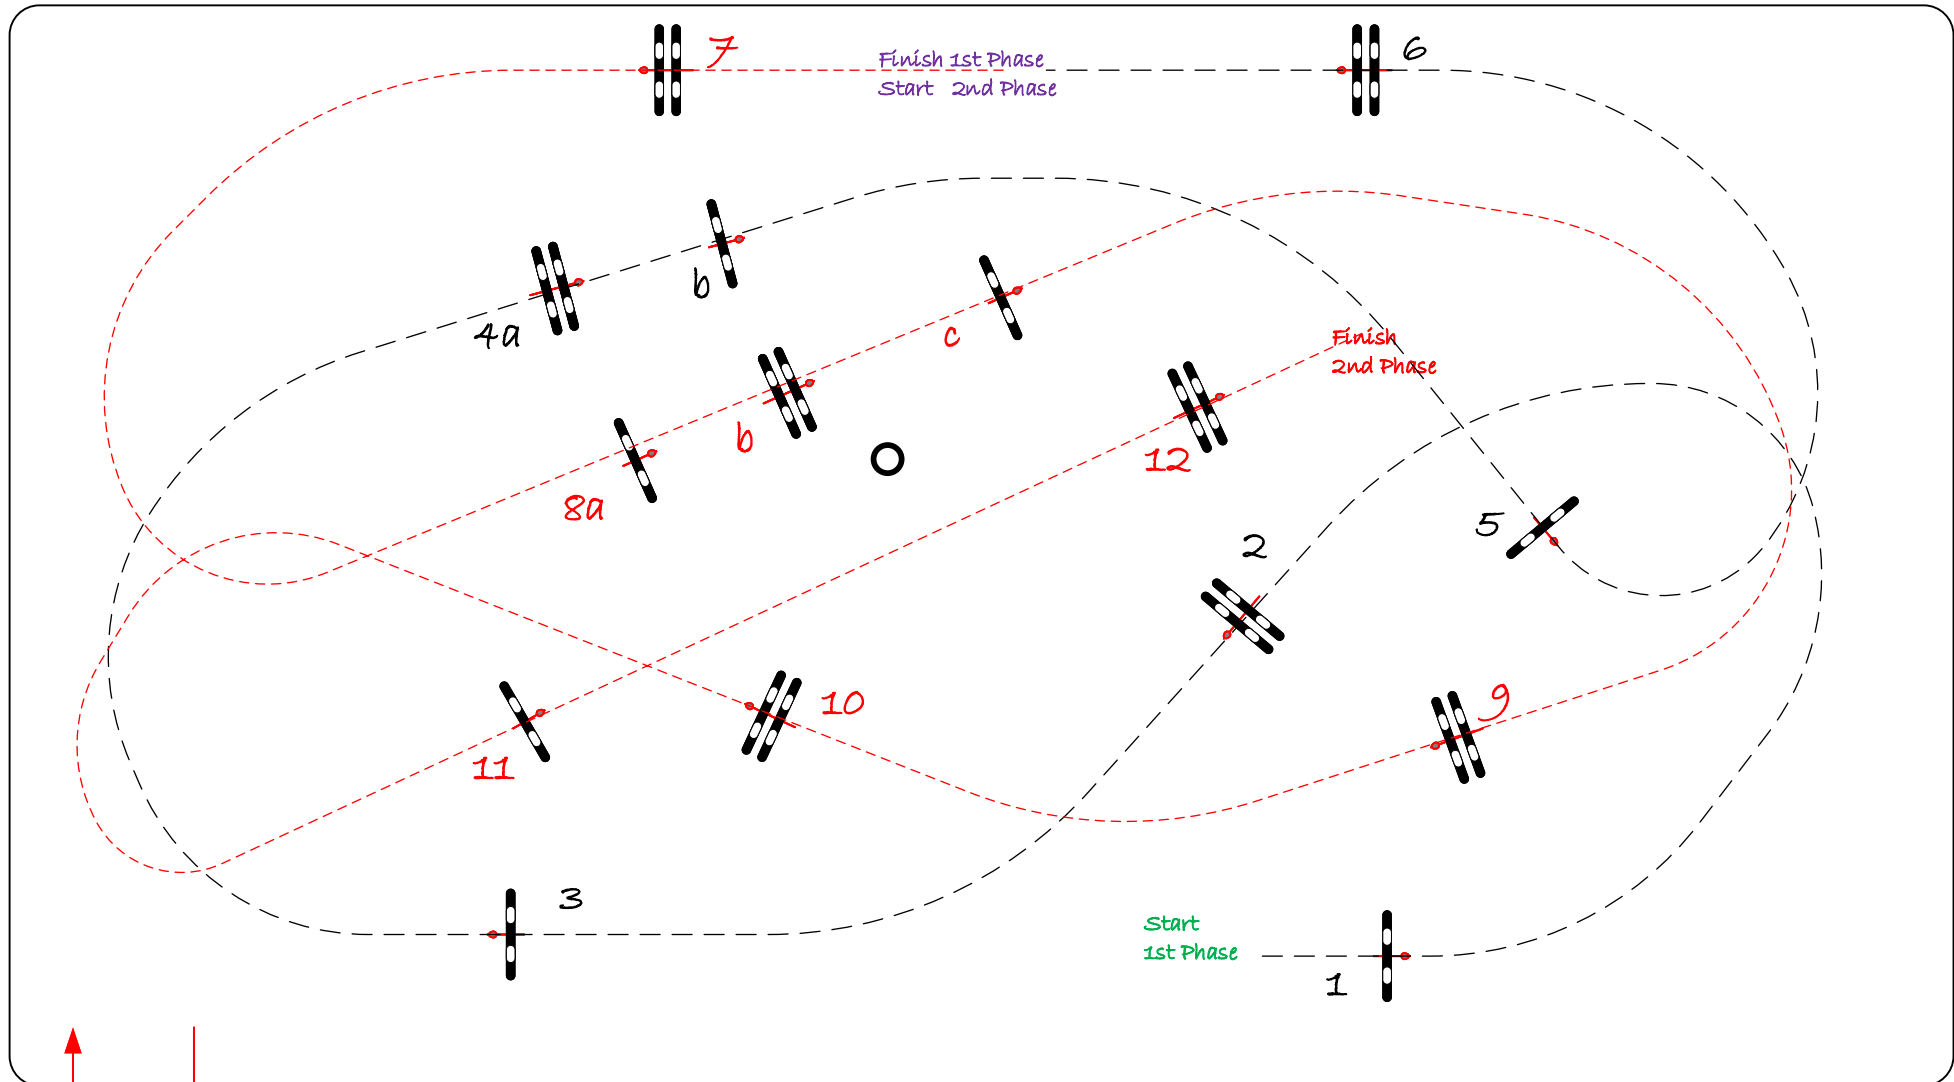

Obstacles: 1 -- 6

Jump off: 7 -- 12

National RG:

Length: 290 m

Efforts: 8

Length: 300 m

FEI RG / Art. 274.2.5

Time allowed: 50 sec

Penalty sec:

Time allowed: 52 sec

Height: 1,30 m

Time limit: 100 sec

Closed combination:

Time limit: 104 sec

JURY