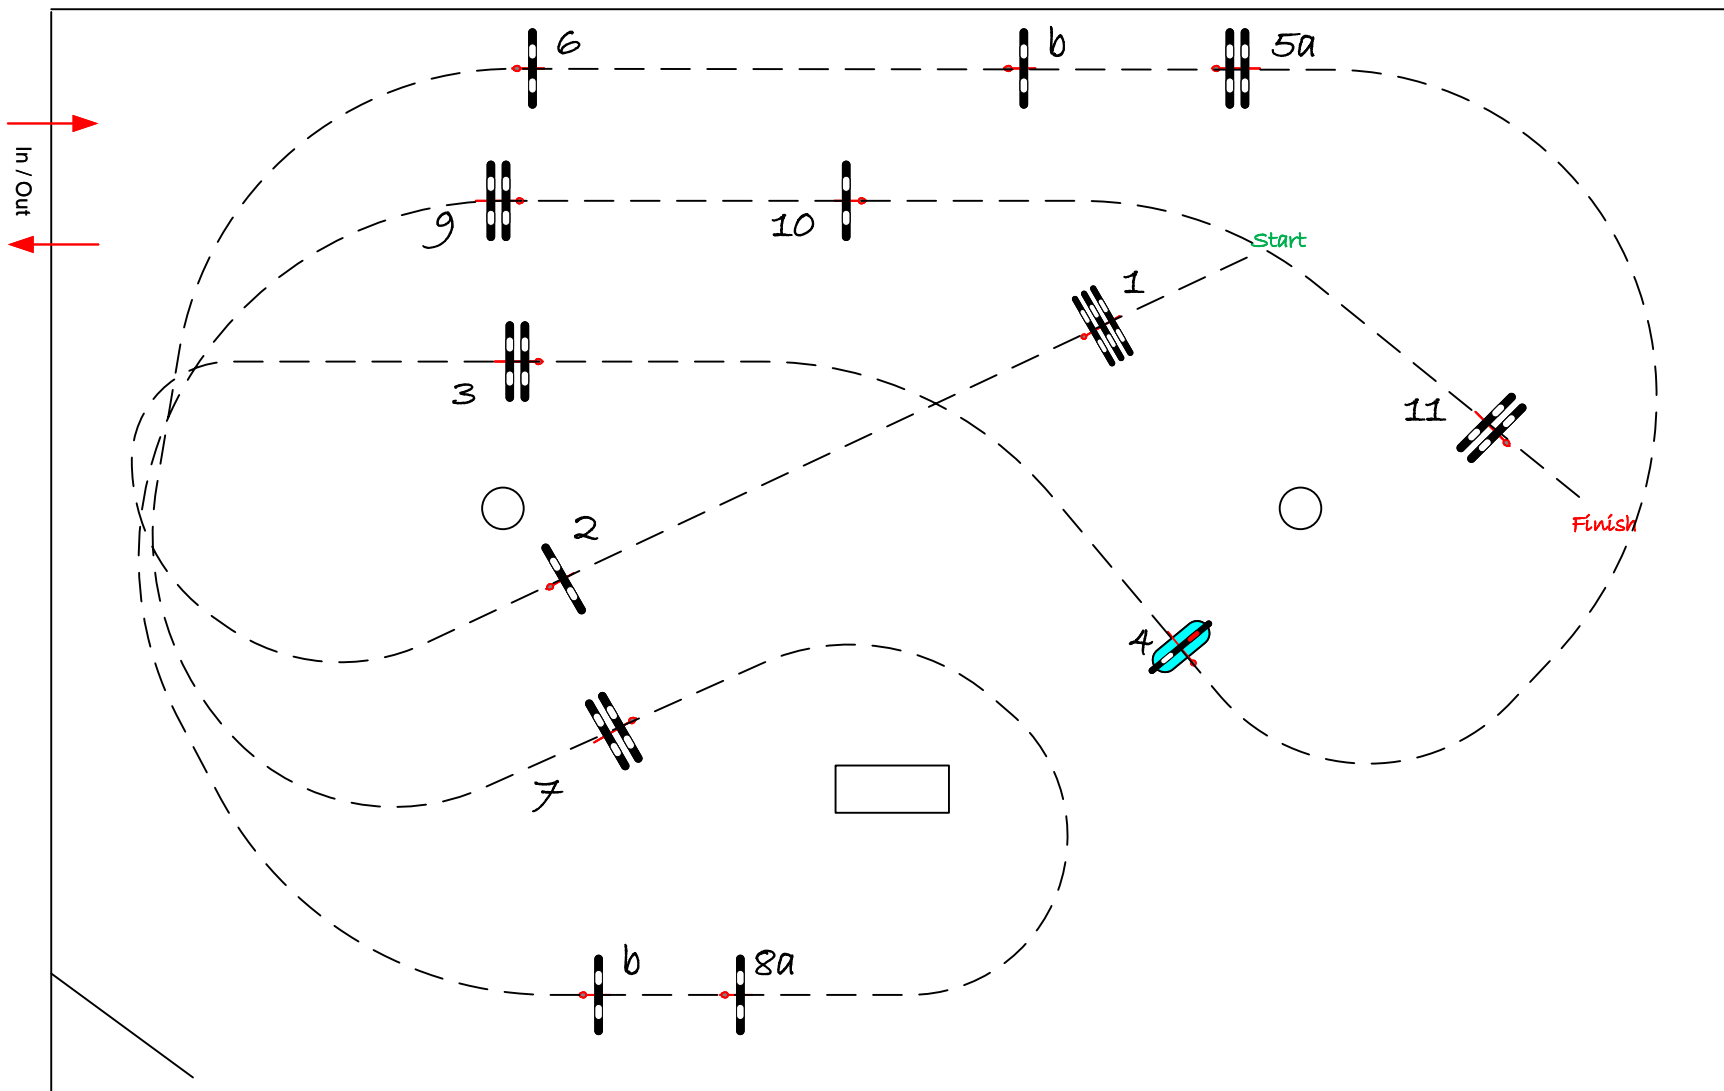

# STEPHEX ARENA

GOLD

Class No.: 11

GOLD 1.40

Competition against the clock

vrijdag 12 juni 2020

COURSE DESIGNER  
VERBOVEN LUC  
0476.46.40.70

Table: A  
National RG:  
FEI RG / Art. 238.2.1  
Height: 1.40 m

Speed: 350 m/min

Length: 480 m

Time allowed: 83 sec

Time limit: 166 sec

1st Phase: 11

Efforts: 13

Penalty sec

Closed combination: