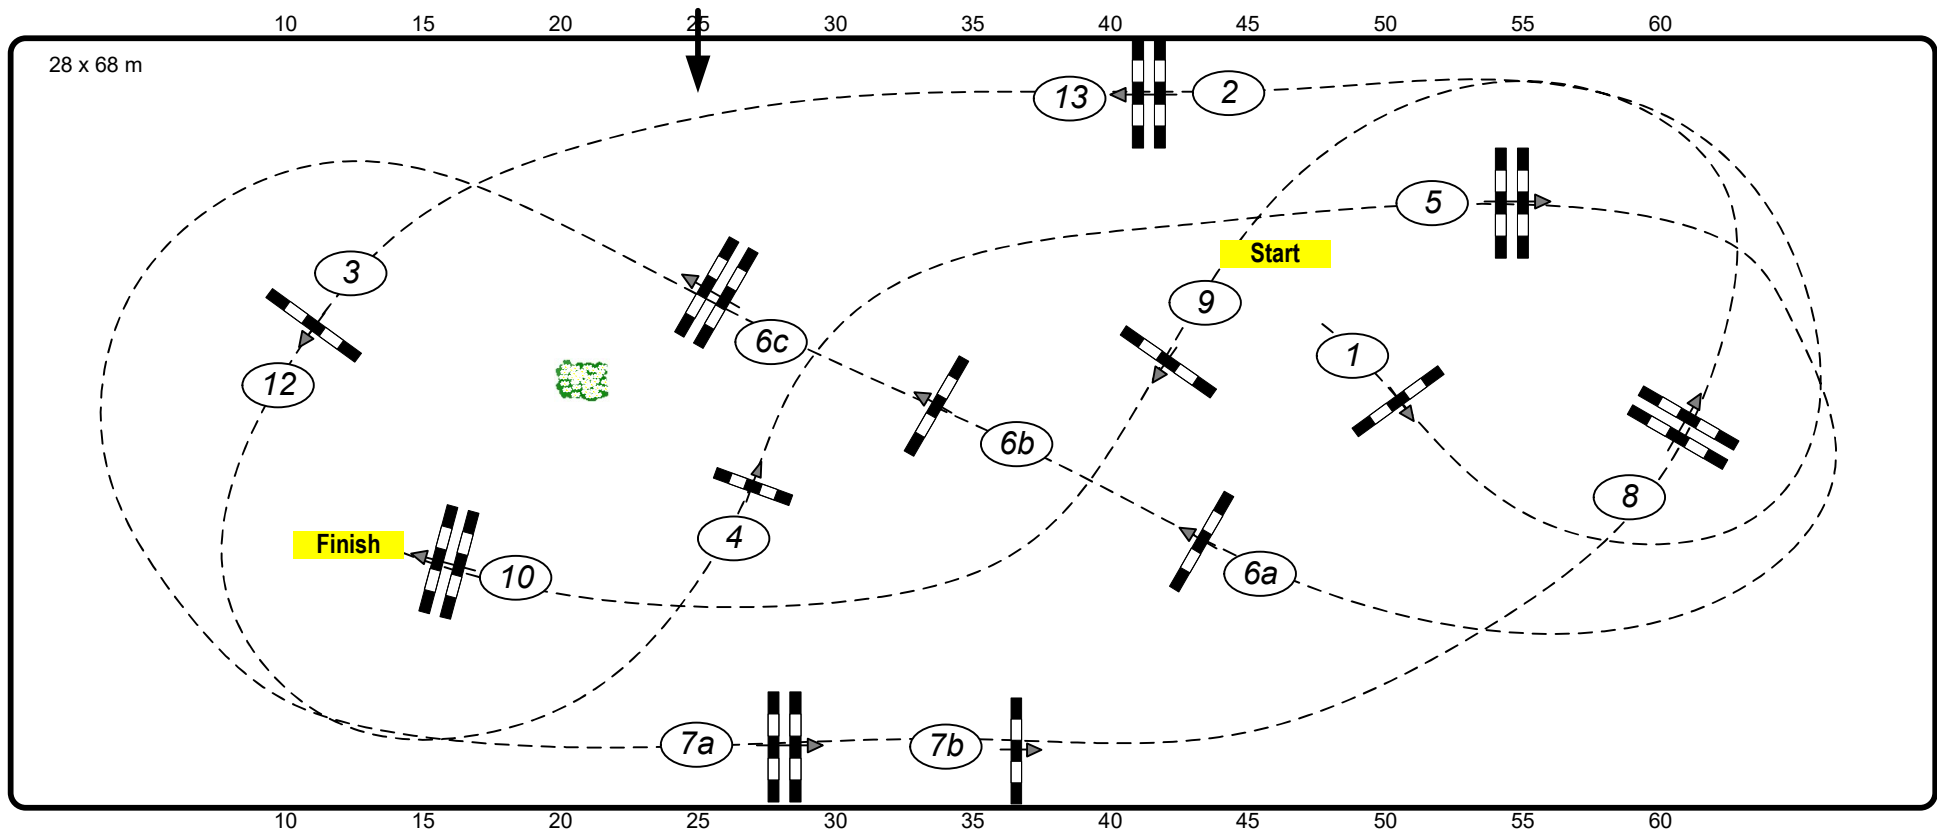

# Internationales CSI\*\* Neustadt Dosse 2020

**Class No.: 22**

**Junior Future Cup**

**Springprf.KI.S\* m.Siegerrunde**

Table: A  
National RG: 501 B1  
FEI RG / Art.  
Height: 1,40 m

Speed: 350 m/min  
Length: 365 m  
Time allowed: 63 sec  
Time limit: 126 sec

Obstacles: 10  
Efforts: 13  
Penalty sec:  
Closed combination:

Jump-Off: 12,13,6b,6c,7a,8,9,10  
Length: 255 m  
Time allowed: 44 sec  
Time limit: 88 sec

*Course Designer  
Christian Wiegand (GER)  
and Team*