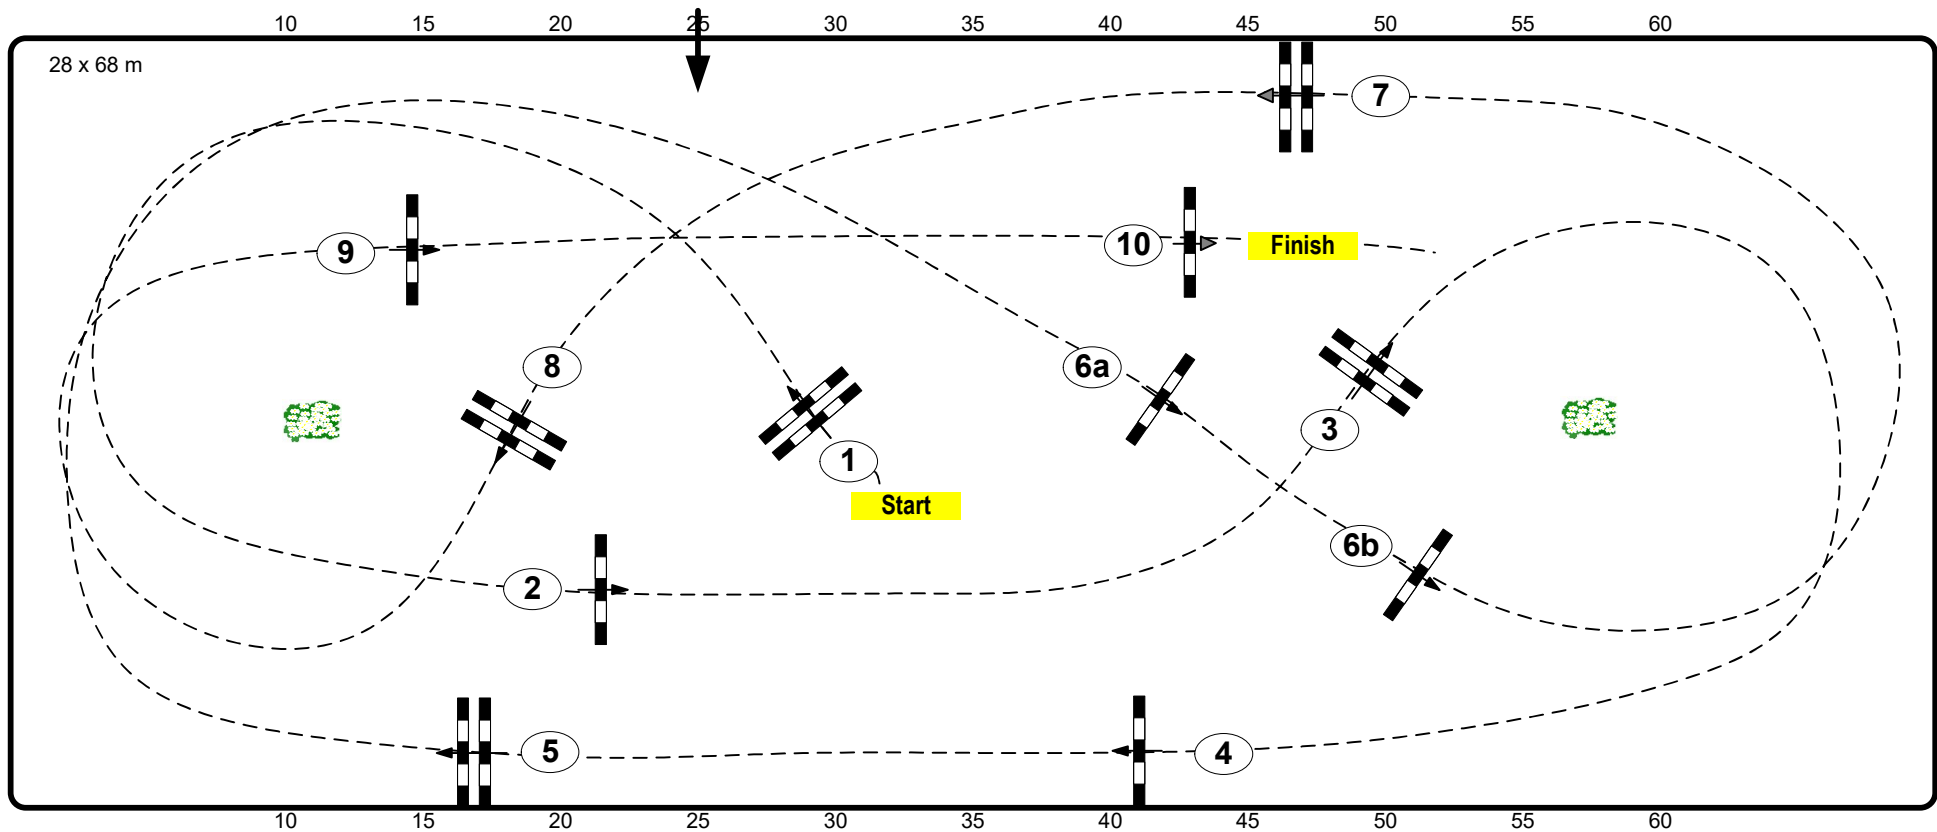

Internationales CSI** Neustadt Dosse 2020

Class No.: 14/15/16

Amateur Tour Competition against the clock

Table: A	Speed: 350 m/min	Obstacles: 10	Jump-Off: 0
National RG:	Length: 445 m	Efforts: 11	Length: 0 m
FEI RG / Art. 238 2.1	Time allowed: 77 sec	Penalty sec:	Time allowed: 0 sec
Height: 1,15/1,25/1,40 m	Time limit: 154 sec	Closed combination:	Time limit: 0 sec