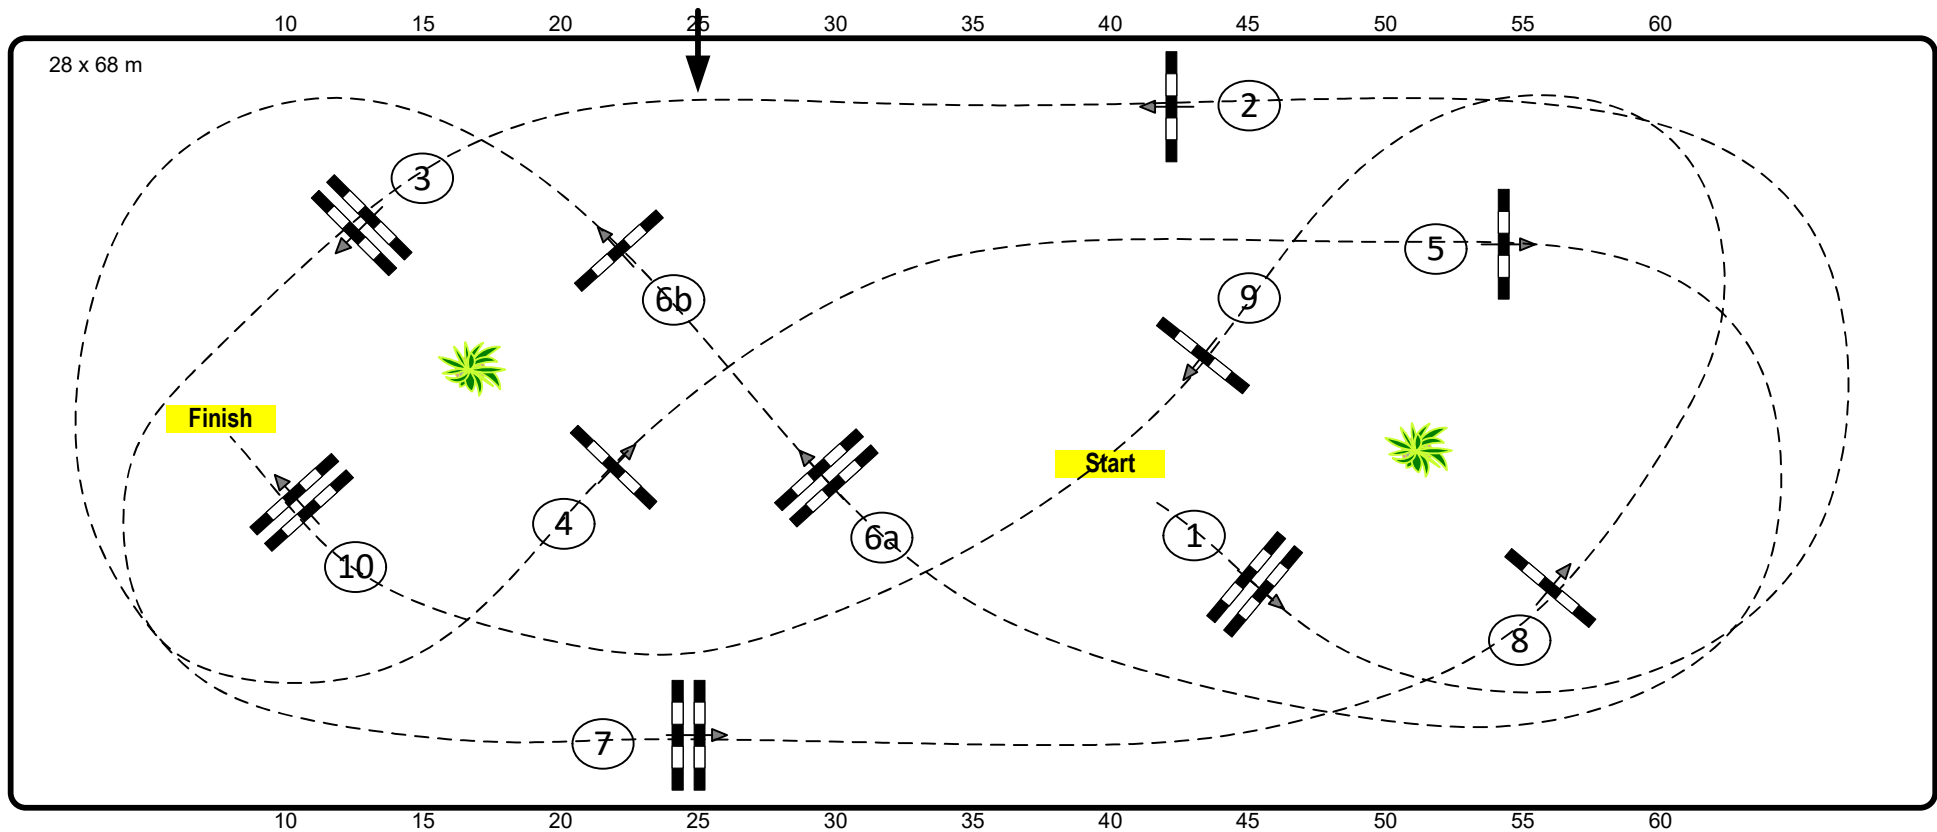

Internationales CSI** Neustadt Dosse 2020

Class No.: 11/12/13

Amateur Tour Competition not against the clock

Table: A
 National RG:
 FEI RG / Art. 238 1.1
 Height: 1,15/1,25/1,40 m

Speed: 350 m/min
 Length: 460 m
 Time allowed: 79 sec
 Time limit: 158 sec

Obstacles: 10
 Efforts: 11
 Penalty sec:
 Closed combination:

Jump-Off: 0
 Length: 0 m
 Time allowed: 0 sec
 Time limit: 0 sec

Course Designer
 Christian Wiegand (GER)
 and Team