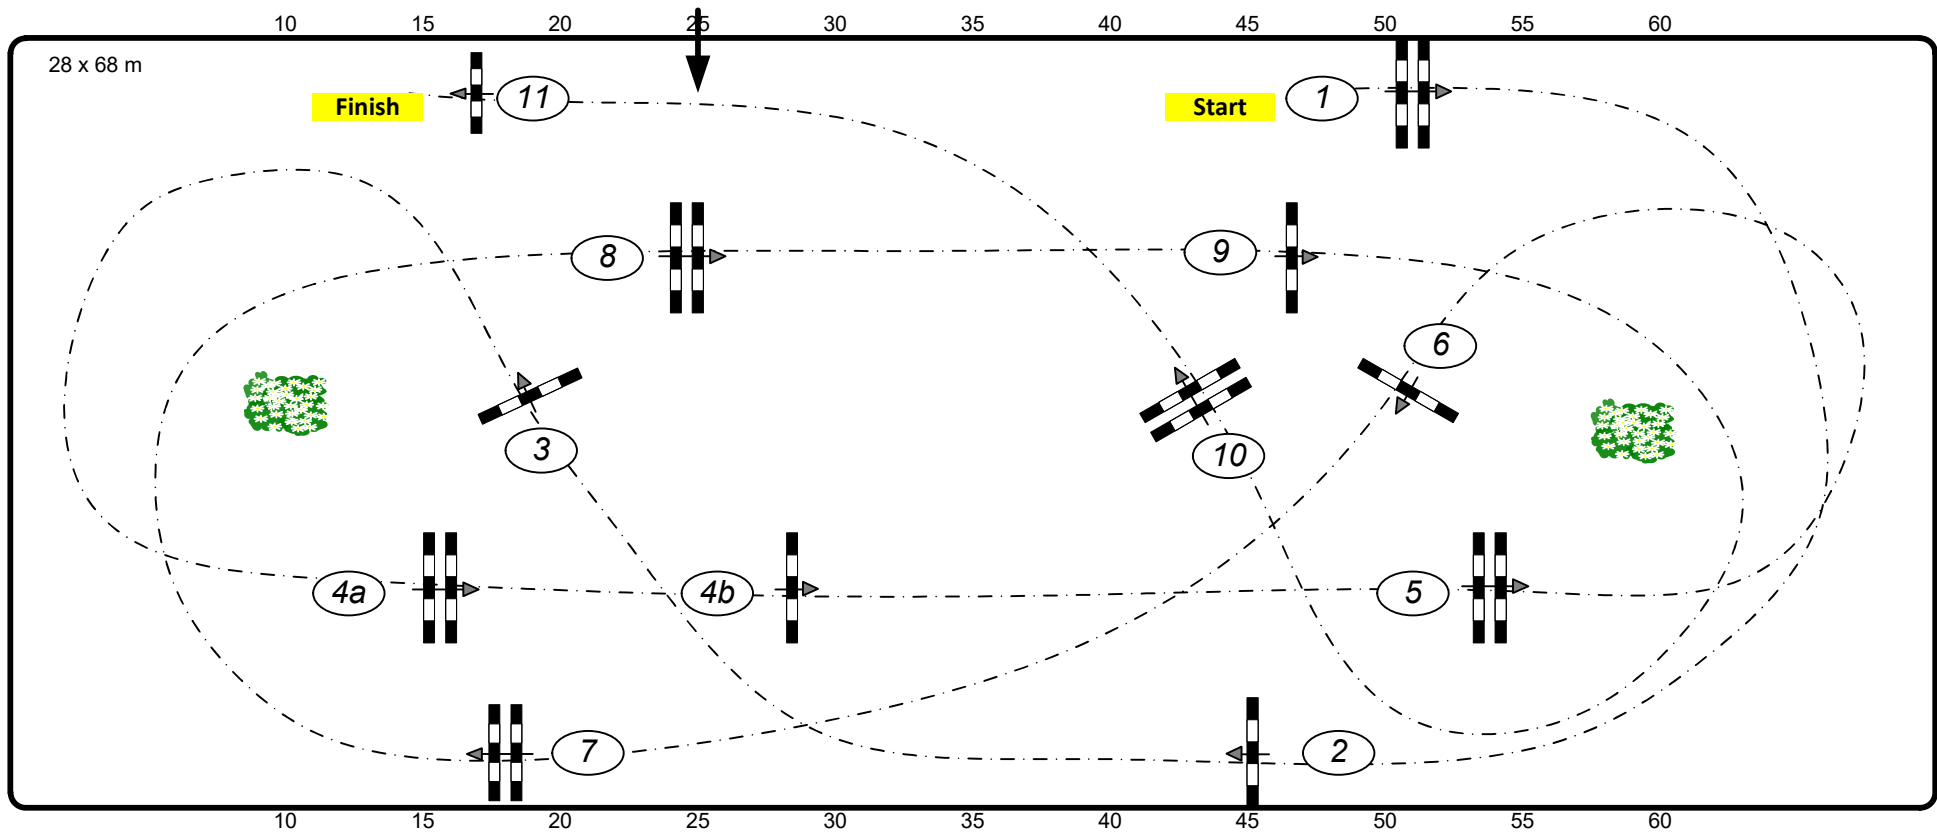

# Internationales CSI\*\* Neustadt Dosse 2020

**Class No.: 07      Youngster Tour Competition against the clock**

Table: A	Speed: 350 m/min	Obstacles: 11	Jump-Off: 0
National RG:	Length: 380 m	Efforts: 12	Length: 0 m
FEI RG / Art. 238.2.1	Time allowed: 66 sec	Penalty sec:	Time allowed: 0 sec
Height: 1,30/1,35 m	Time limit: 132 sec	Closed combination:	Time limit: 0 sec